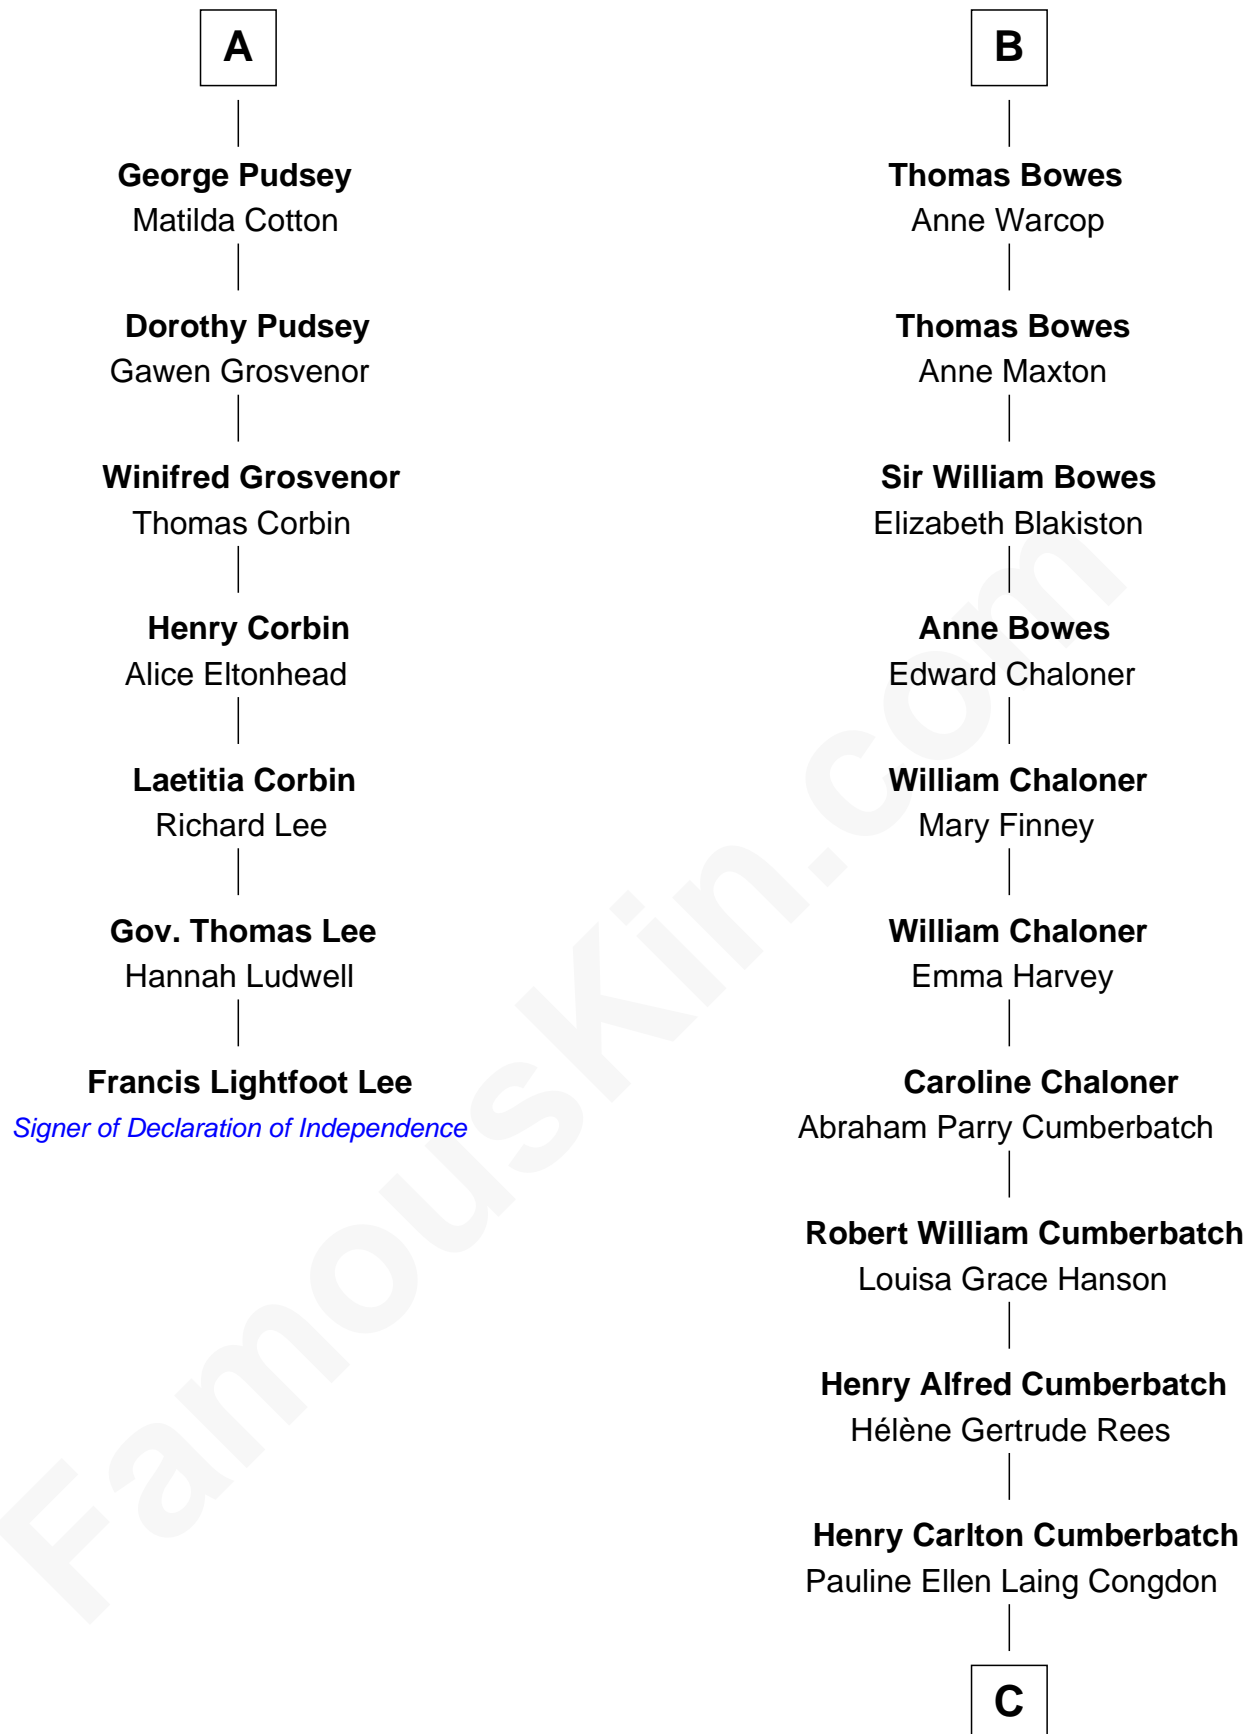

FamousKin.com

Relationship Chart of

Francis Lightfoot Lee

Signer of the Declaration of Independence

13th cousin 5 times removed of

Benedict Cumberbatch

Movie, Television and Stage Actor

C