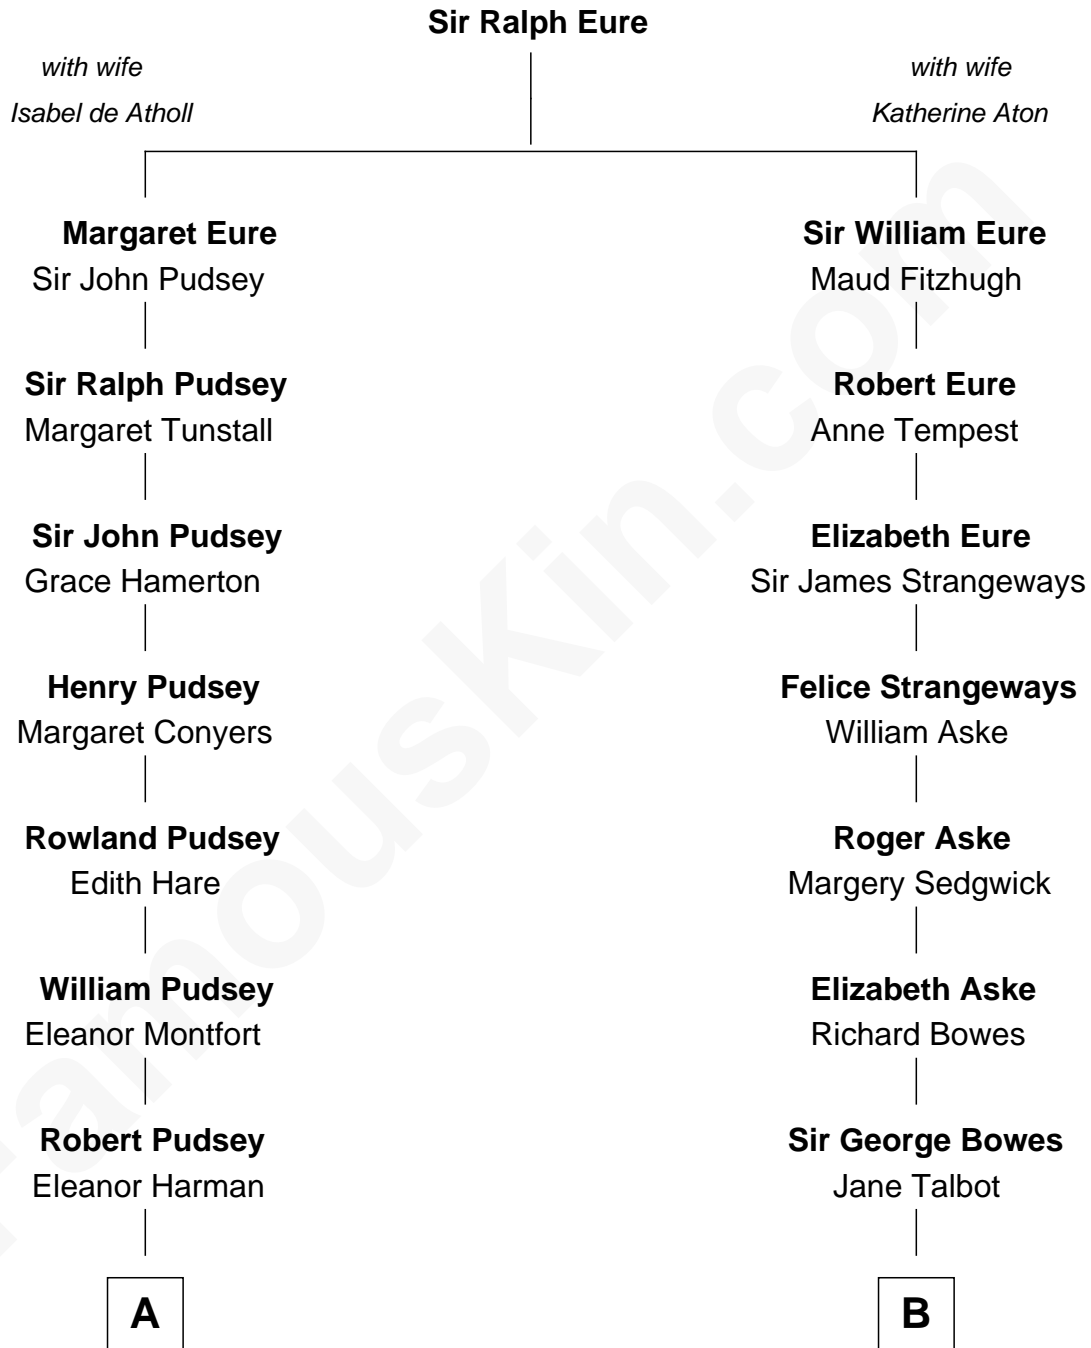

FamousKin.com

Relationship Chart of

Francis Lightfoot Lee

Signer of the Declaration of Independence

13th cousin 5 times removed of

Benedict Cumberbatch

Movie, Television and Stage Actor

C