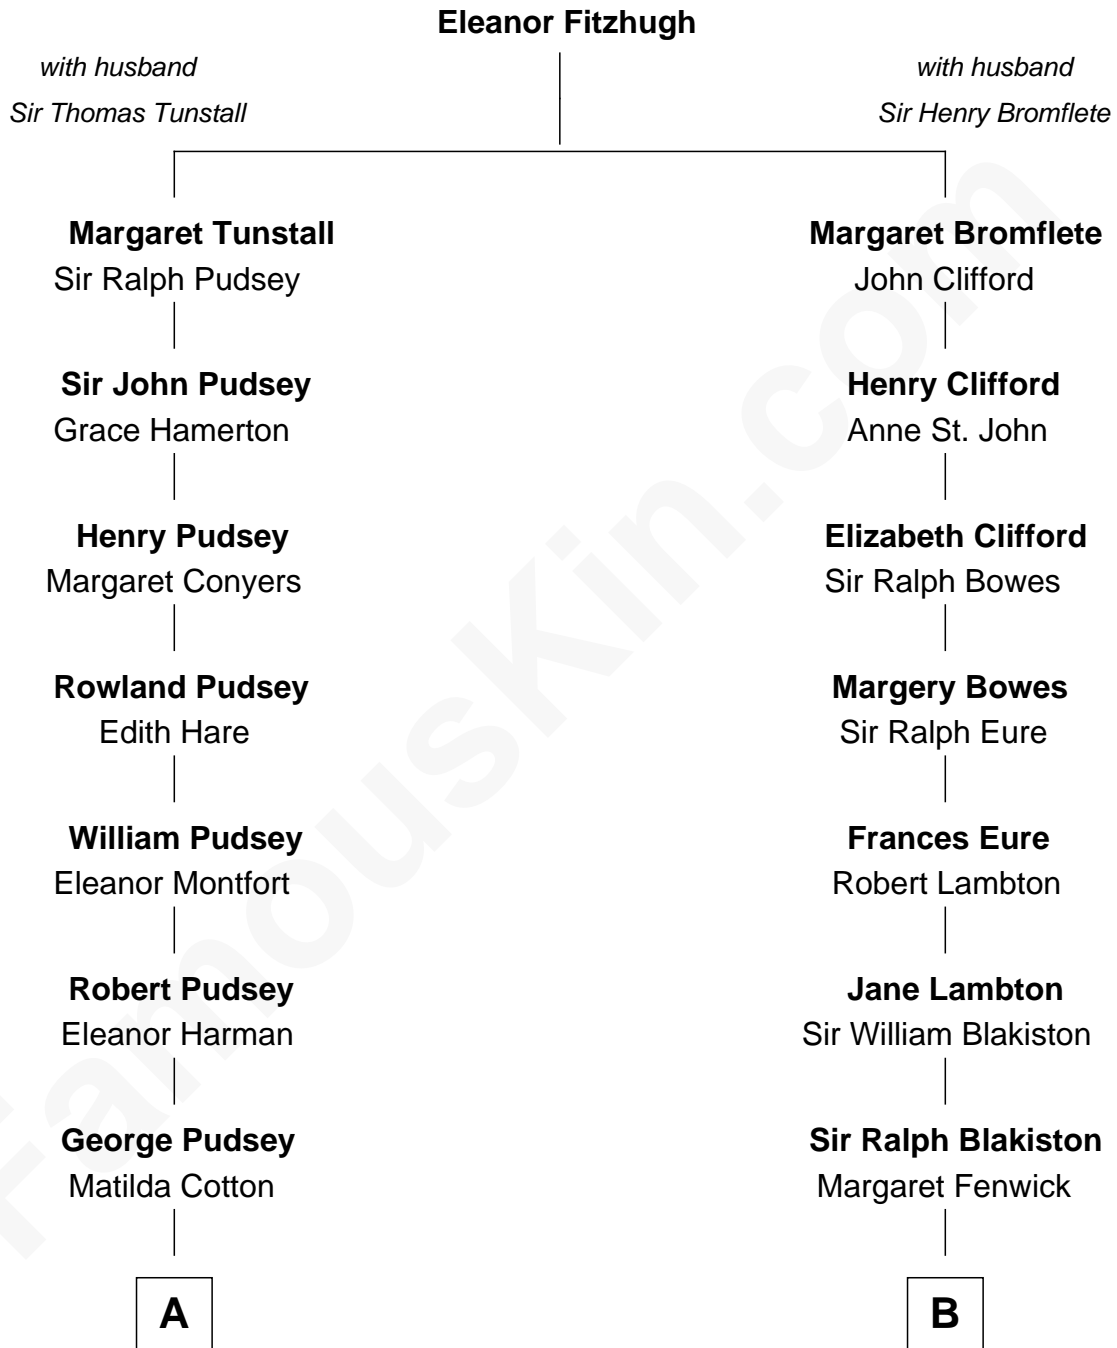

FamousKin.com

Relationship Chart of

Francis Lightfoot Lee

Signer of the Declaration of Independence

12th cousin 5 times removed of

Benedict Cumberbatch

Movie, Television and Stage Actor