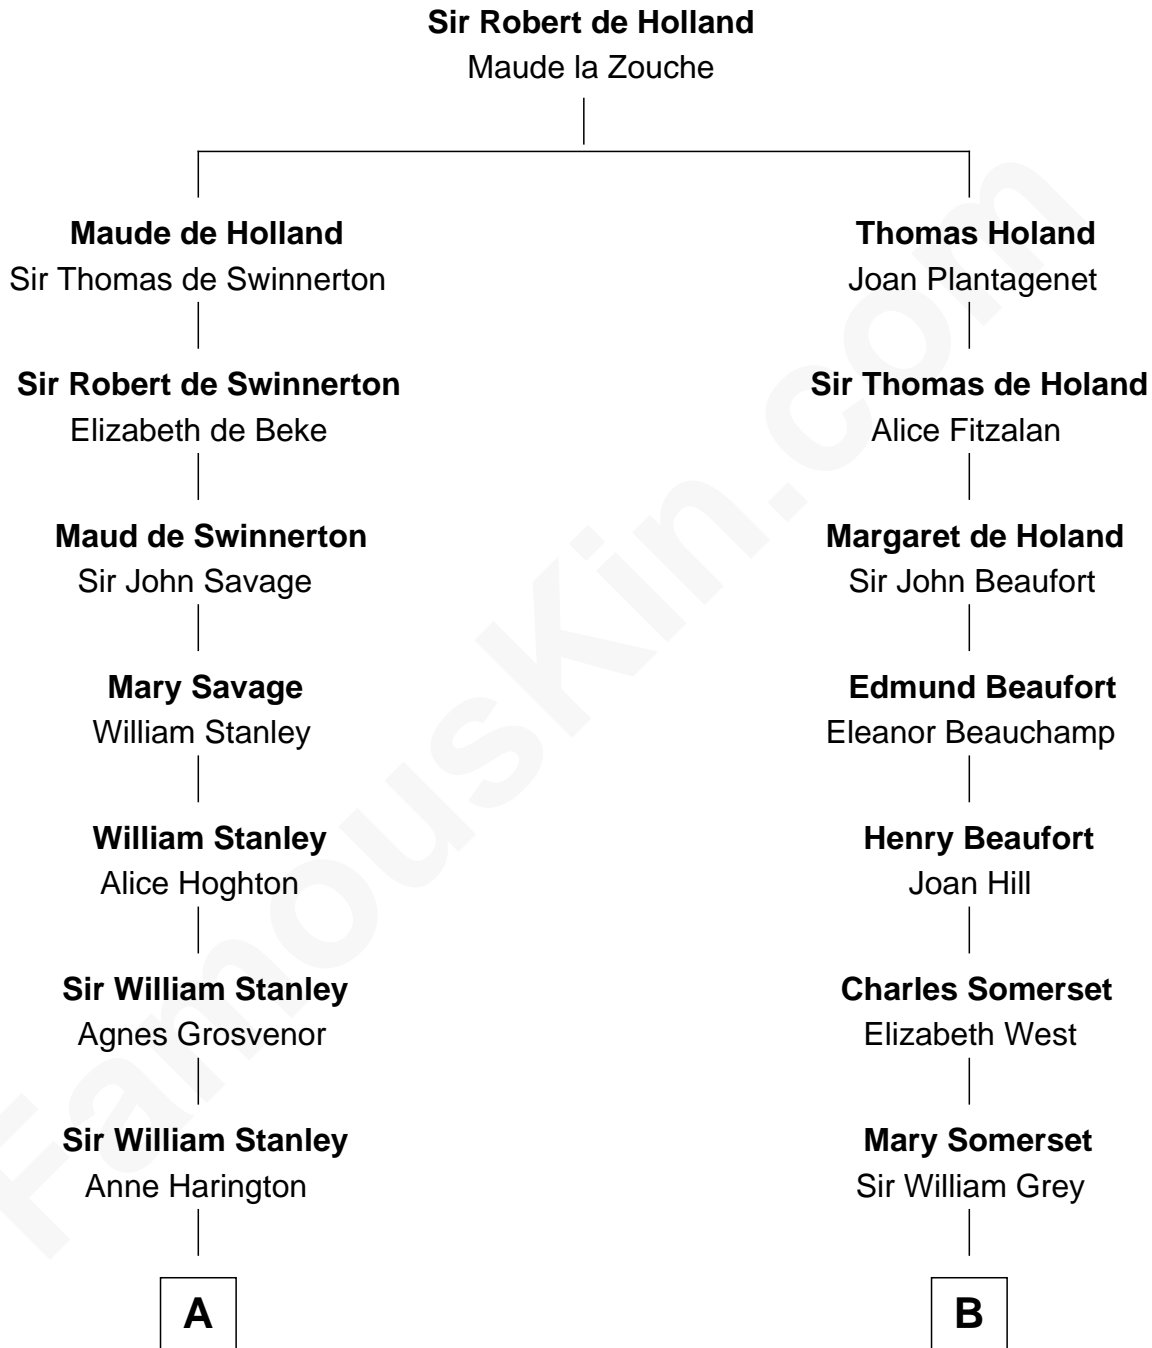

FamousKin.com

Relationship Chart of

Francis Lightfoot Lee

Signer of the Declaration of Independence

13th cousin 7 times removed of

Benedict Cumberbatch

Movie, Television and Stage Actor

C

Henry Alfred Cumberbatch

Hélène Gertrude Rees

Henry Carlton Cumberbatch

Pauline Ellen Laing Congdon

Timothy Carlton Congdon Cumberbatch

Wanda Ventham

Benedict Cumberbatch

Movie, Television and Stage Actor