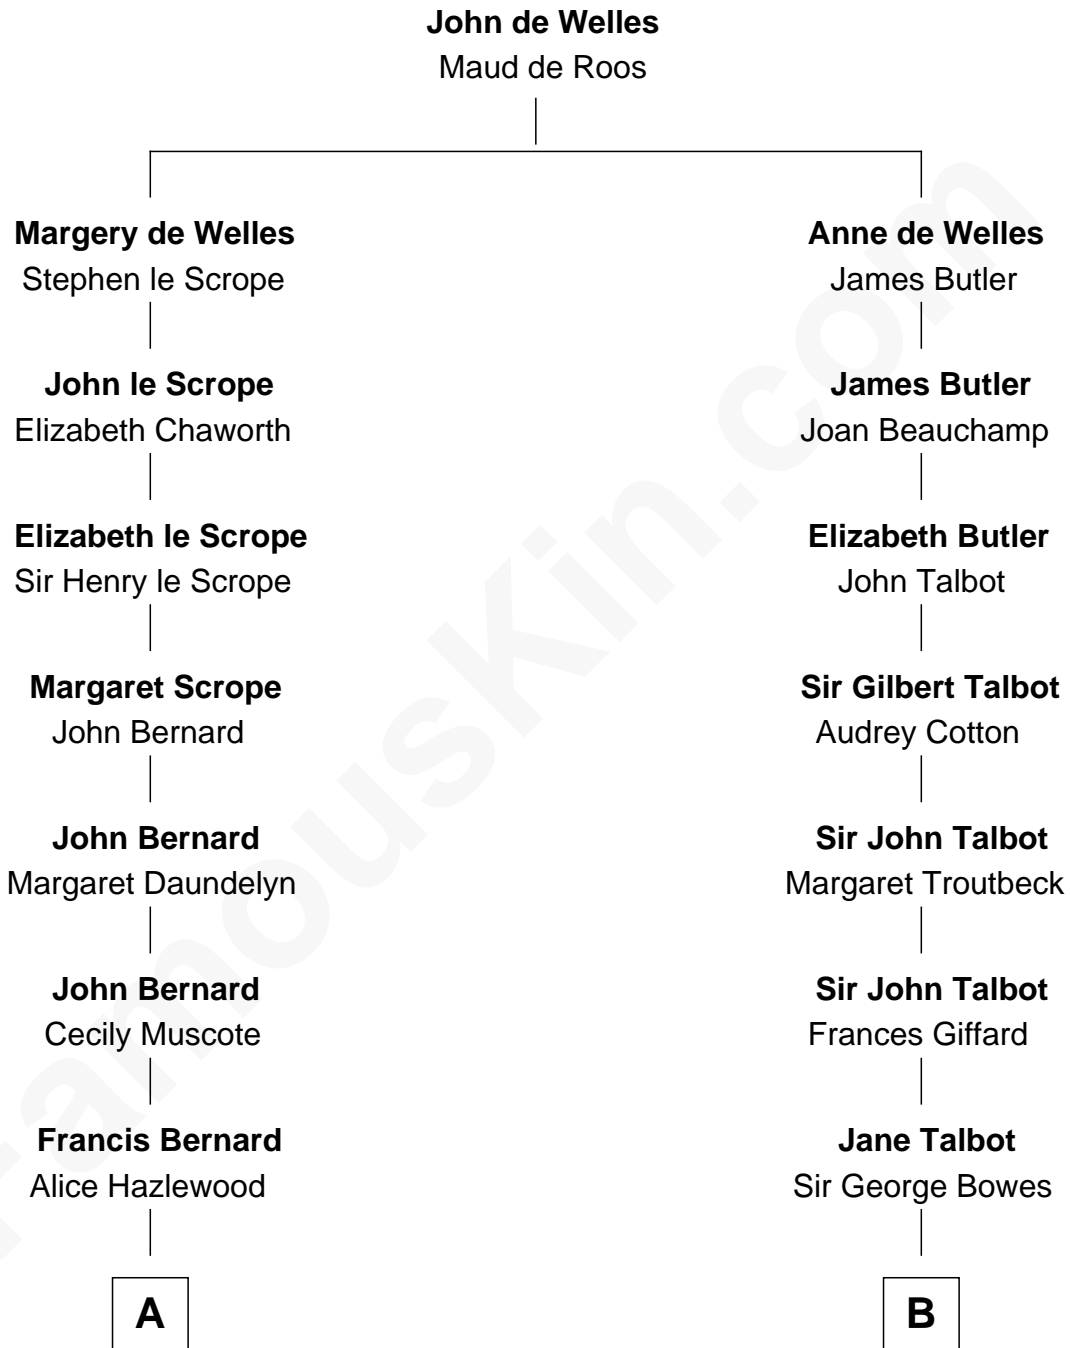

FamousKin.com

Relationship Chart of

Francis Lightfoot Lee

Signer of the Declaration of Independence

12th cousin 6 times removed of

Benedict Cumberbatch

Movie, Television and Stage Actor

C