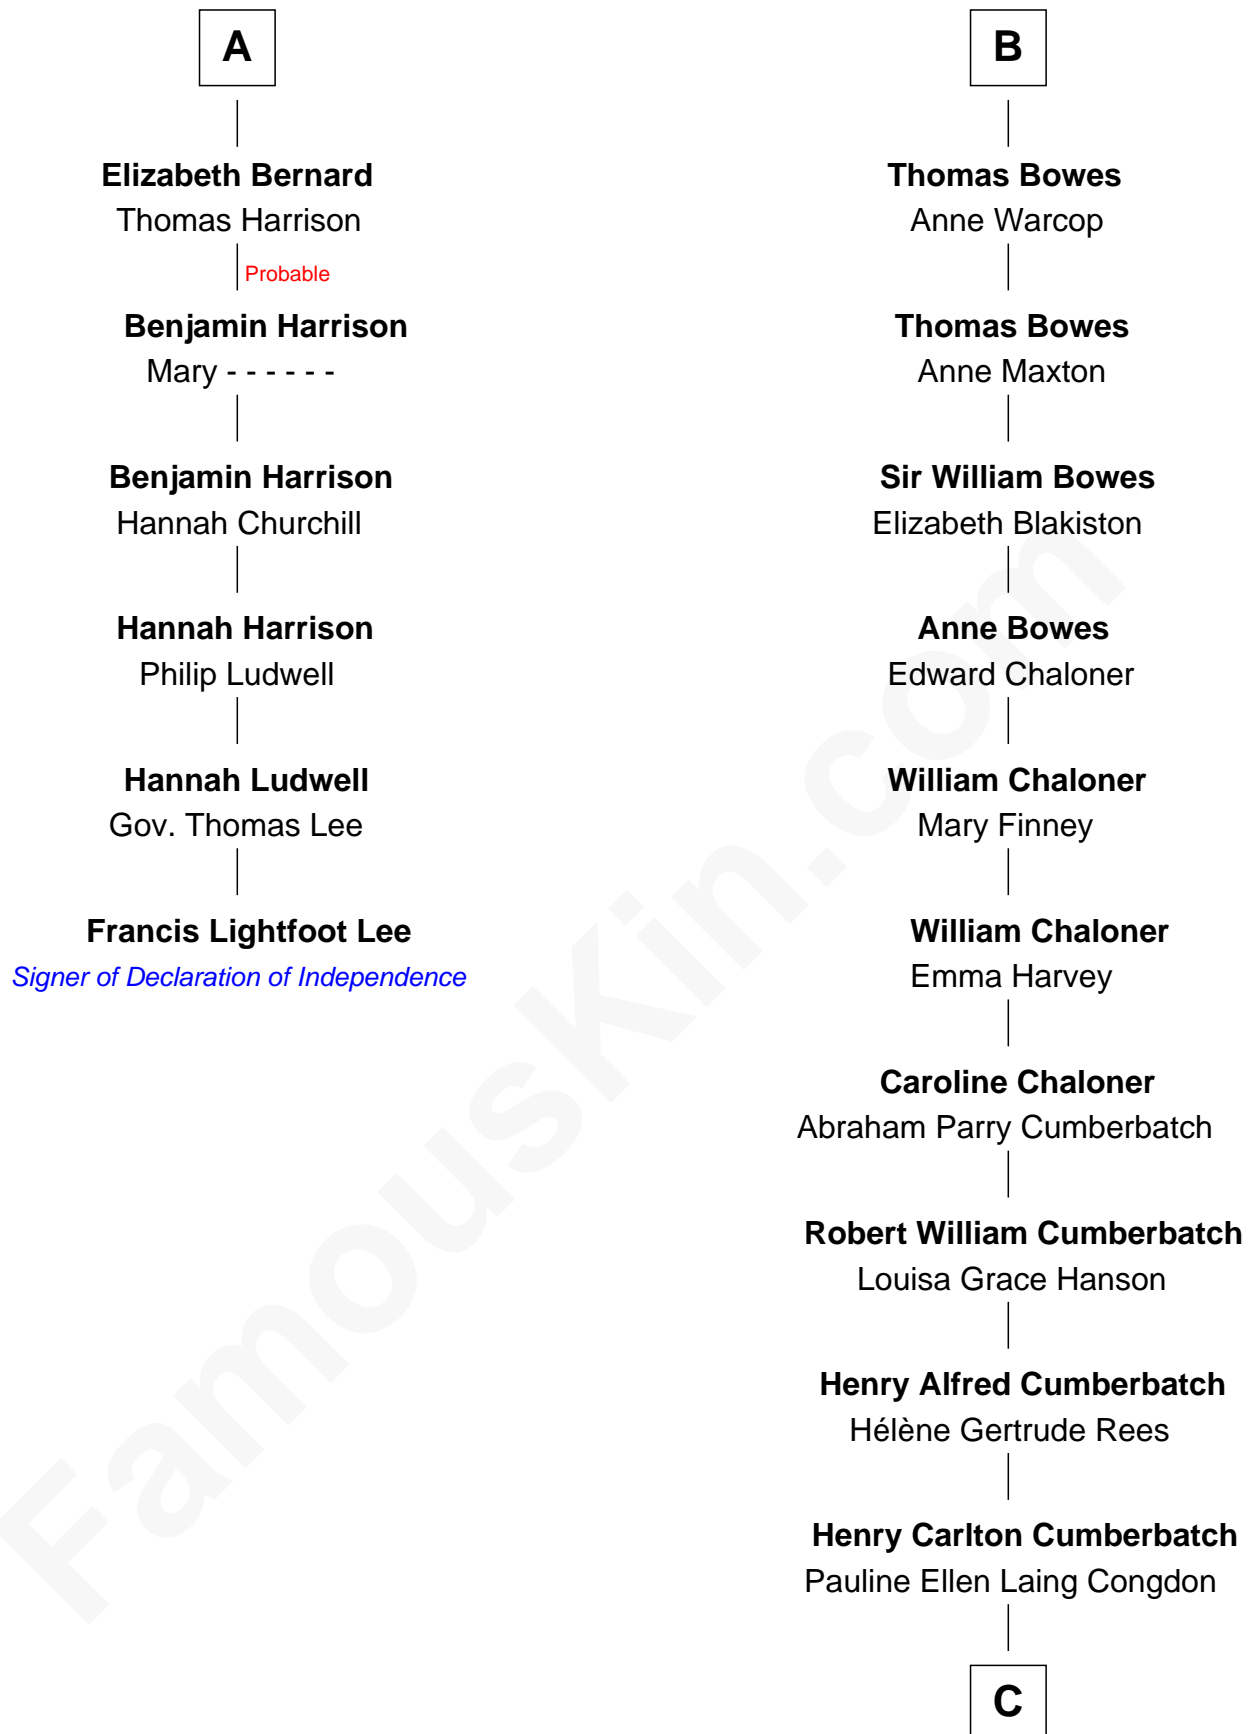

FamousKin.com

Relationship Chart of

Francis Lightfoot Lee

Signer of the Declaration of Independence

12th cousin 6 times removed of

Benedict Cumberbatch

Movie, Television and Stage Actor

C