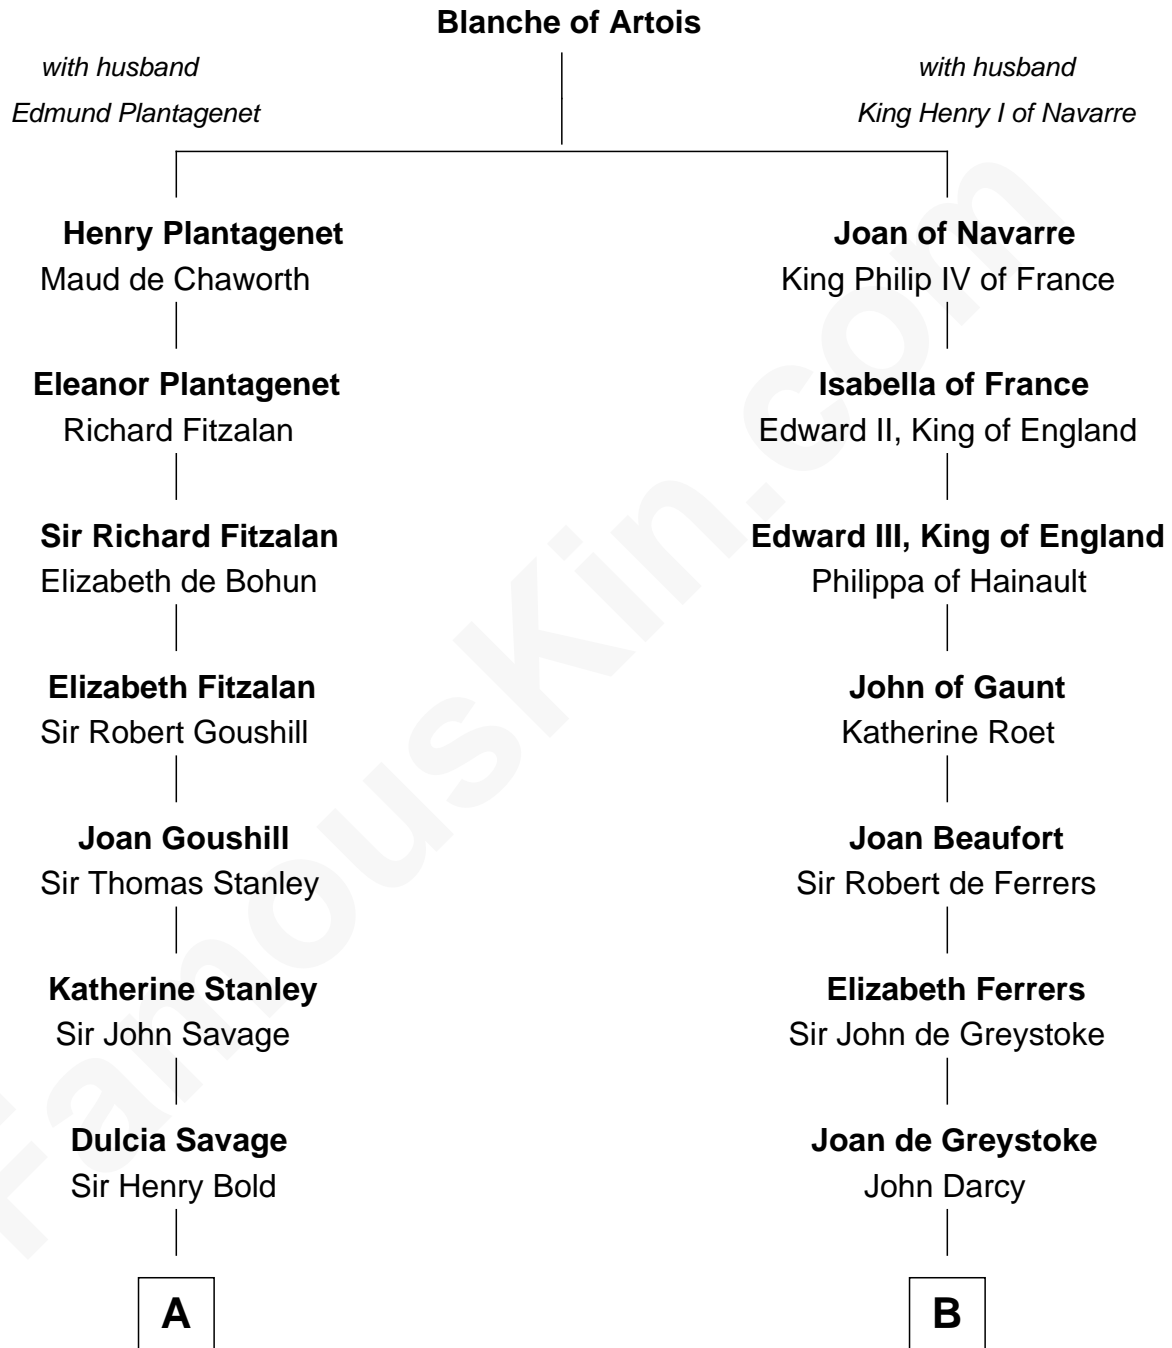

FamousKin.com

Relationship Chart of

Francis Lightfoot Lee

Signer of the Declaration of Independence

14th cousin 6 times removed of

Sir Arthur Conan Doyle

Author, "Sherlock Holmes"