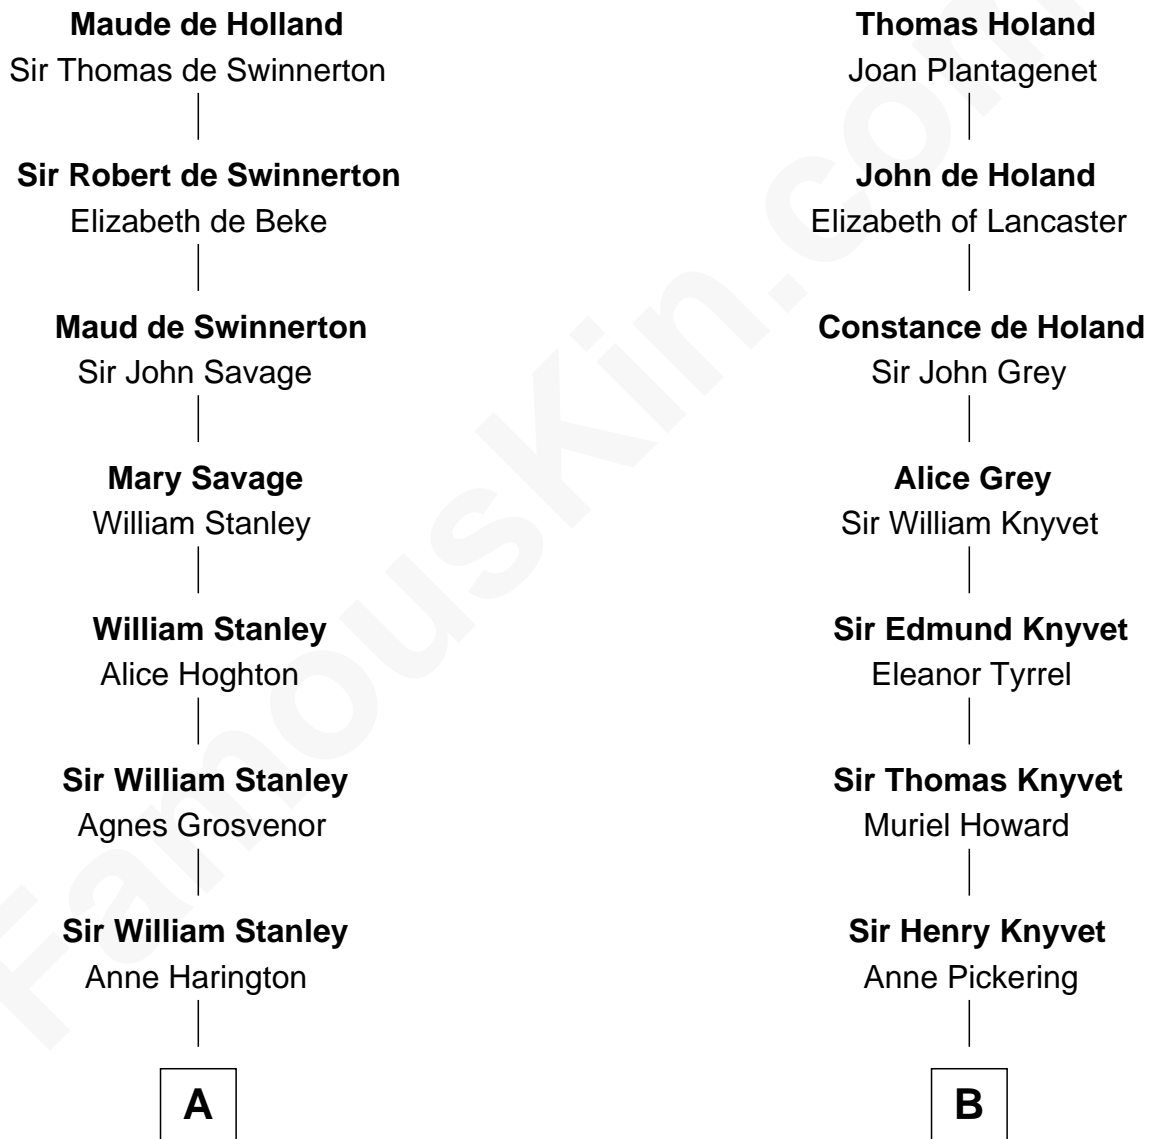

## Relationship Chart of

### Francis Lightfoot Lee

*Signer of the Declaration of Independence*

13th cousin 6 times removed of

**Tilda Swinton**

*Movie Actress*

**Sir Robert de Holland**

Maude la Zouche

C

**Mariora Beatrice Evelyn Rochfort Alers-Hankey**

Alan Henry Campbell Swinton

**Sir John Swinton**

Judith Balfour Killen

**Tilda Swinton**

*Movie Actress*

FamousKin.com