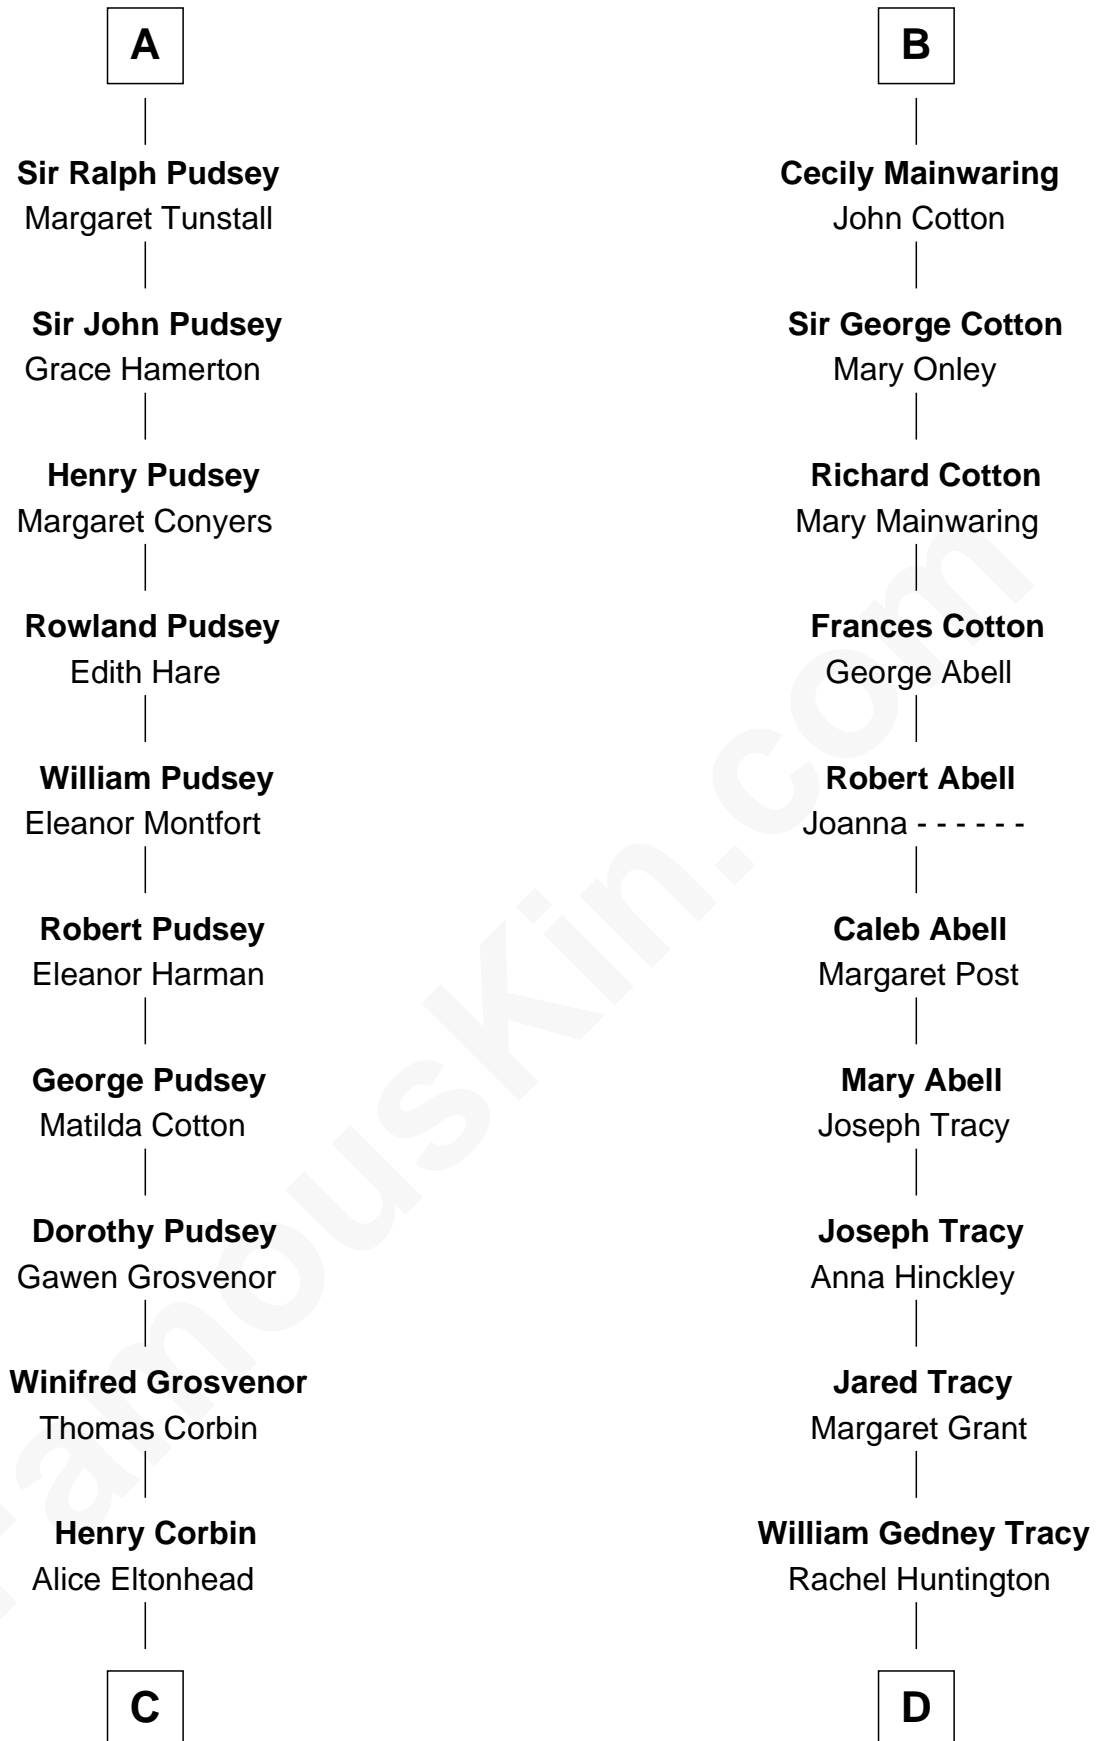

FamousKin.com

Relationship Chart of

Francis Lightfoot Lee

Signer of the Declaration of Independence

19th cousin 1 time removed of

Henry Sturgis Morgan

Co-Founder of Morgan Stanley

C

Laetitia Corbin

Richard Lee

Gov. Thomas Lee

Hannah Ludwell

Francis Lightfoot Lee

Signer of Declaration of Independence

D

Charles F. Tracy