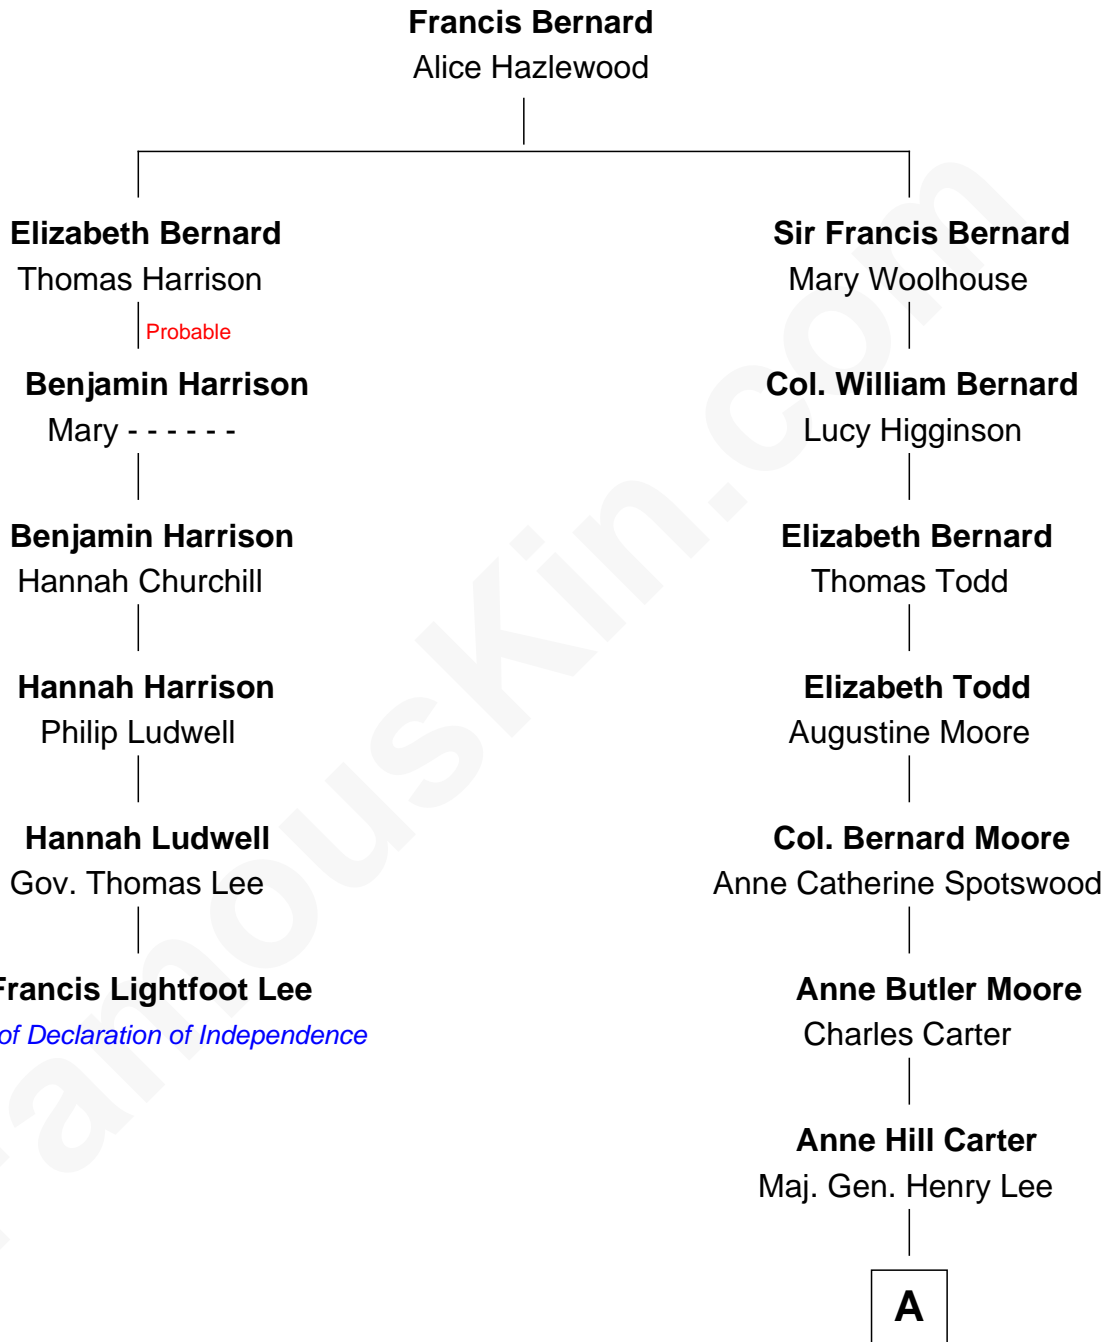

FamousKin.com

Relationship Chart of

Francis Lightfoot Lee

Signer of the Declaration of Independence

5th cousin 3 times removed of

Fitzhugh Lee

40th Governor of Virginia

A

|
Sydney Smith Lee

Anna Maria Mason

|
Fitzhugh Lee

40th Governor of Virginia

FamousKin.com