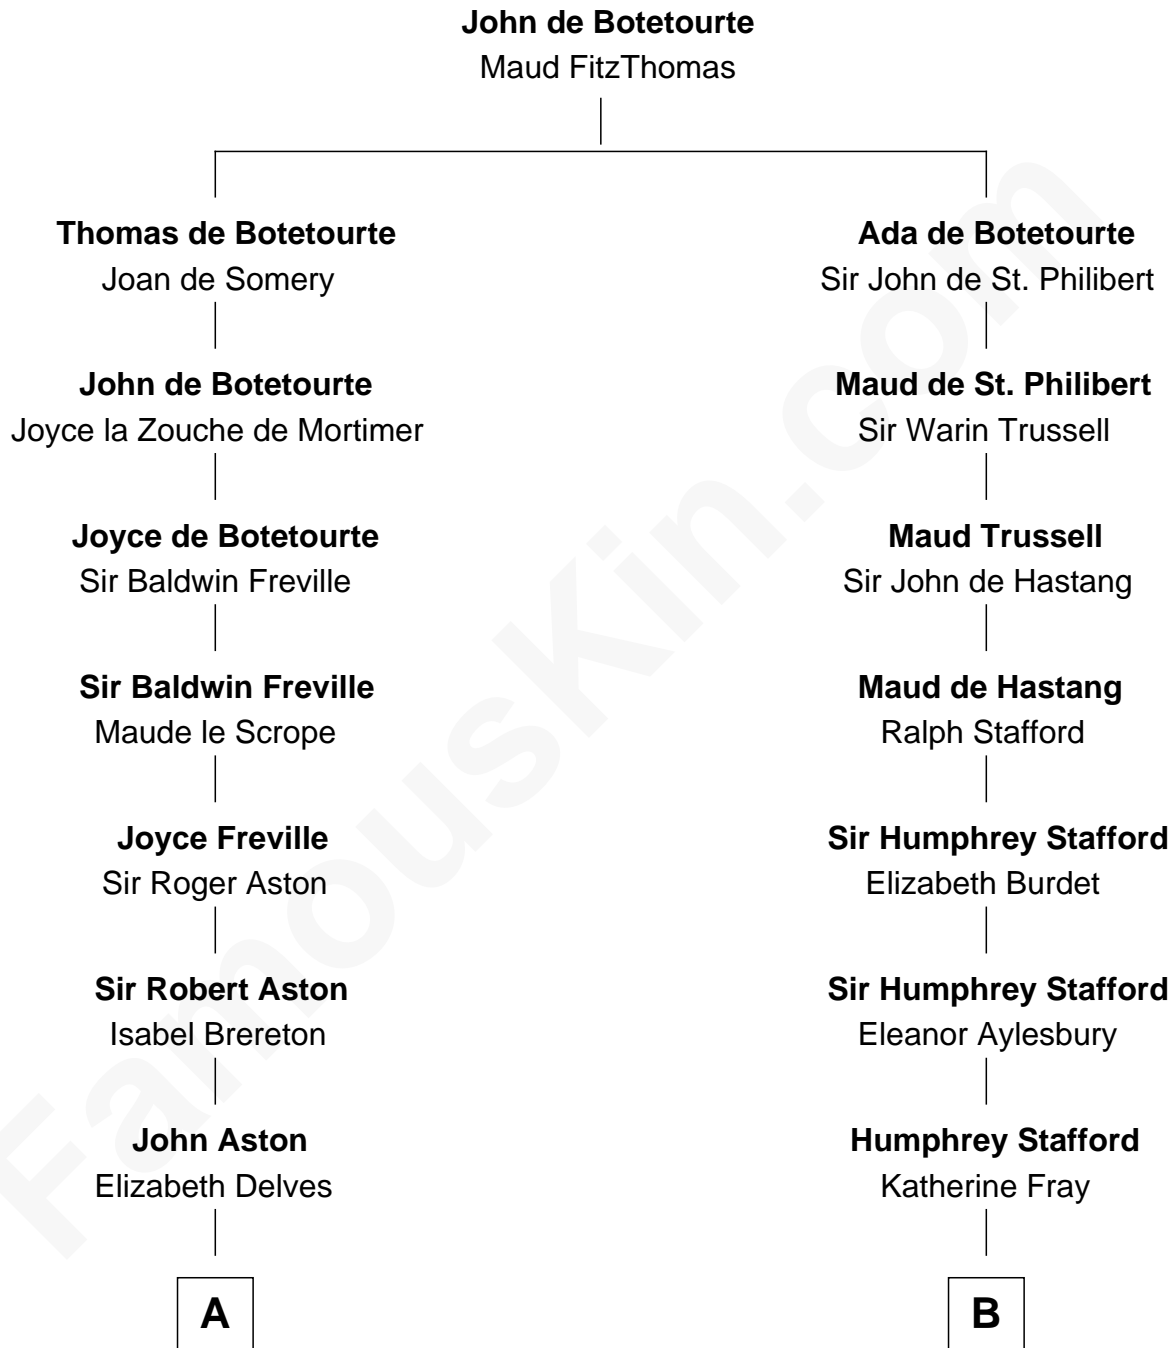

FamousKin.com

Relationship Chart of

Francis Lightfoot Lee

Signer of the Declaration of Independence

17th cousin 1 time removed of

Zachary Taylor

12th U.S. President

C

|
Sarah Dabney Strother

Col. Richard Taylor

|
Zachary Taylor

12th U.S. President

FamousKin.com