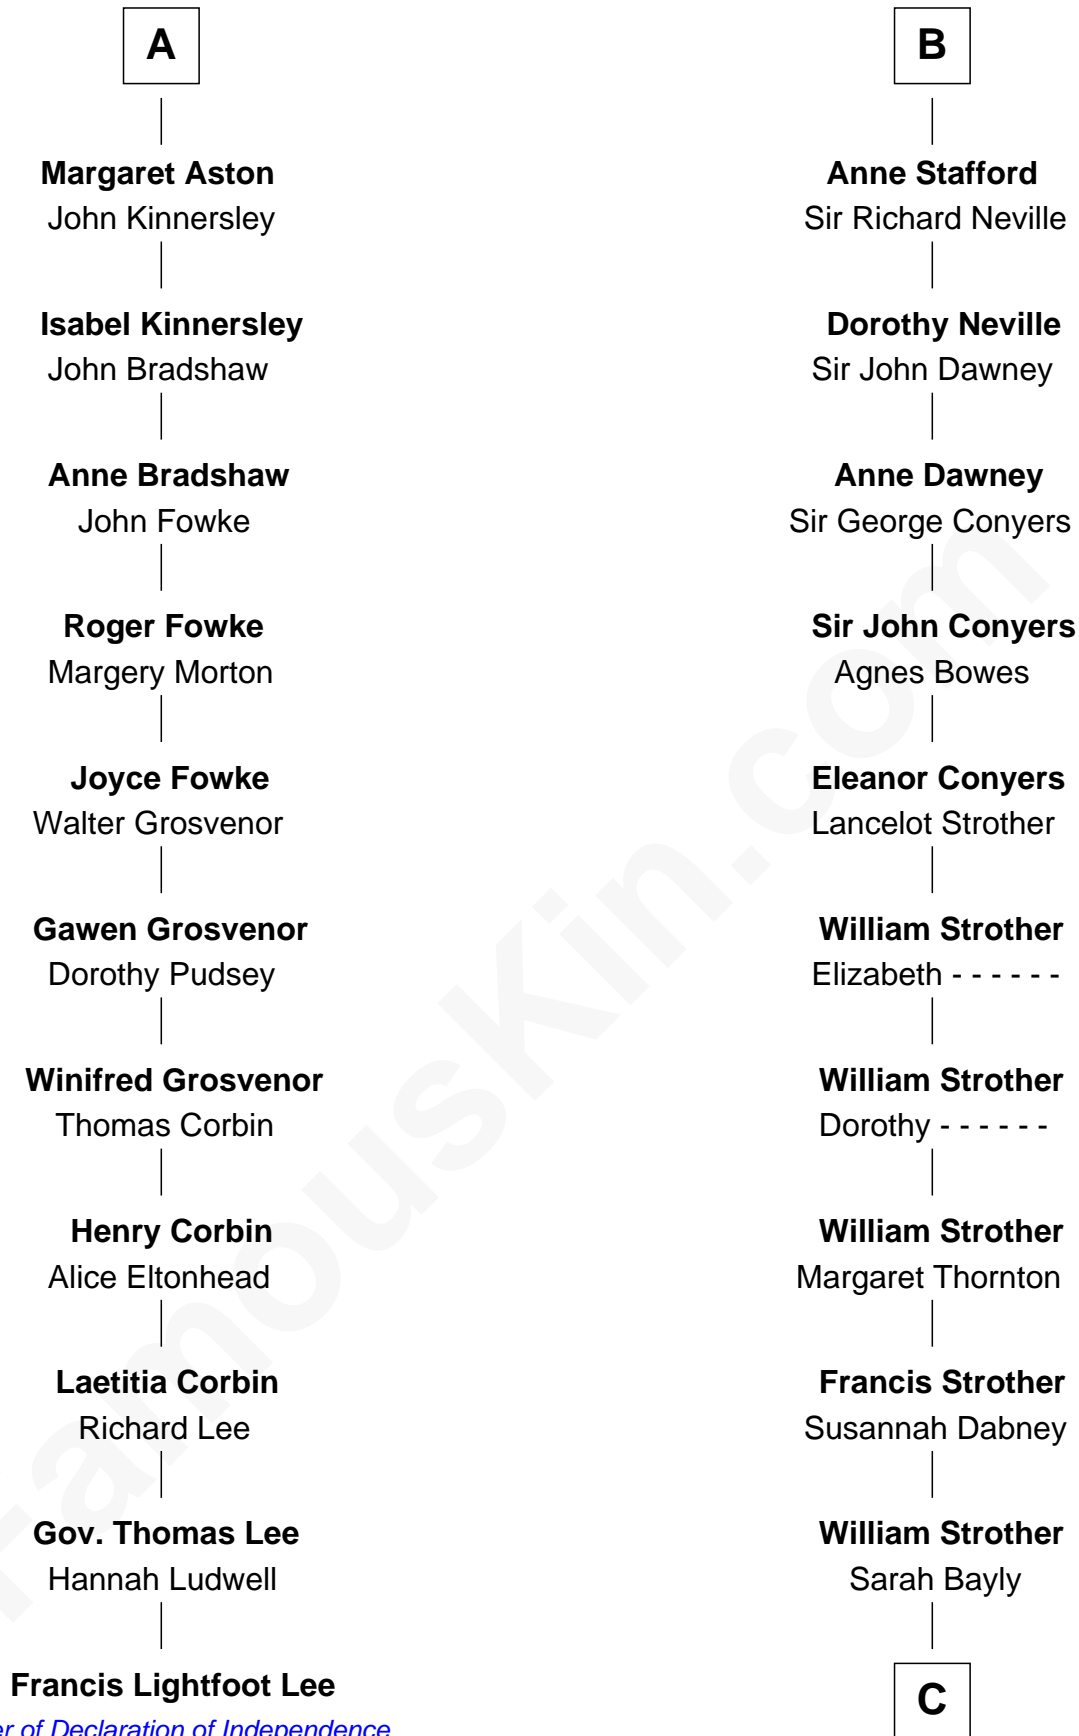

FamousKin.com

Relationship Chart of

Francis Lightfoot Lee

Signer of the Declaration of Independence

17th cousin 1 time removed of

Zachary Taylor

12th U.S. President

C

|
Sarah Dabney Strother

Col. Richard Taylor

|
Zachary Taylor

12th U.S. President

FamousKin.com