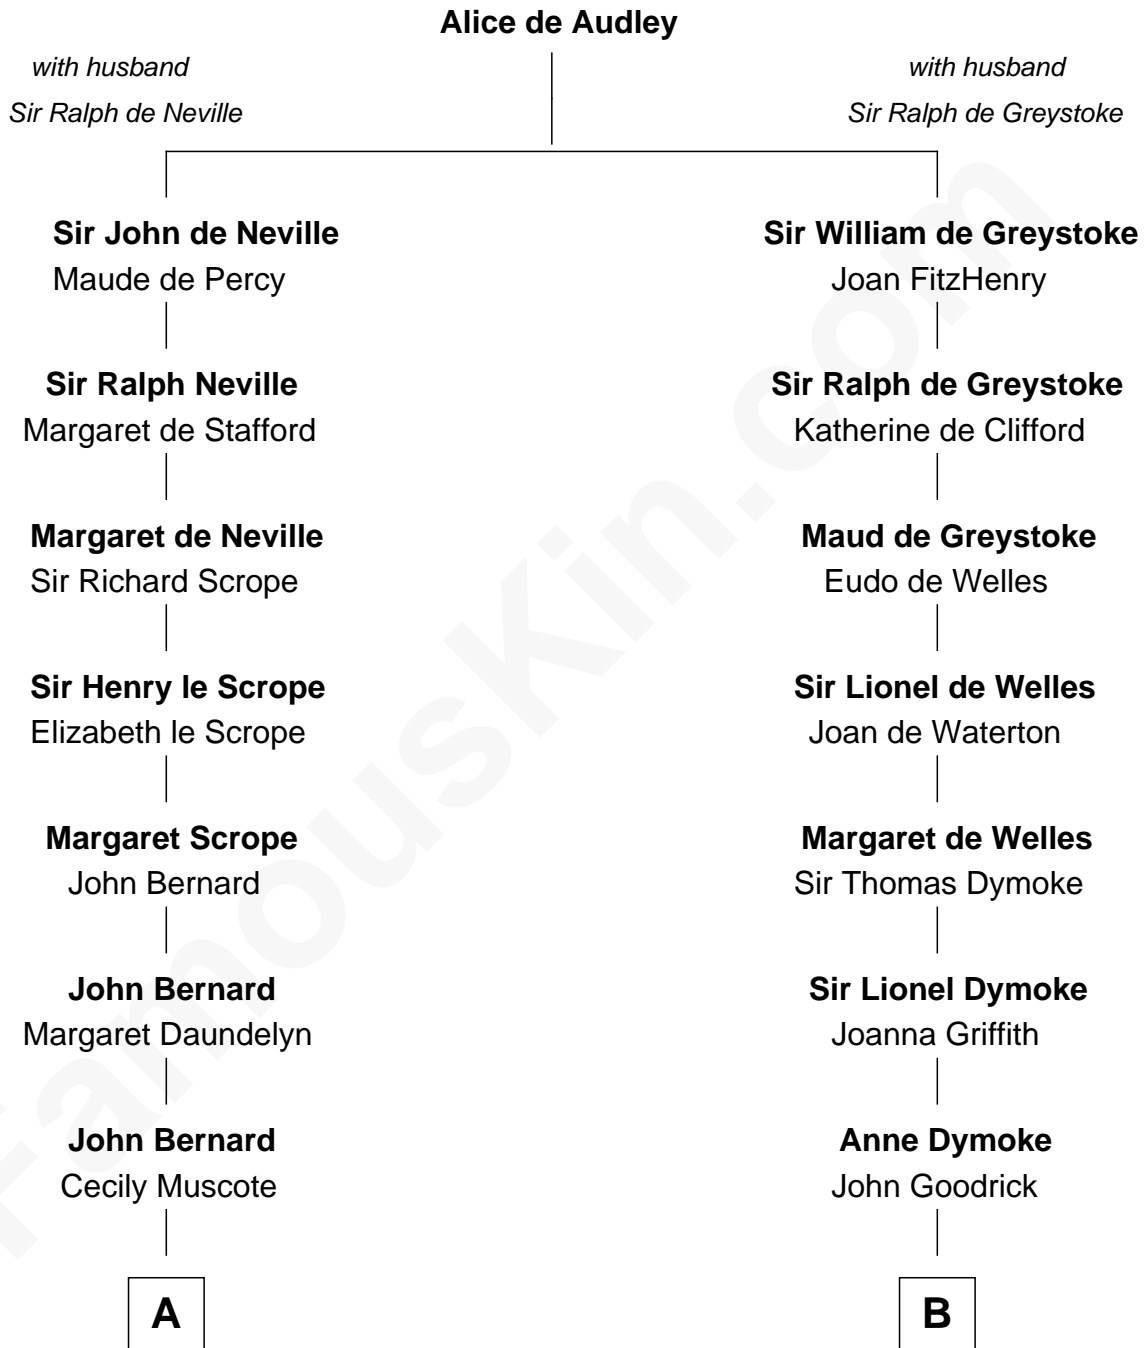

## Relationship Chart of

### Francis Lightfoot Lee

*Signer of the Declaration of Independence*

13th cousin 8 times removed of

**Dave Cowens**

*NBA Hall of Famer*

C

**Thomas Albert Atwood**

Priscilla Ann Kelly

**Charles Albert Atwood**

Mina Sylvia Cundiff

**Stanley True Atwood**

Dorothy Ann Ulrich

**Ruth Ellen Atwood**

John Joseph Cowens

**Dave Cowens**

*NBA Hall of Famer*