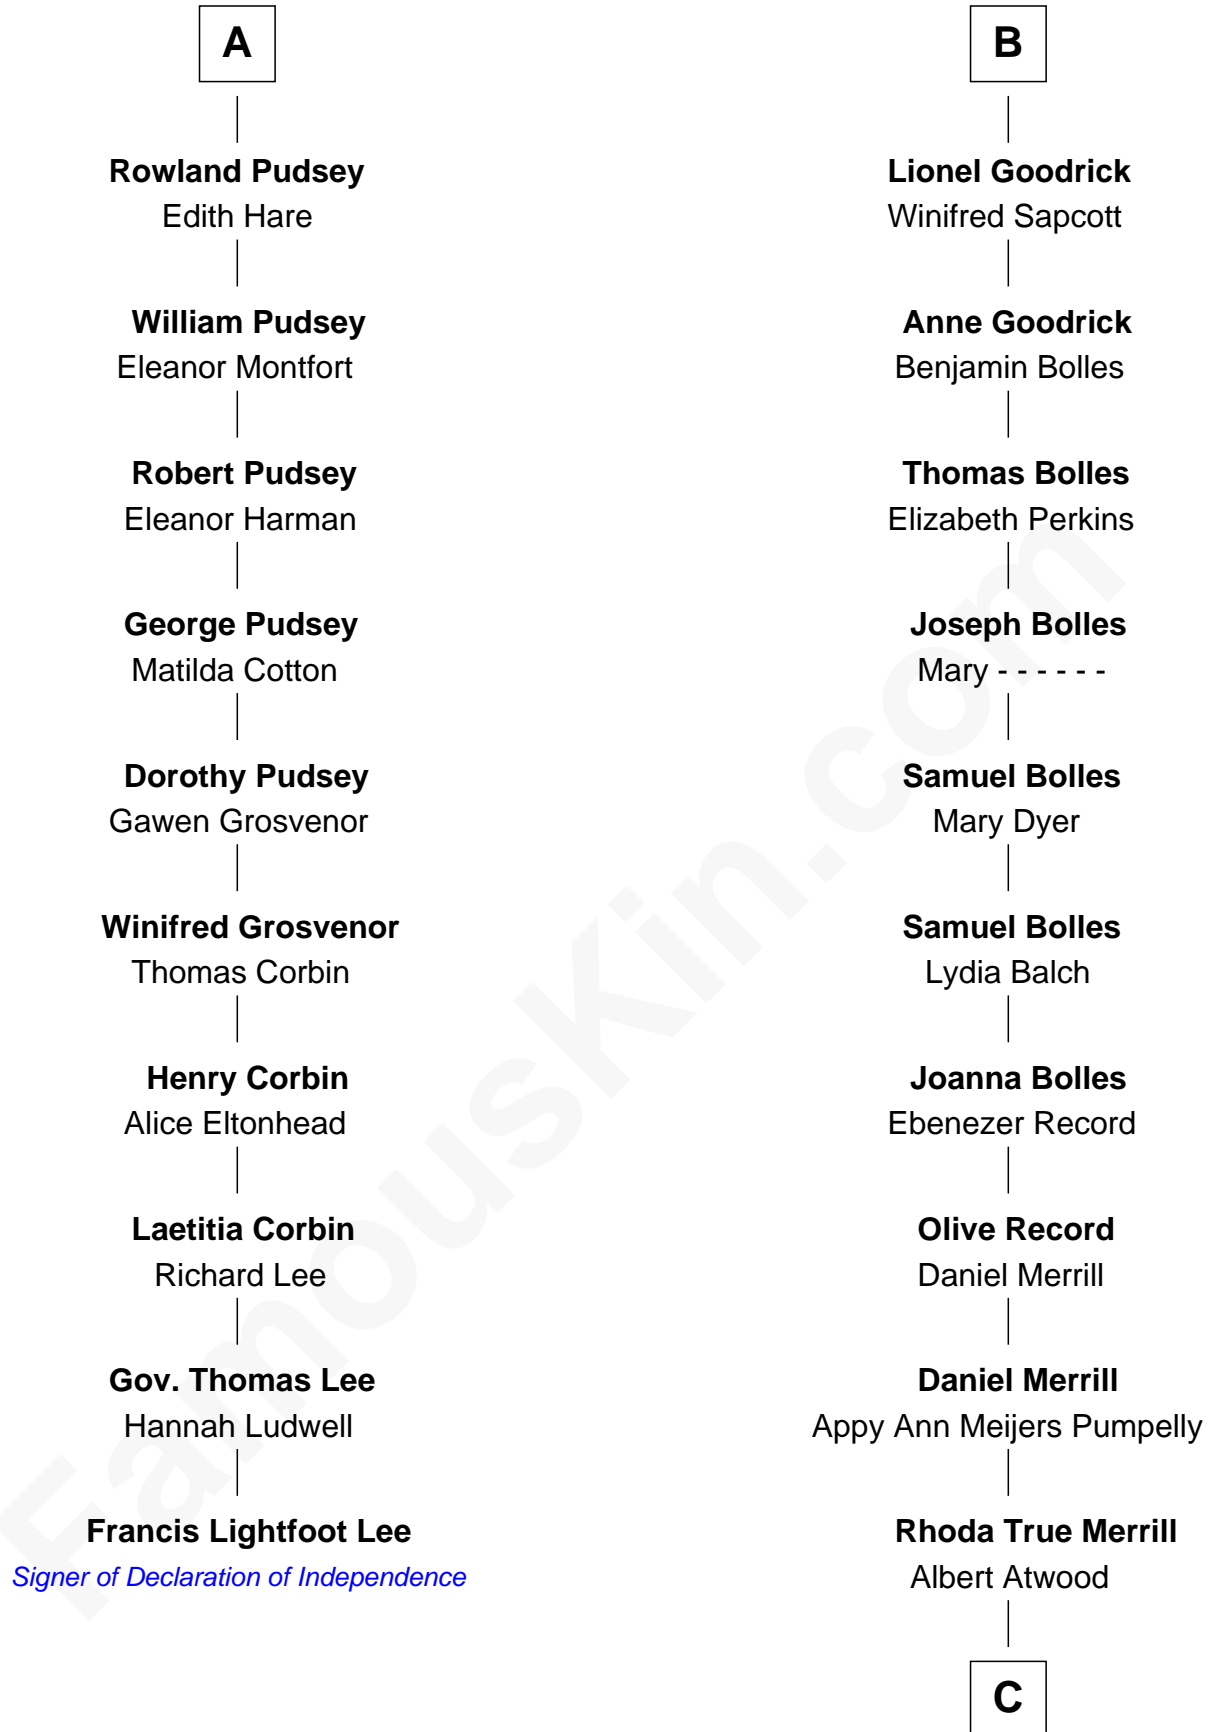

FamousKin.com

Relationship Chart of

Francis Lightfoot Lee

Signer of the Declaration of Independence

16th cousin 5 times removed of

Dave Cowens

NBA Hall of Famer

Sir Geoffrey le Scrope

Ivetta de Ros

C

Thomas Albert Atwood

Priscilla Ann Kelly

Charles Albert Atwood

Mina Sylvia Cundiff

Stanley True Atwood

Dorothy Ann Ulrich