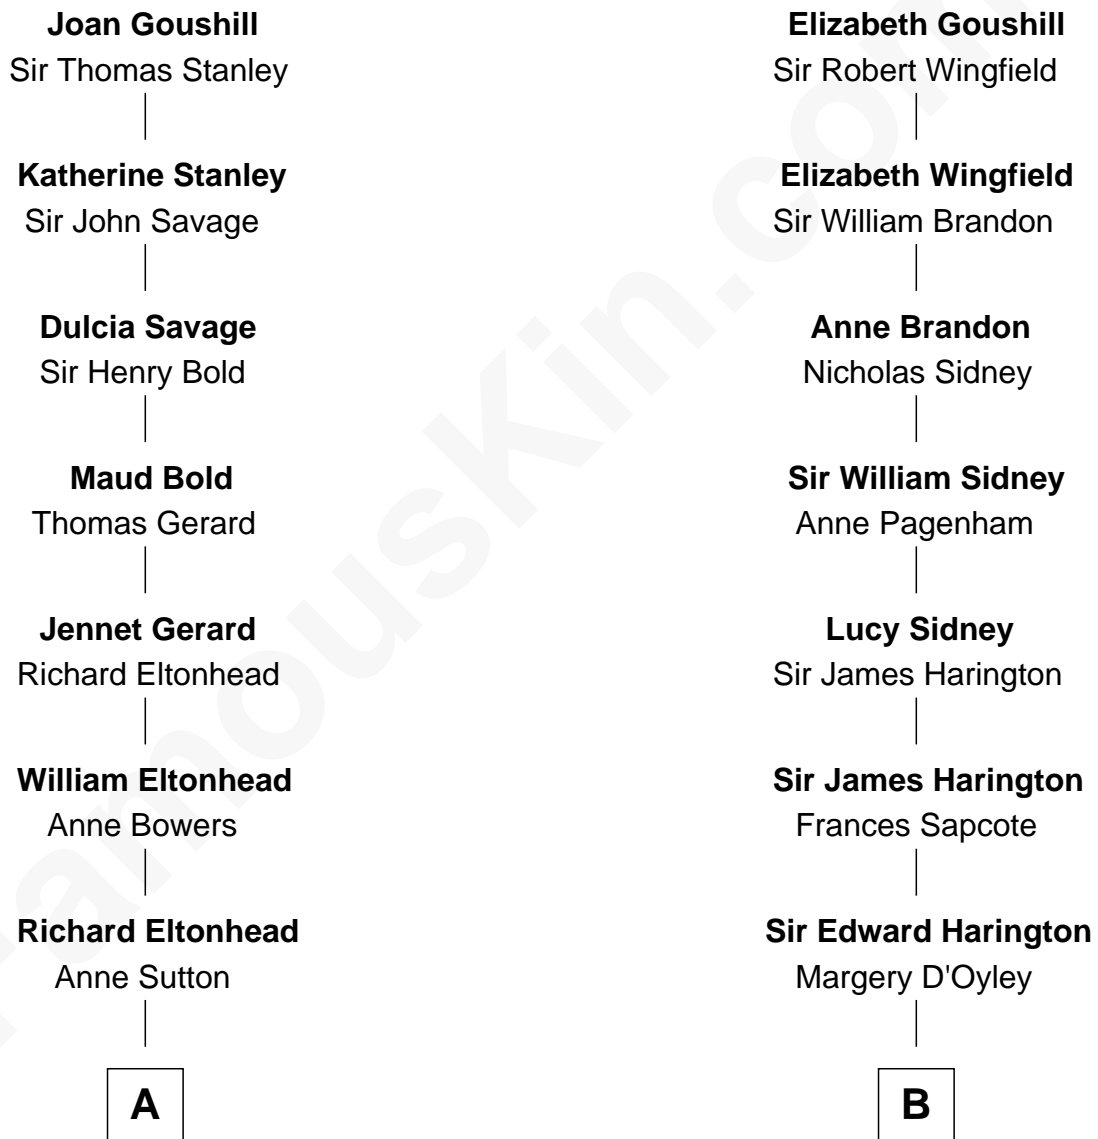

## Relationship Chart of

### Francis Lightfoot Lee

Signer of the Declaration of Independence

10th cousin 8 times removed of

**Kit Harington**

TV Actor - "Game of Thrones"

**Sir Robert Goushill**

Elizabeth Fitzalan

**C**