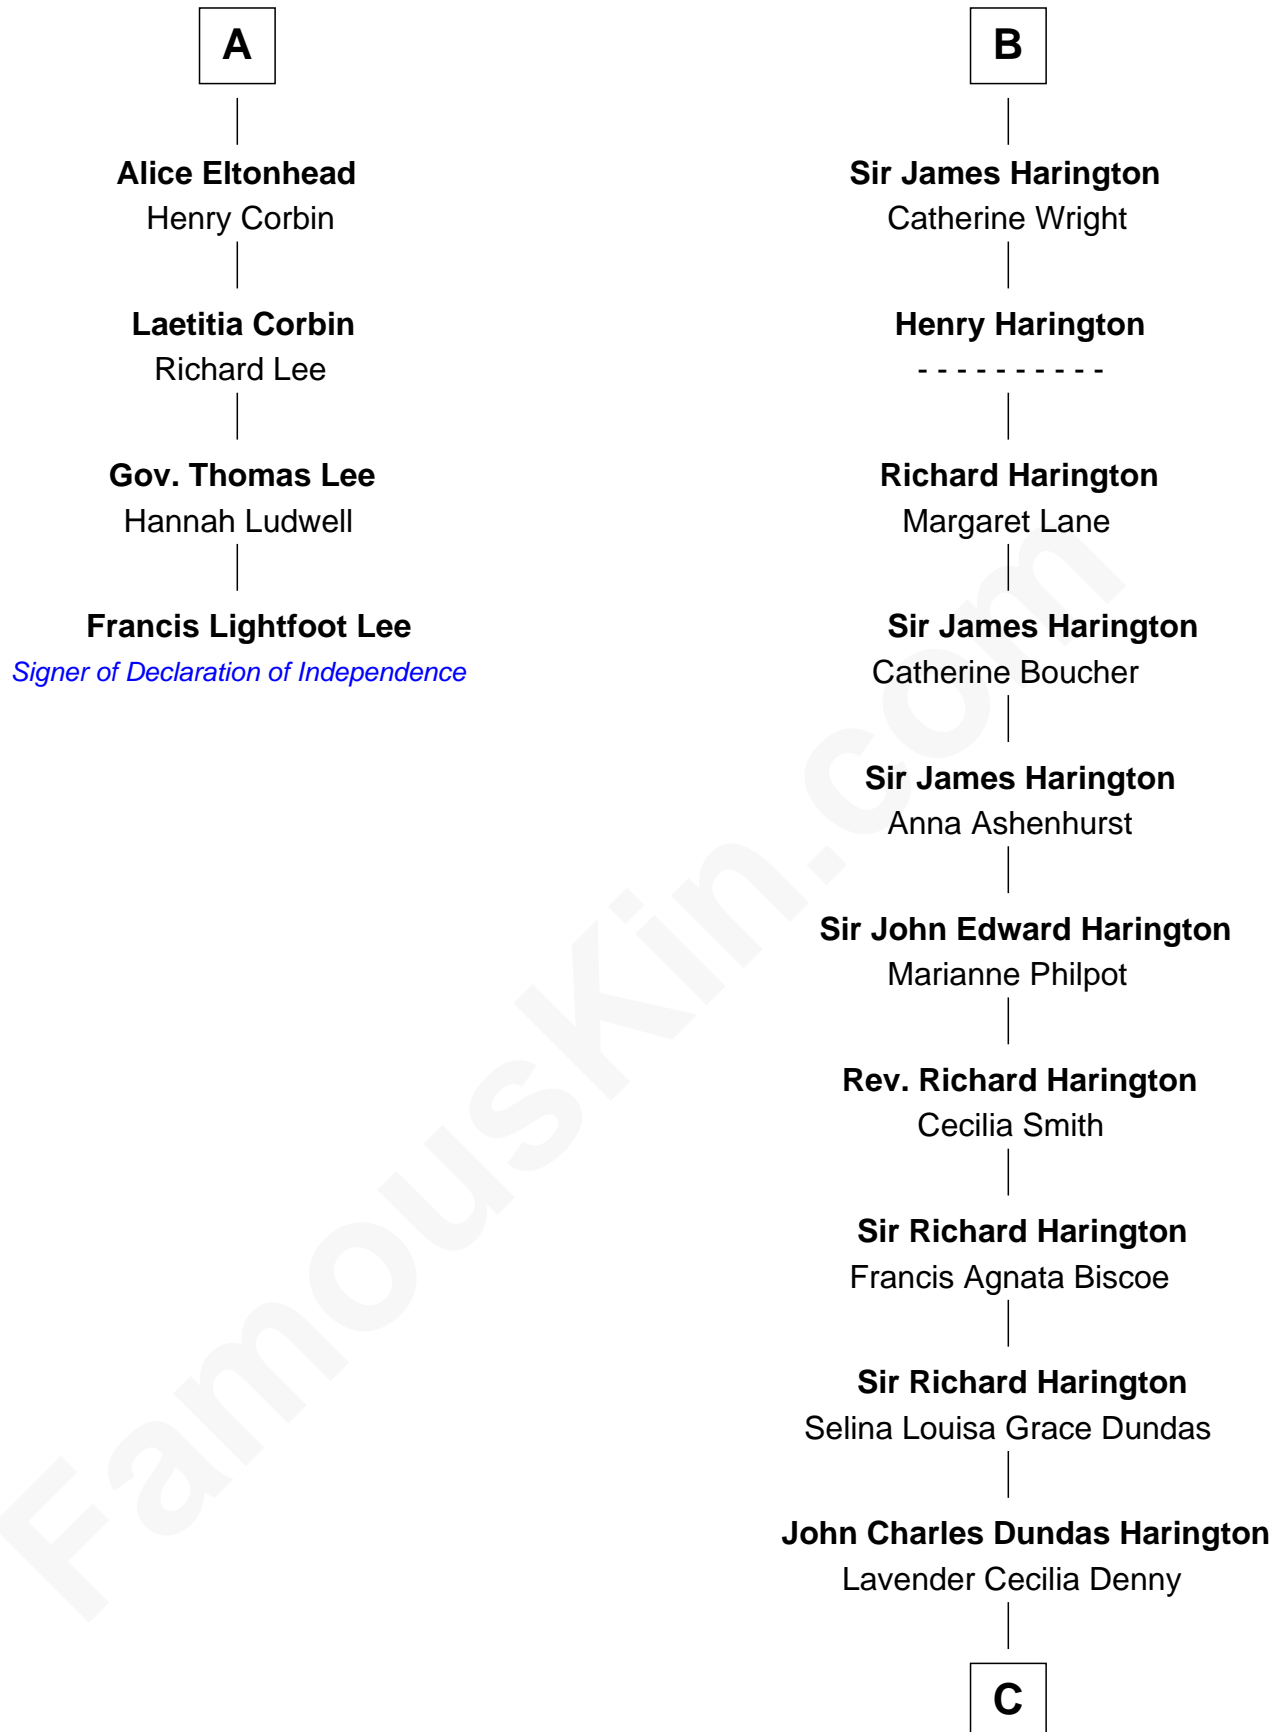

## Relationship Chart of

### Francis Lightfoot Lee

Signer of the Declaration of Independence

10th cousin 8 times removed of

**Kit Harington**

TV Actor - "Game of Thrones"

**Sir Robert Goushill**

Elizabeth Fitzalan

**C**