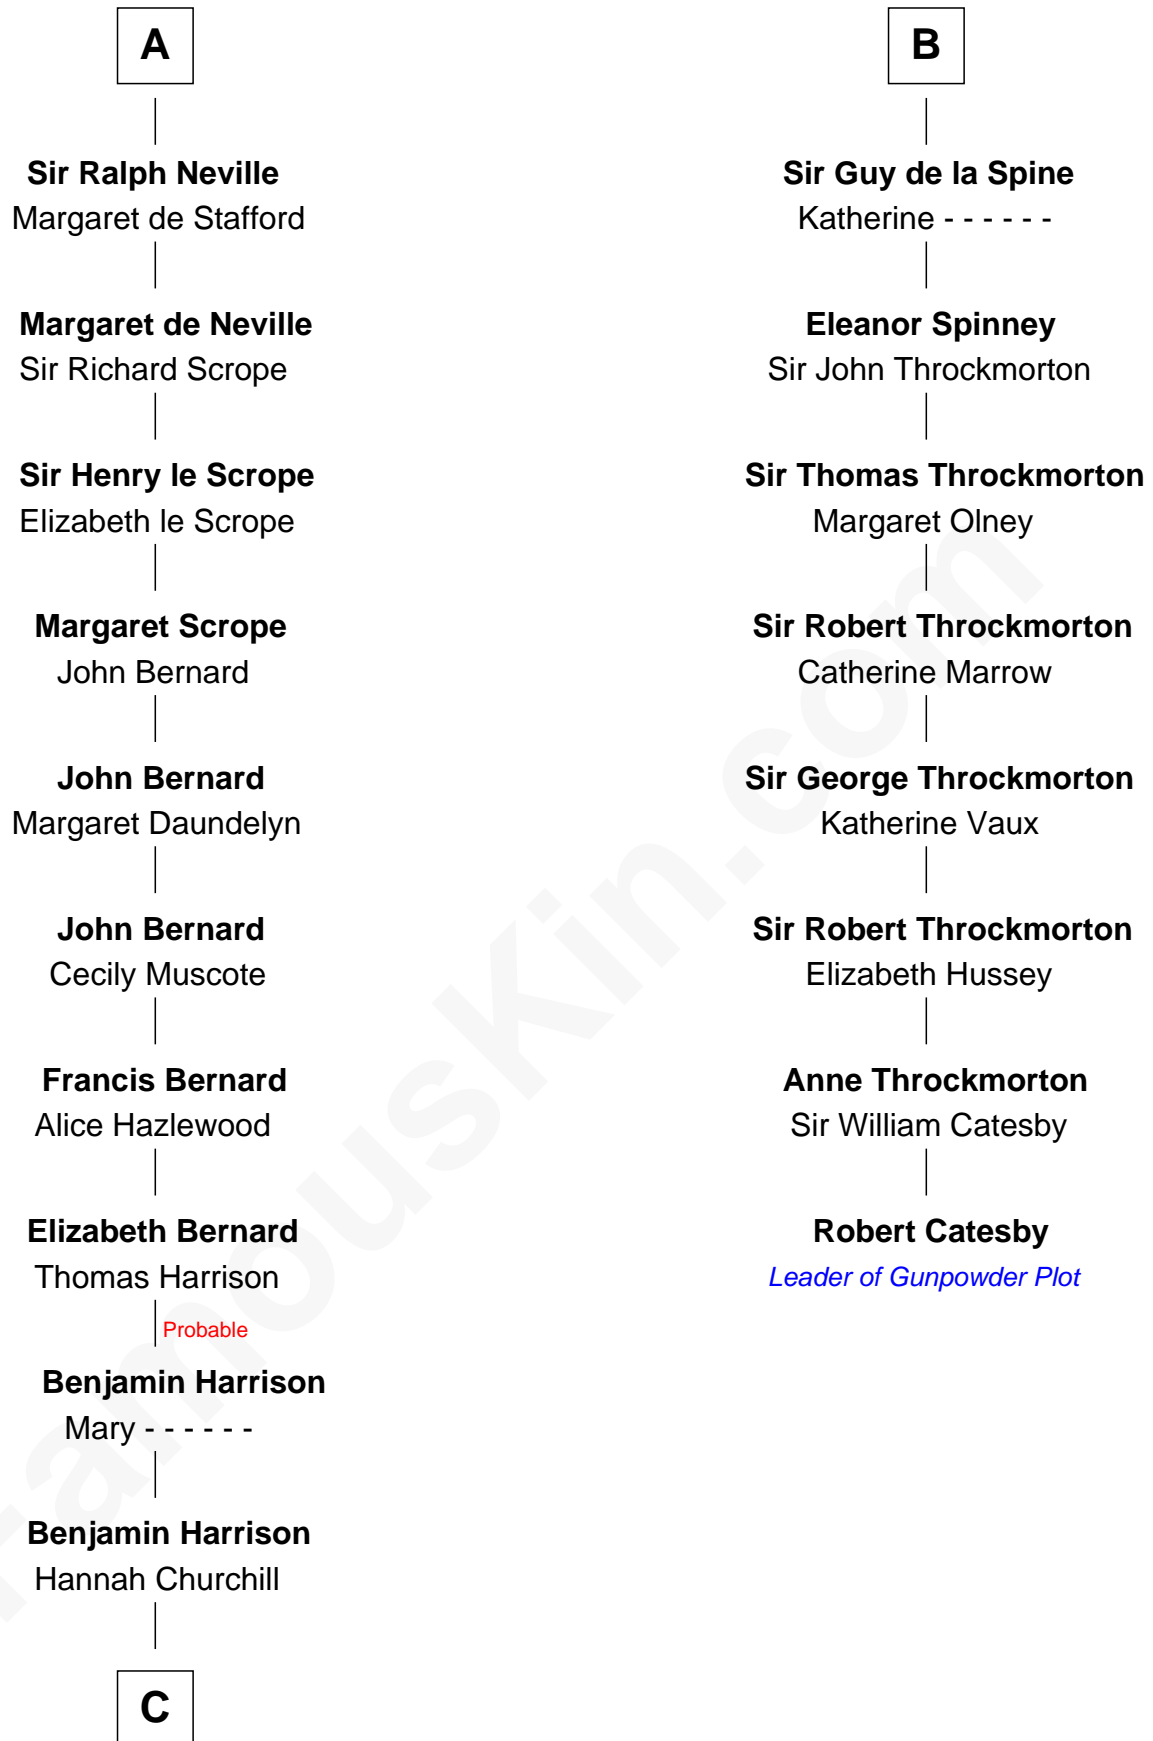

## Relationship Chart of

### Francis Lightfoot Lee

*Signer of the Declaration of Independence*

14th cousin 5 times removed of

**Robert Catesby**

*Leader of Gunpowder Plot*

**C**

—  
**Hannah Harrison**

Philip Ludwell

—  
**Hannah Ludwell**

Gov. Thomas Lee

—  
**Francis Lightfoot Lee**

*Signer of Declaration of Independence*

FamousKin.com