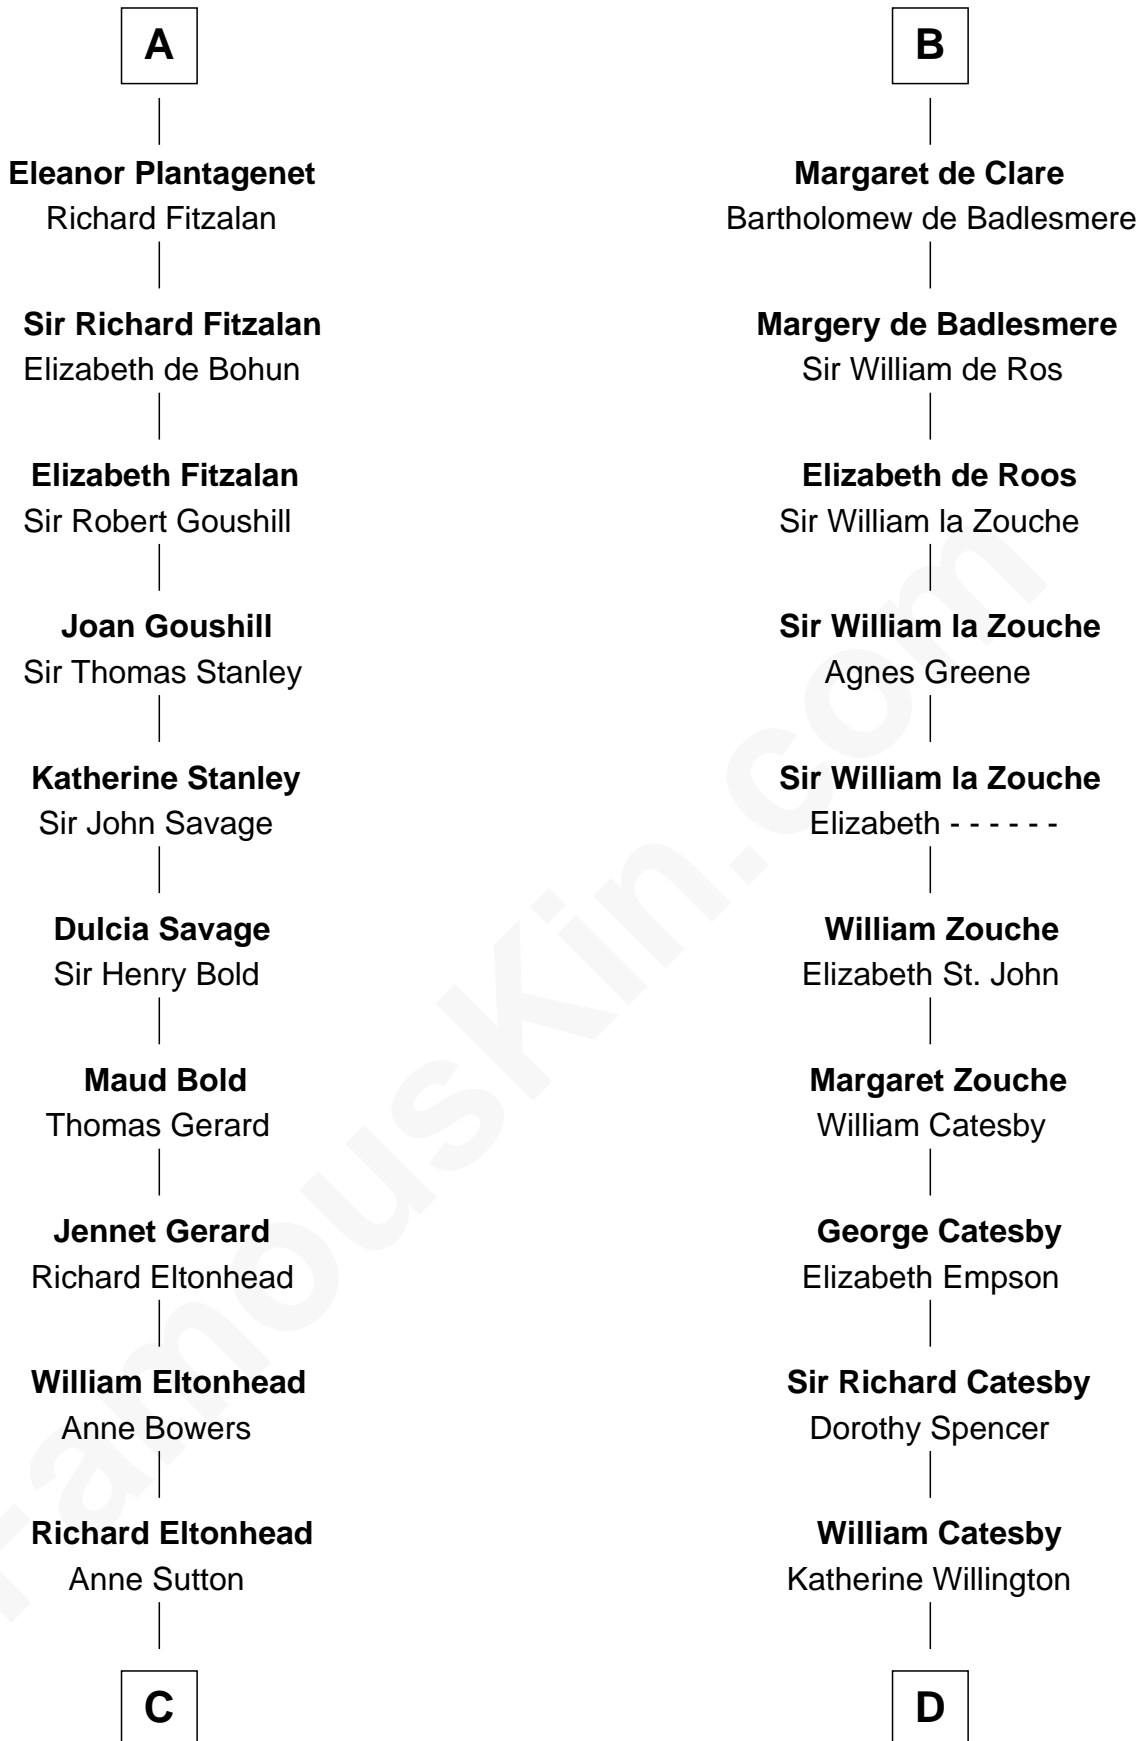

FamousKin.com

Relationship Chart of

Francis Lightfoot Lee

Signer of the Declaration of Independence

18th cousin 2 times removed of

Robert Catesby

Leader of Gunpowder Plot

William the Conqueror

Henry I, King of England

Robert of Gloucester

Mabel FitzHamon

William FitzRobert

Hawise de Beaumont

Amice of Gloucester

Sir Richard de Clare

Sir Gilbert de Clare

Isabel Marshal

Sir Richard de Clare

Maud de Lacy

Thomas de Clare

Juliana FitzMaurice

B

C

Alice Eltonhead

Sir William Catesby

Anne Throckmorton

Robert Catesby

Leader of Gunpowder Plot

FamousKin.com