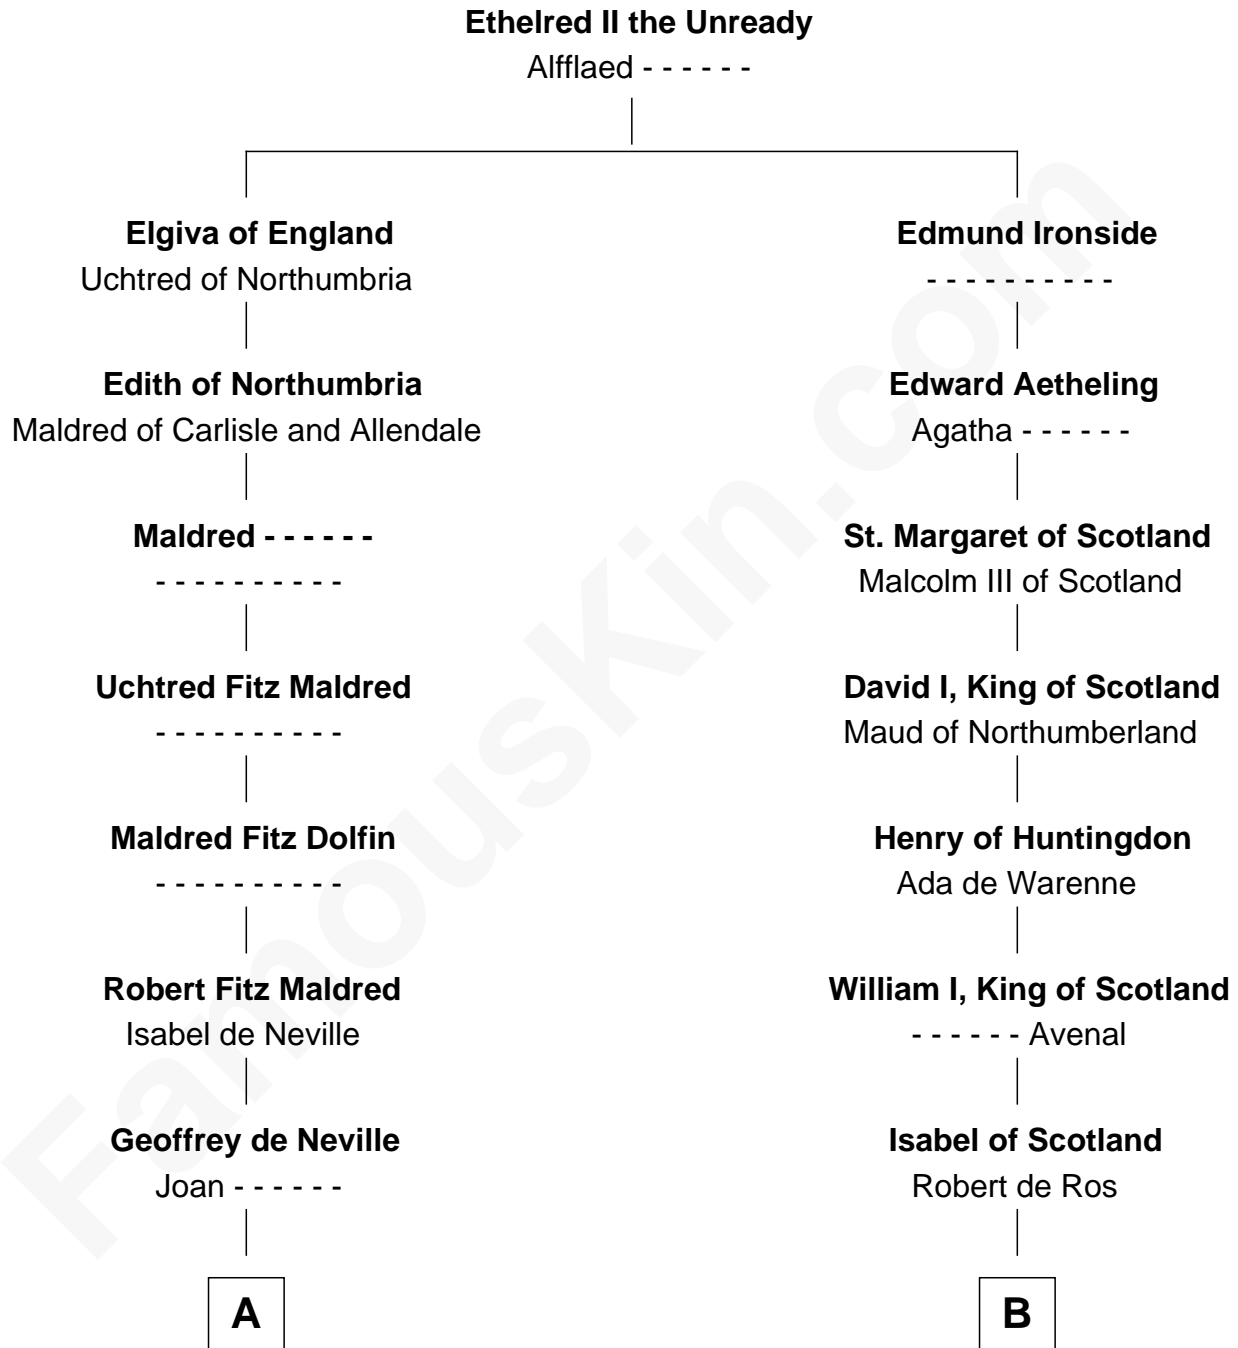

# FamousKin.com

## Relationship Chart of

### Francis Lightfoot Lee

Signer of the Declaration of Independence

20th cousin 1 time removed of

**Robert Catesby**

Leader of Gunpowder Plot

**C**

**Anne Sutton**  
Richard Eltonhead

**Alice Eltonhead**  
Henry Corbin

**Sir William Catesby**  
Anne Throckmorton

**Robert Catesby**  
*Leader of Gunpowder Plot*