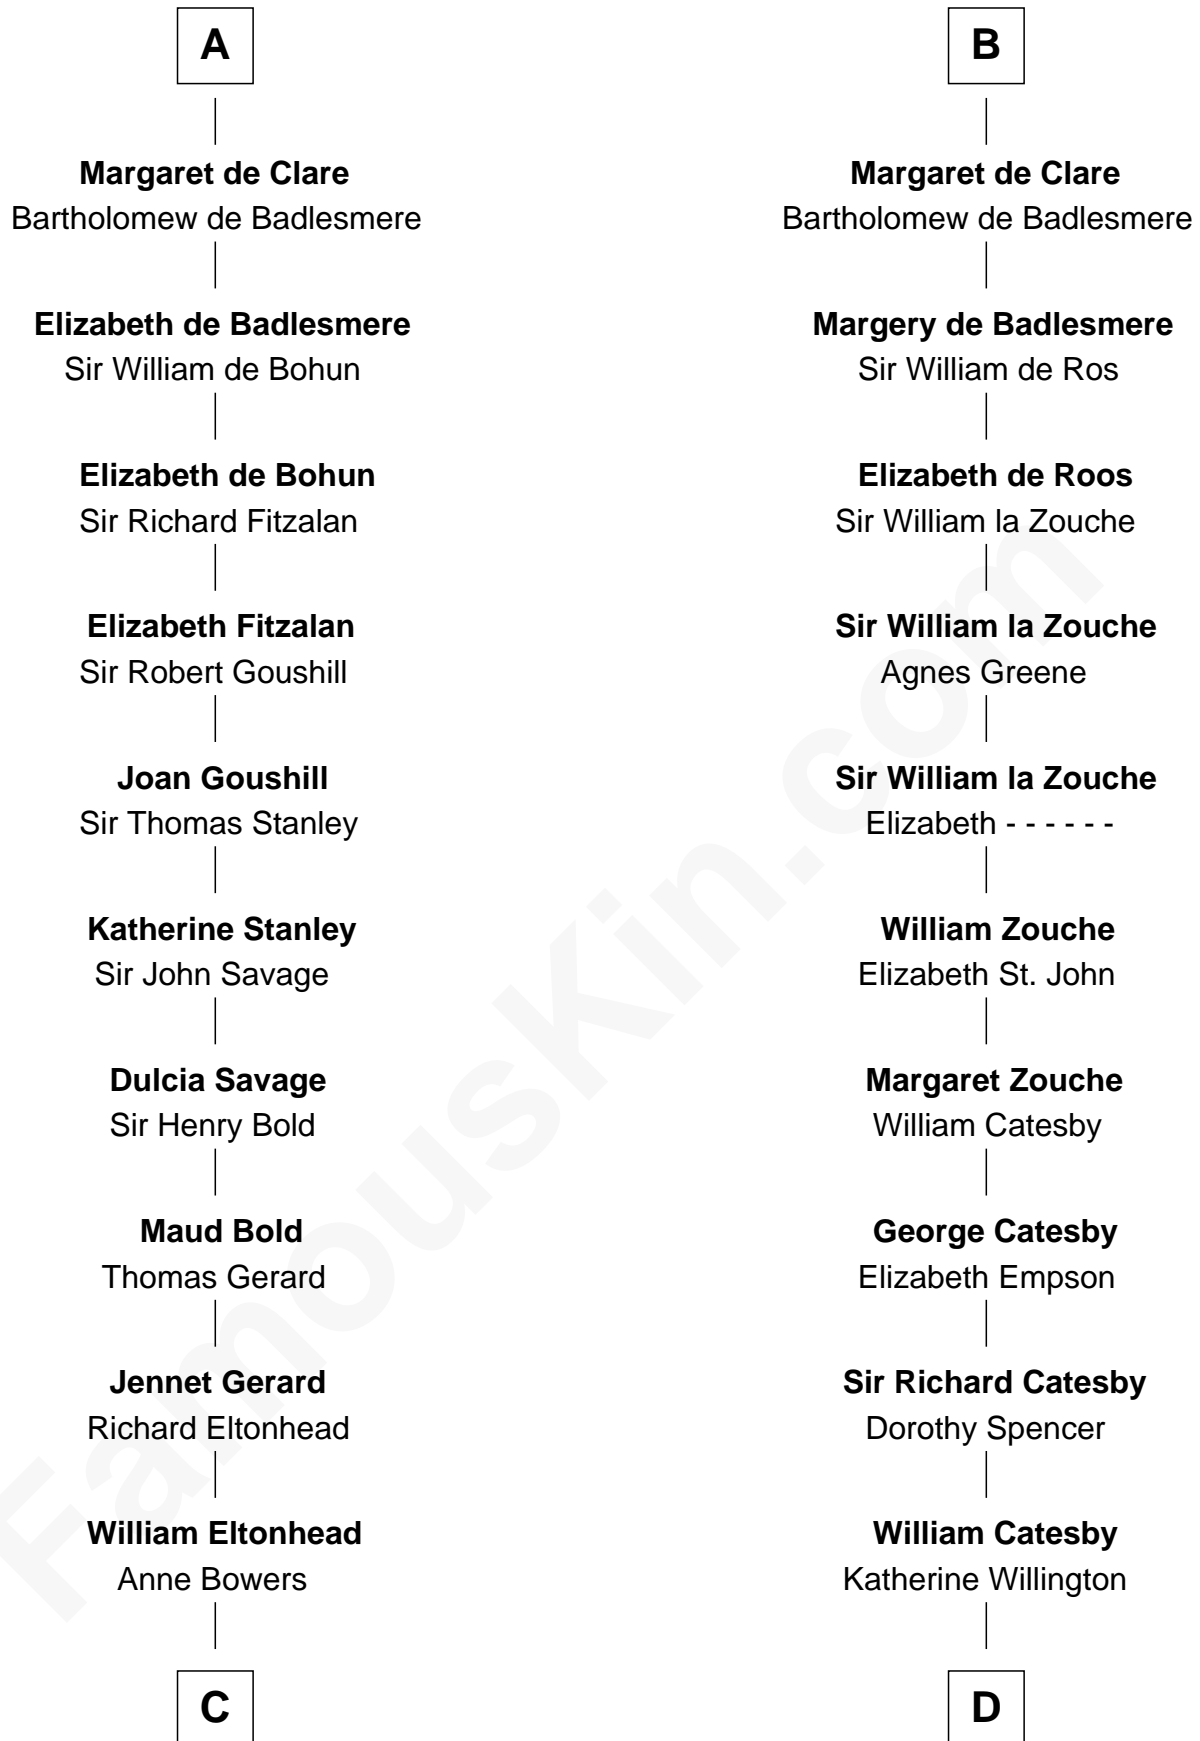

### Francis Lightfoot Lee

*Signer of the Declaration of Independence*

18th cousin 3 times removed of

**Robert Catesby**

*Leader of Gunpowder Plot*

**Roger de Montgomerie**

Mabel Talvas

**Sibyl de Montgomerie**

**Mabel FitzHamon**

Robert of Gloucester

**William FitzRobert**

Hawise de Beaumont

**Amice of Gloucester**

Sir Richard de Clare

**Sir Gilbert de Clare**

Isabel Marshal

**Sir Richard de Clare**

Maud de Lacy

**Thomas de Clare**

Juliana FitzMaurice

**B**

**C**

**Richard Eltonhead**

Anne Sutton