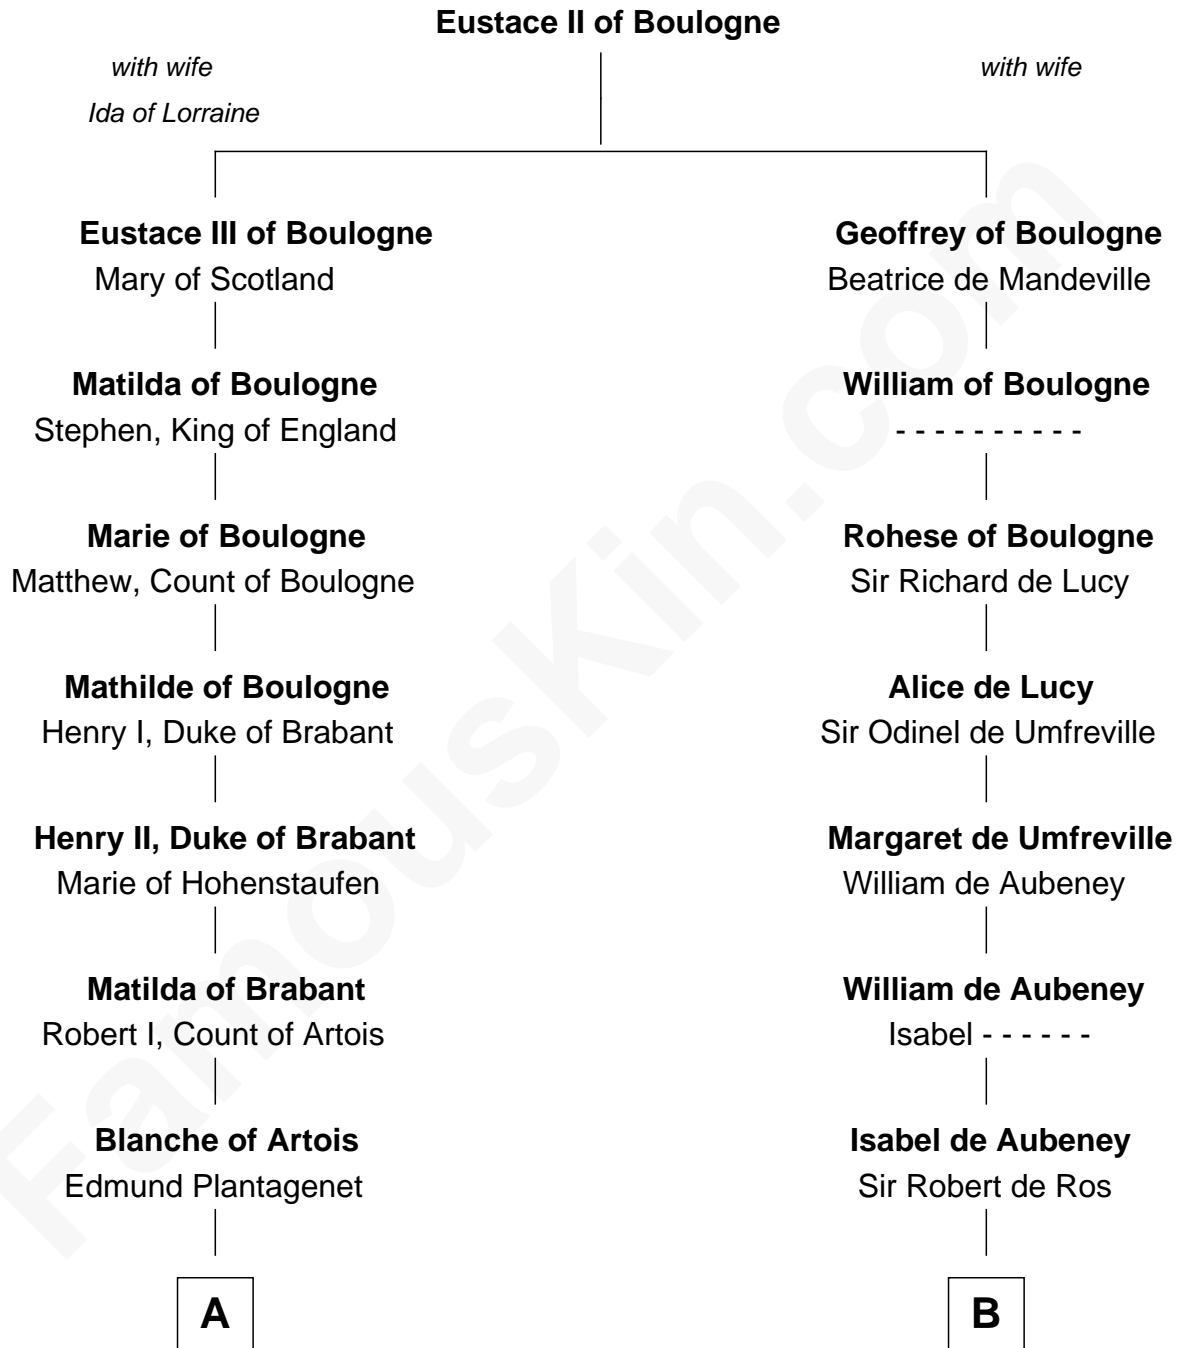

FamousKin.com

Relationship Chart of

Francis Lightfoot Lee

Signer of the Declaration of Independence

18th cousin 3 times removed of

Robert Catesby

Leader of Gunpowder Plot

C

Richard Eltonhead

Anne Sutton

Alice Eltonhead

Henry Corbin

Laetitia Corbin

Richard Lee

Gov. Thomas Lee

Hannah Ludwell

Francis Lightfoot Lee

Signer of Declaration of Independence

D

Sir William Catesby

Anne Throckmorton

Robert Catesby

Leader of Gunpowder Plot

FamousKin.com