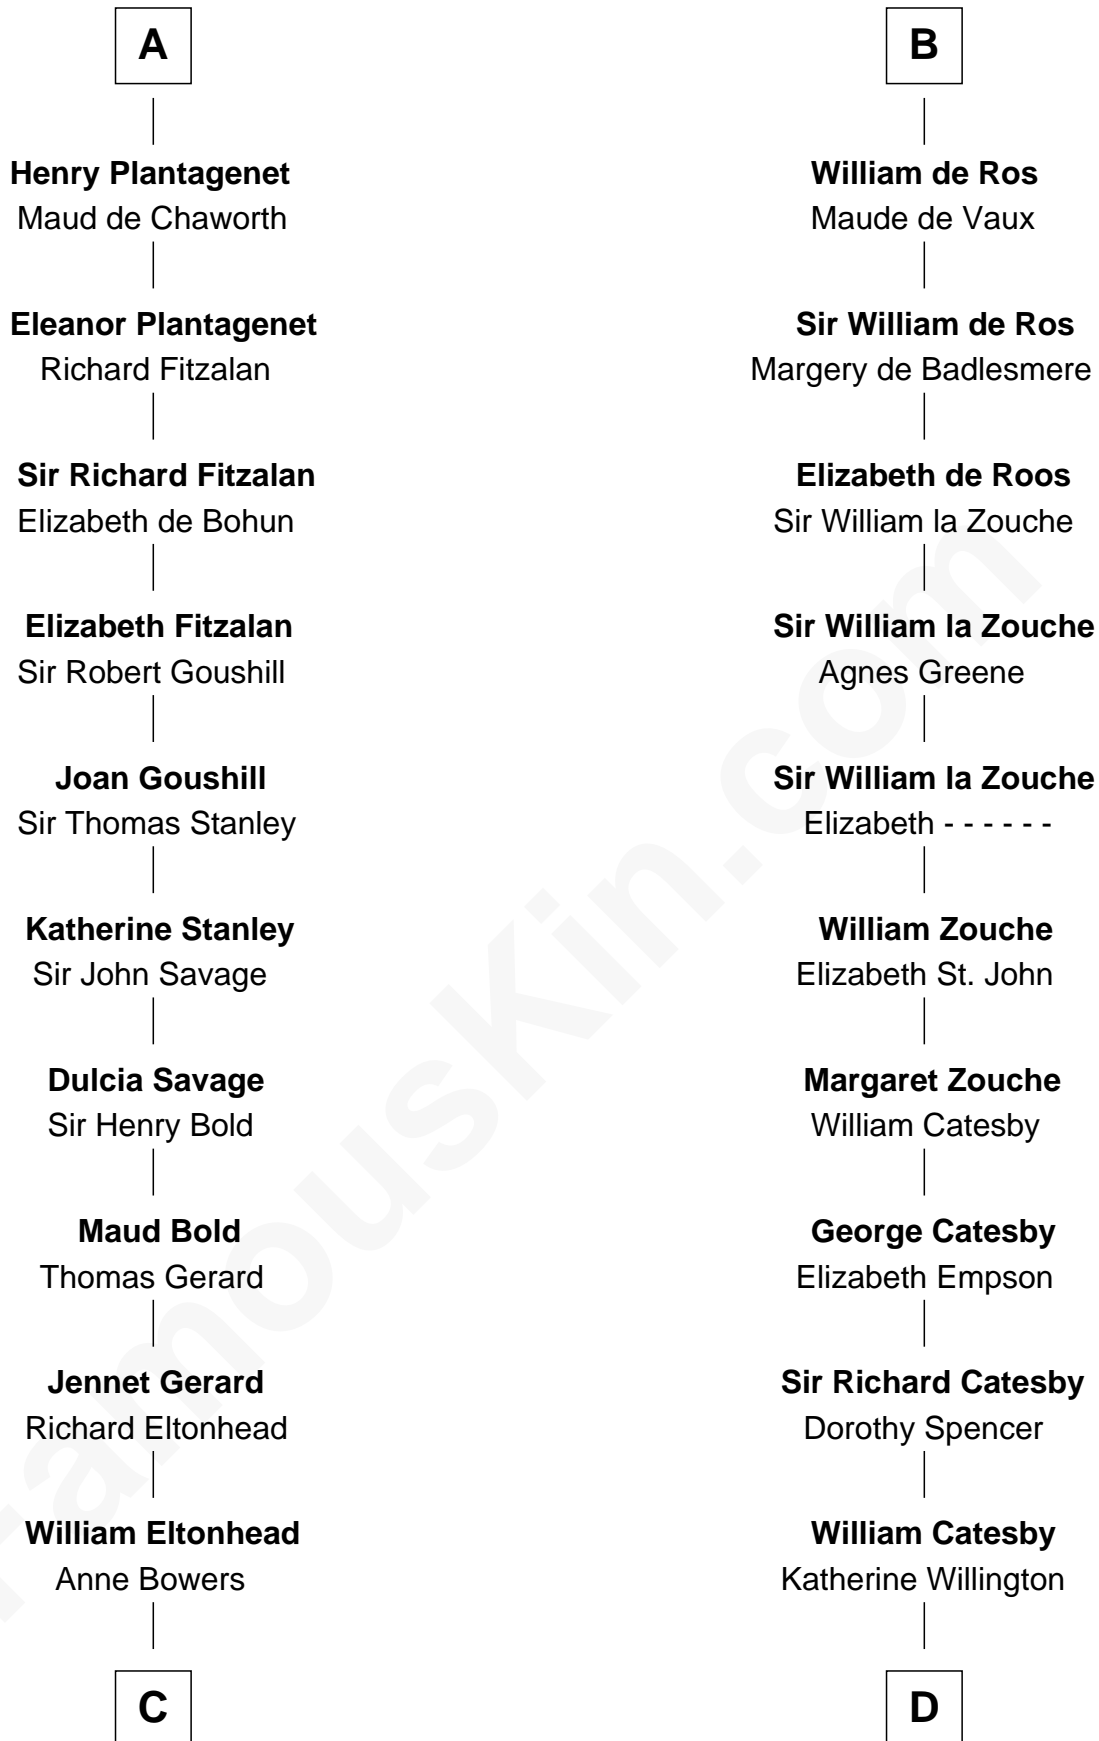

FamousKin.com

Relationship Chart of

Francis Lightfoot Lee

Signer of the Declaration of Independence

18th cousin 3 times removed of

Robert Catesby

Leader of Gunpowder Plot

C

Richard Eltonhead

Anne Sutton

Alice Eltonhead

Henry Corbin

Laetitia Corbin

Richard Lee

Gov. Thomas Lee

Hannah Ludwell

Francis Lightfoot Lee

Signer of Declaration of Independence

D

Sir William Catesby

Anne Throckmorton

Robert Catesby

Leader of Gunpowder Plot

FamousKin.com