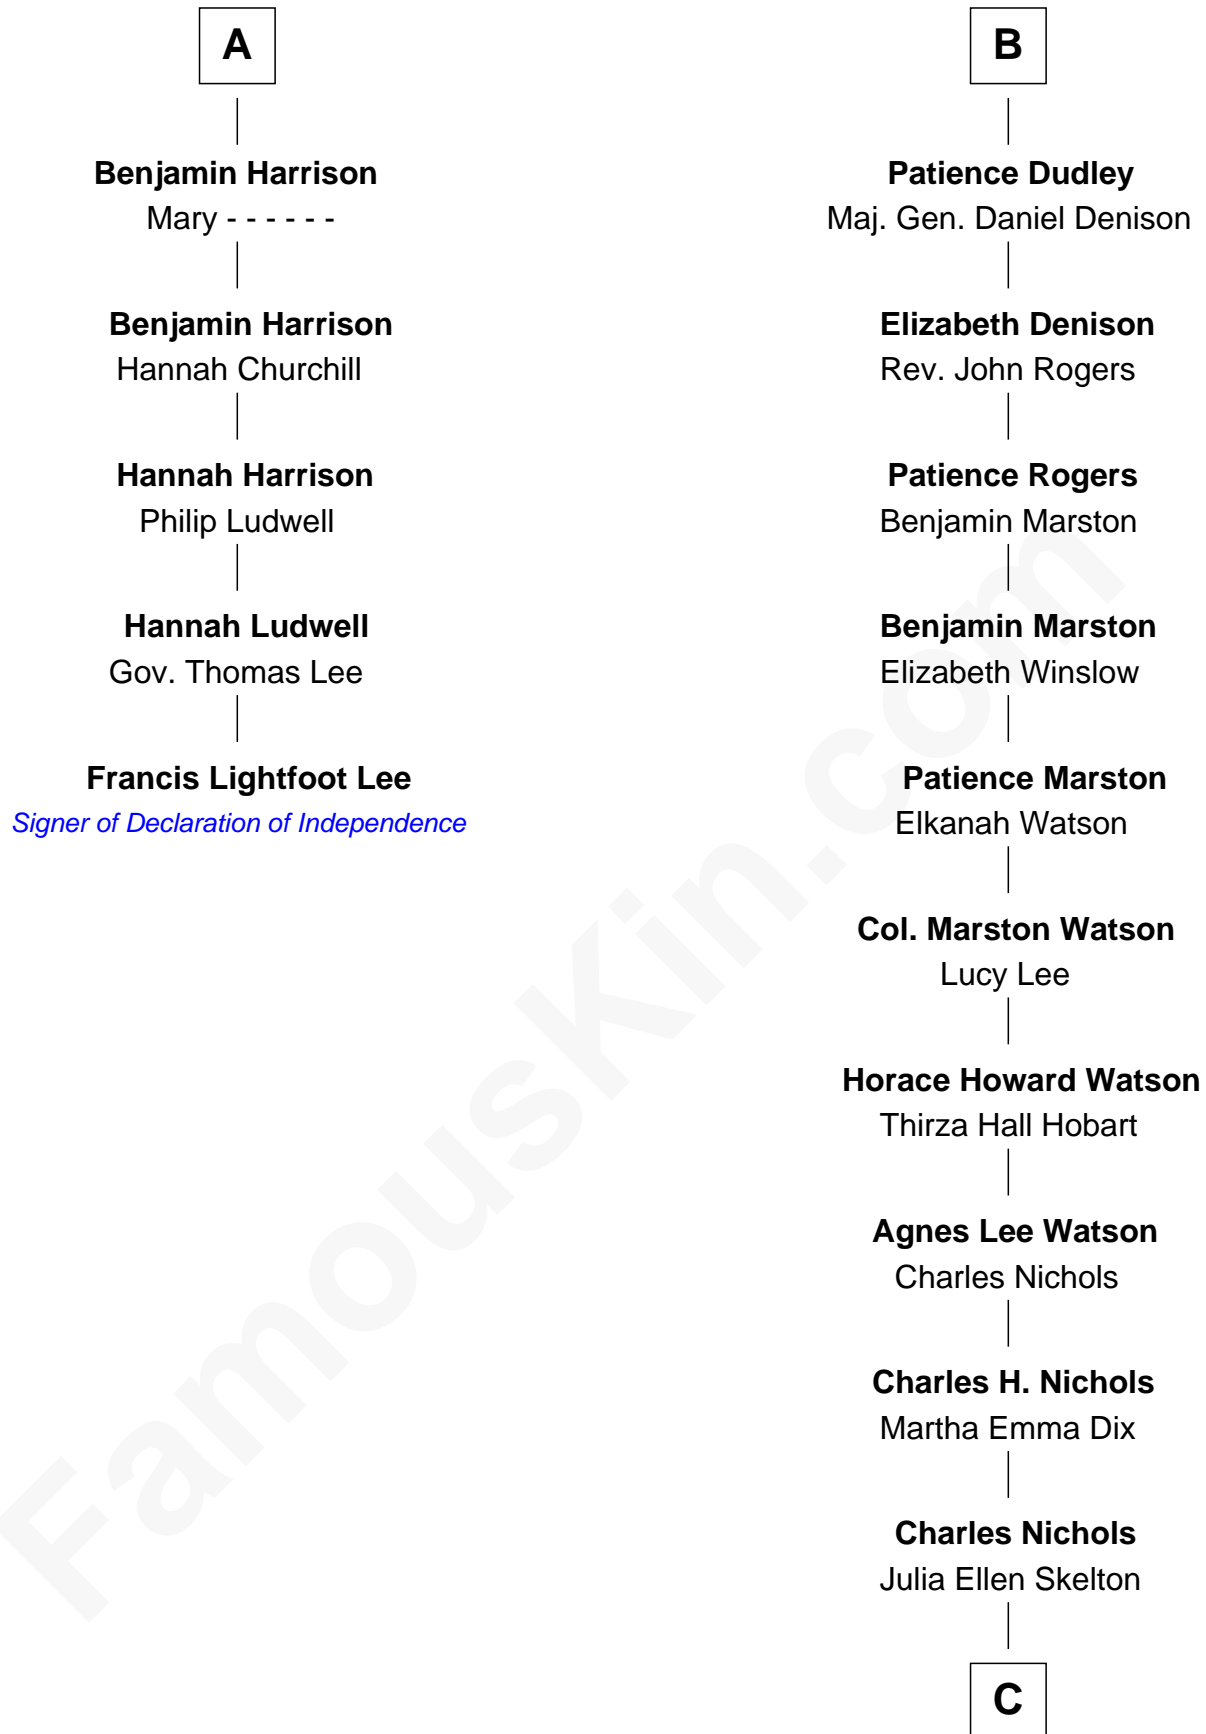

FamousKin.com

Relationship Chart of

Francis Lightfoot Lee

Signer of the Declaration of Independence

11th cousin 8 times removed of

John Cena

Movie Actor and WWE Pro Wrestler

C