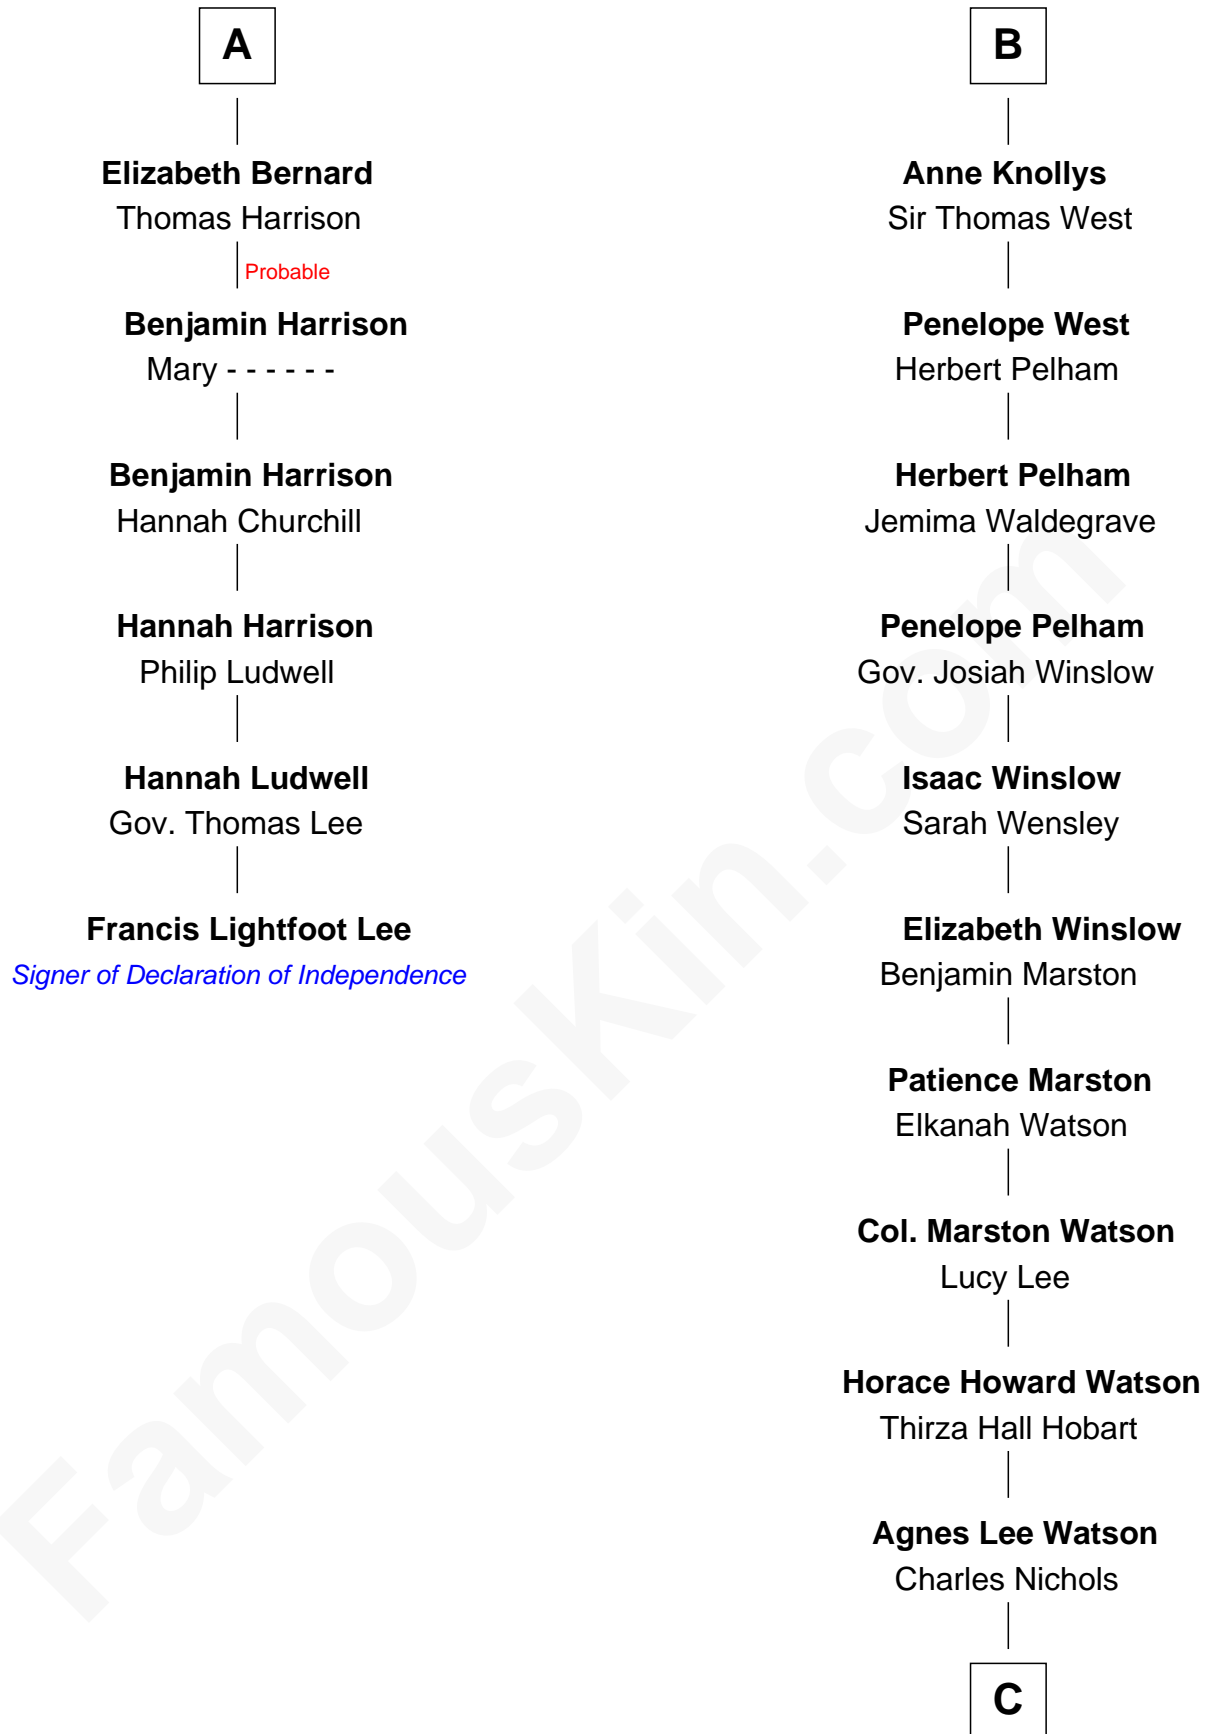

FamousKin.com

Relationship Chart of

Francis Lightfoot Lee

Signer of the Declaration of Independence

12th cousin 9 times removed of

John Cena

Movie Actor and WWE Pro Wrestler

C