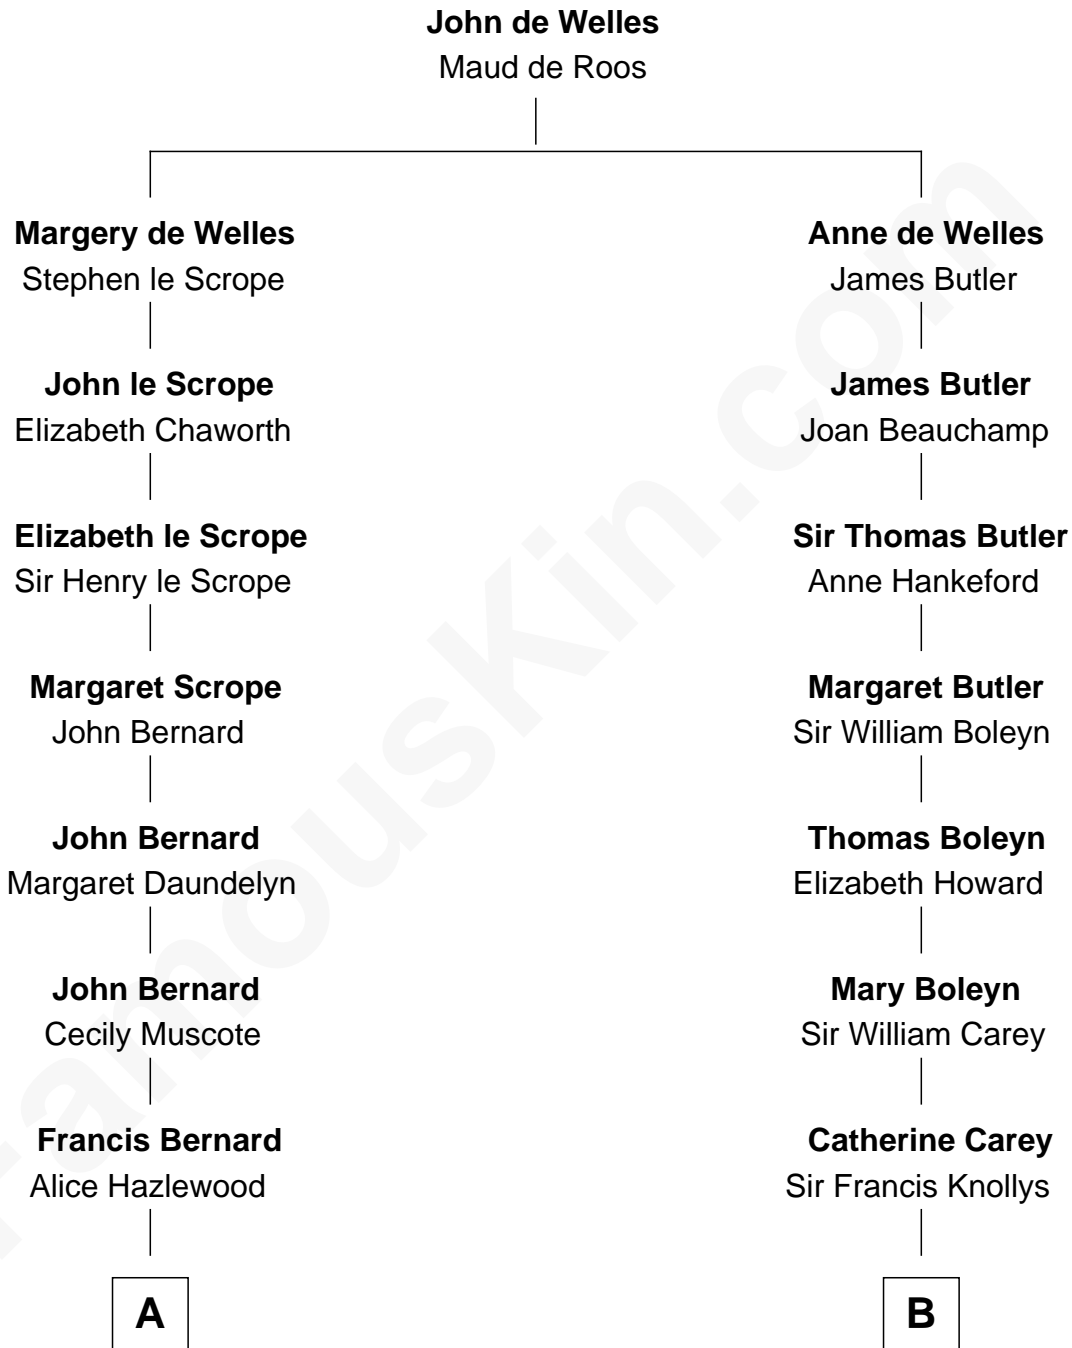

FamousKin.com

Relationship Chart of

Francis Lightfoot Lee

Signer of the Declaration of Independence

12th cousin 9 times removed of

John Cena

Movie Actor and WWE Pro Wrestler

C