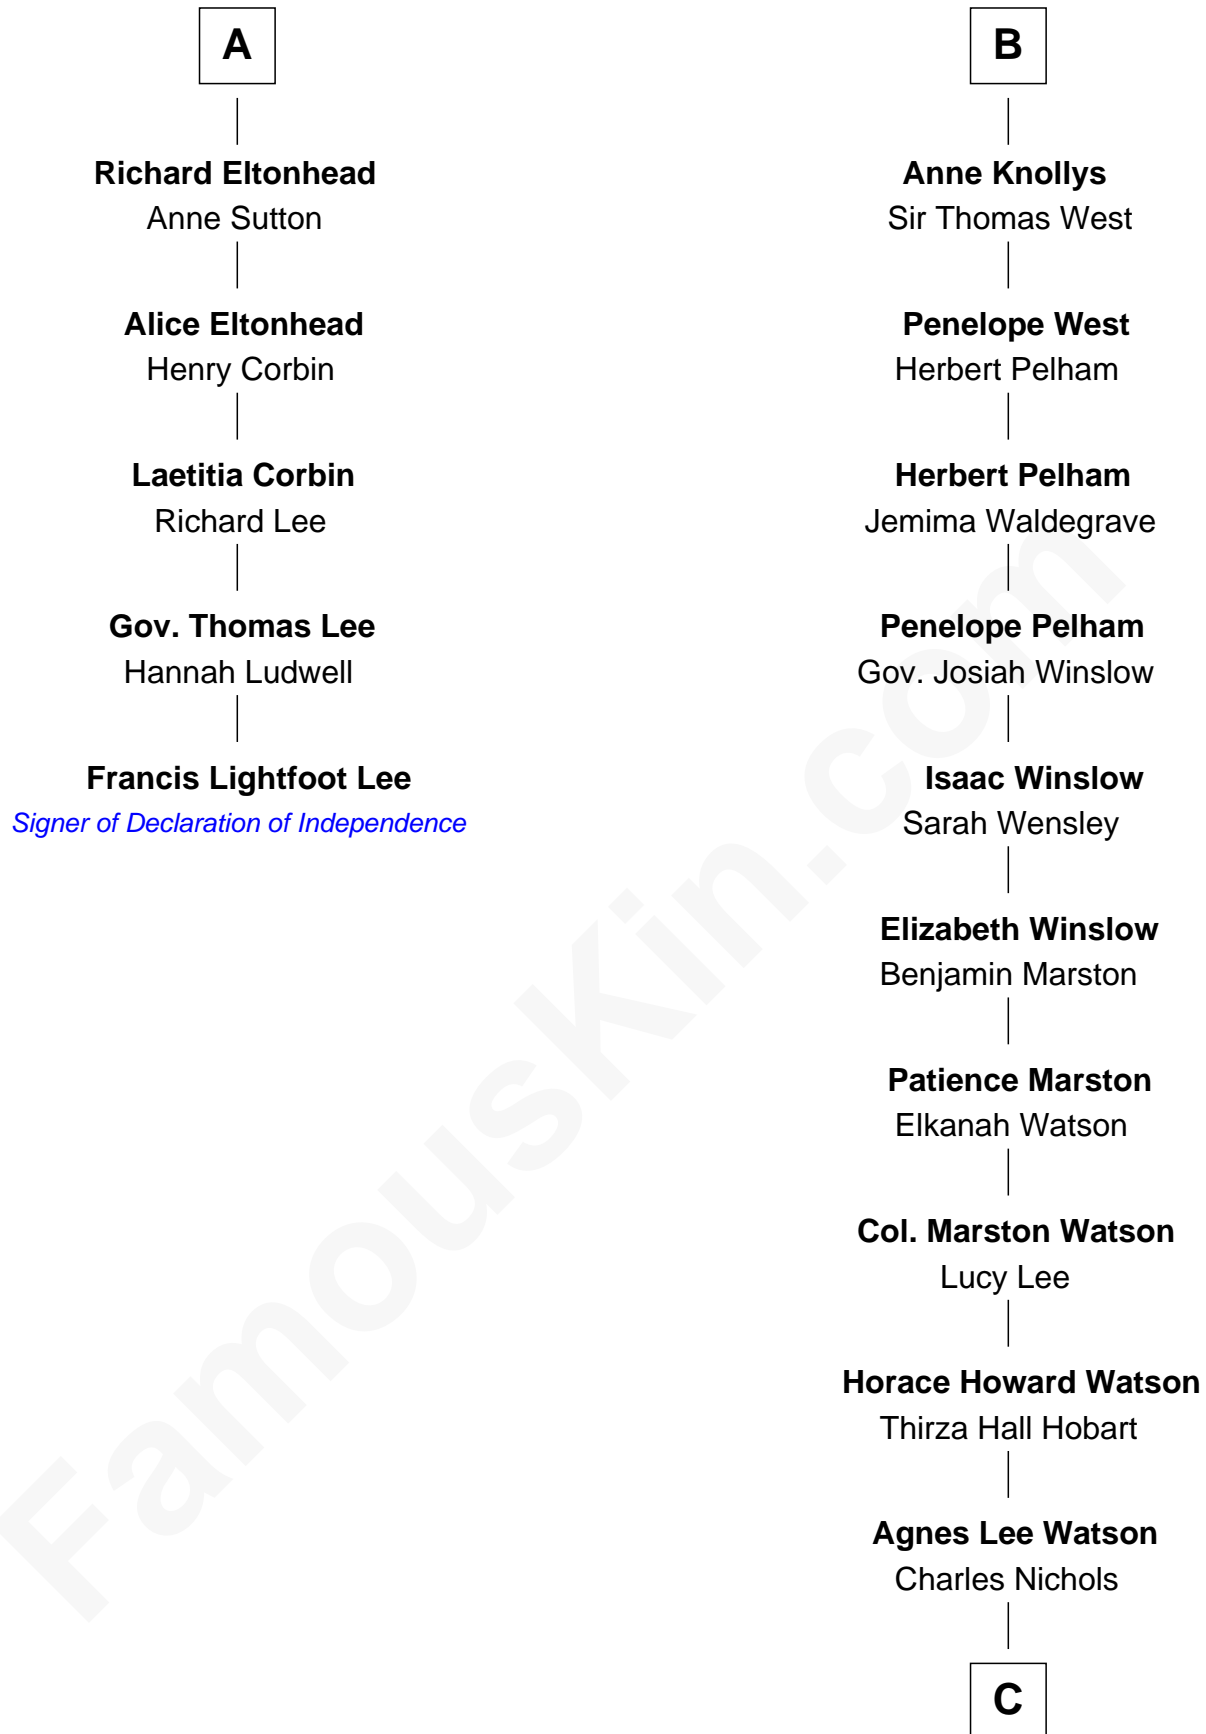

FamousKin.com

Relationship Chart of

Francis Lightfoot Lee

Signer of the Declaration of Independence

11th cousin 10 times removed of

John Cena

Movie Actor and WWE Pro Wrestler

Sir Richard Fitzalan

Thomas Boleyn

Elizabeth Howard

Mary Boleyn

Sir William Carey

Catherine Carey

Sir Francis Knollys

B

C