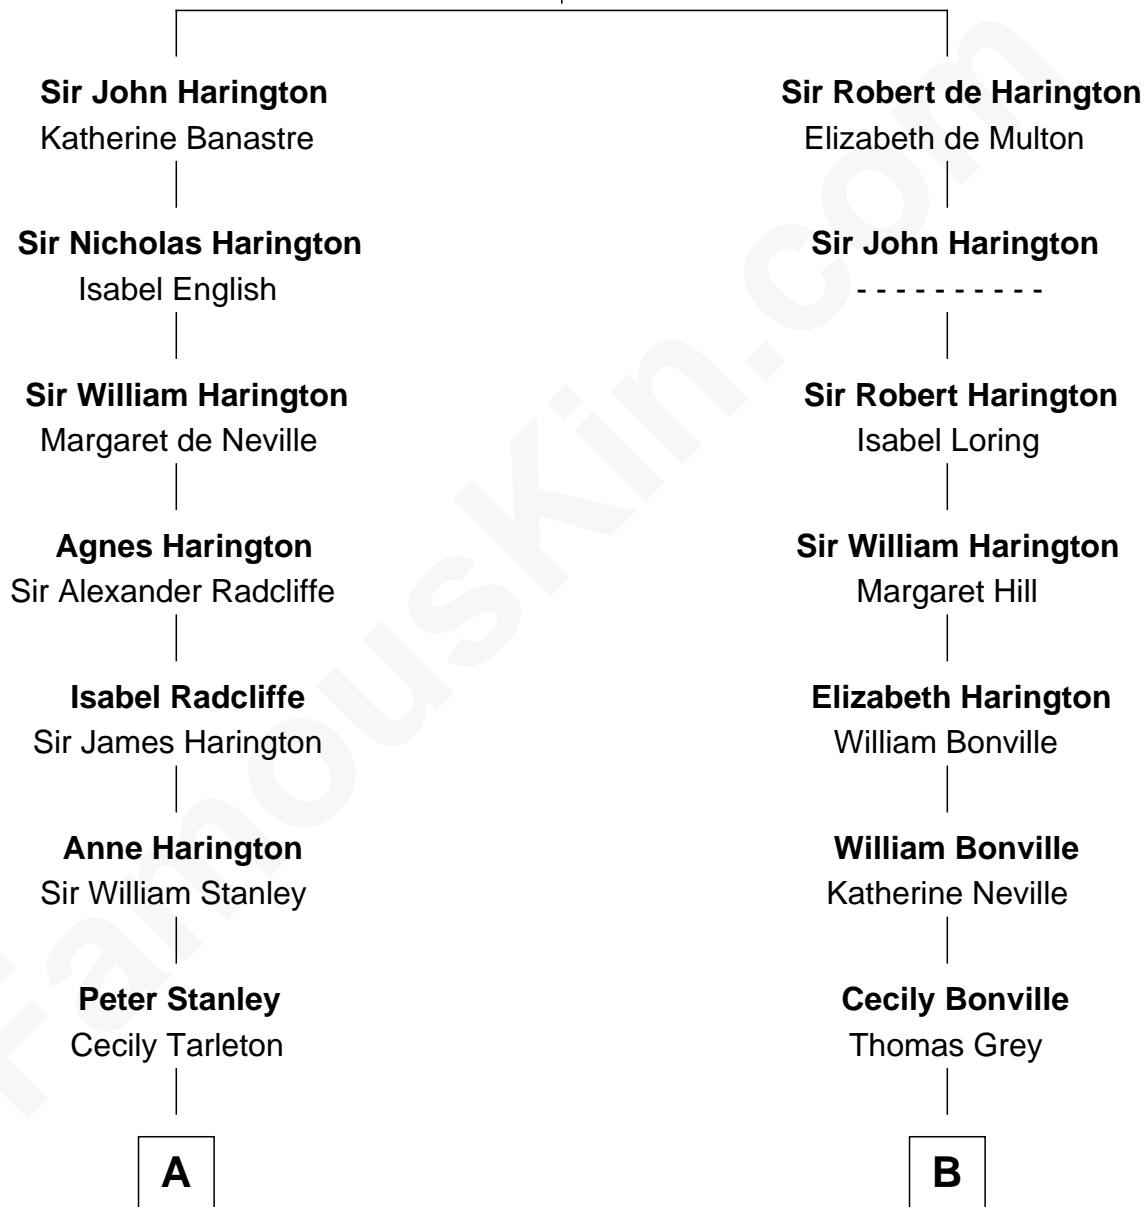

FamousKin.com

Relationship Chart of

Francis Lightfoot Lee

Signer of the Declaration of Independence

12th cousin 9 times removed of

J. K. Simmons

TV and Movie Actor

Sir John de Harington

Joan - - - - -

C

|
Sedgwick Russell Hazen

Mary Isabelle Barr

|
Lewis Jacob Hazen

Emma Broaddus Lewis

|
Ruth Hazen

Col. Ralph Archibald Kimble