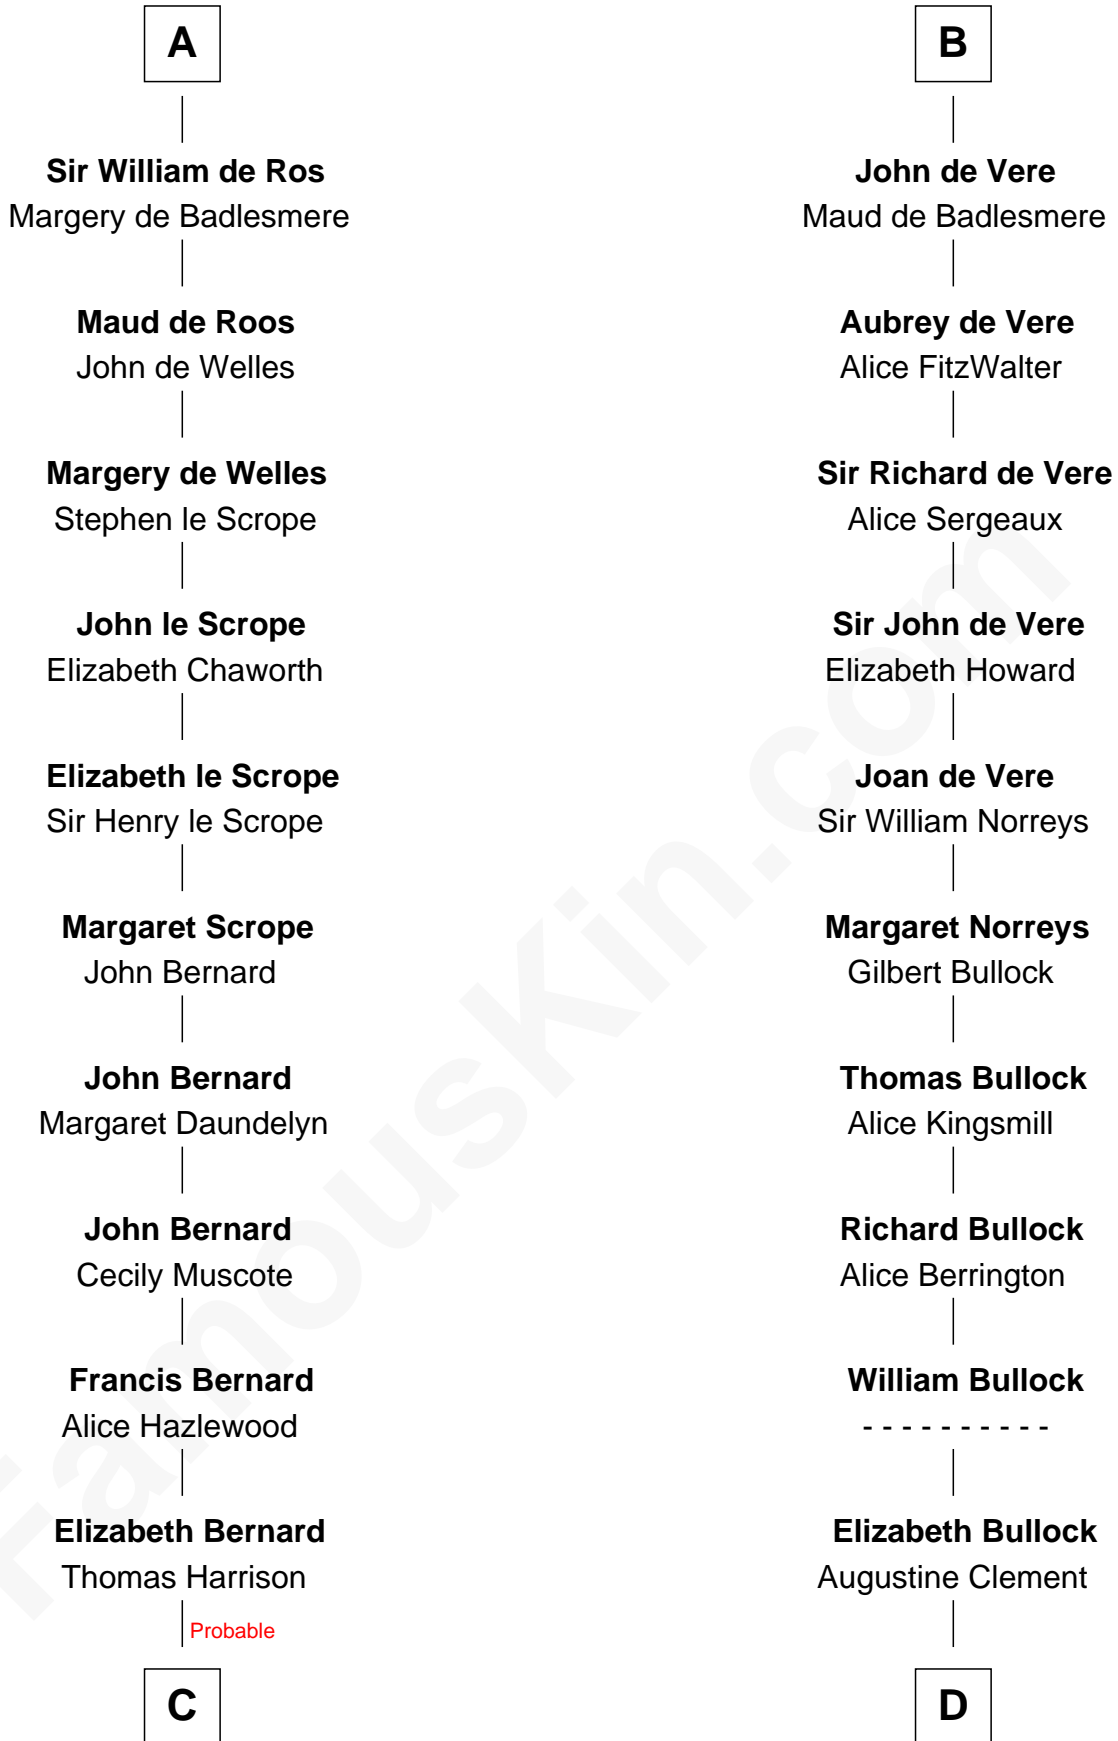

FamousKin.com

Relationship Chart of

Francis Lightfoot Lee

Signer of the Declaration of Independence

21st cousin of

Samuel Howard

Boston Tea Party Participant

Norman Ranulf

William de Ros
Maude de Vaux

A

Simon I de St. Liz
Maud of Northumberland

Maud de St. Liz
Saher I de Quincy

Robert de Quincy
Orabel FitzNess

Sir Saher IV de Quincy
Margaret de Beaumont

Hawise de Quincy
Hugh de Vere

Robert de Vere
Alice de Sanford

Sir Alfonso de Vere
Joan Foliot

B

C

Benjamin Harrison

Mary - - - - -

Benjamin Harrison

Hannah Churchill