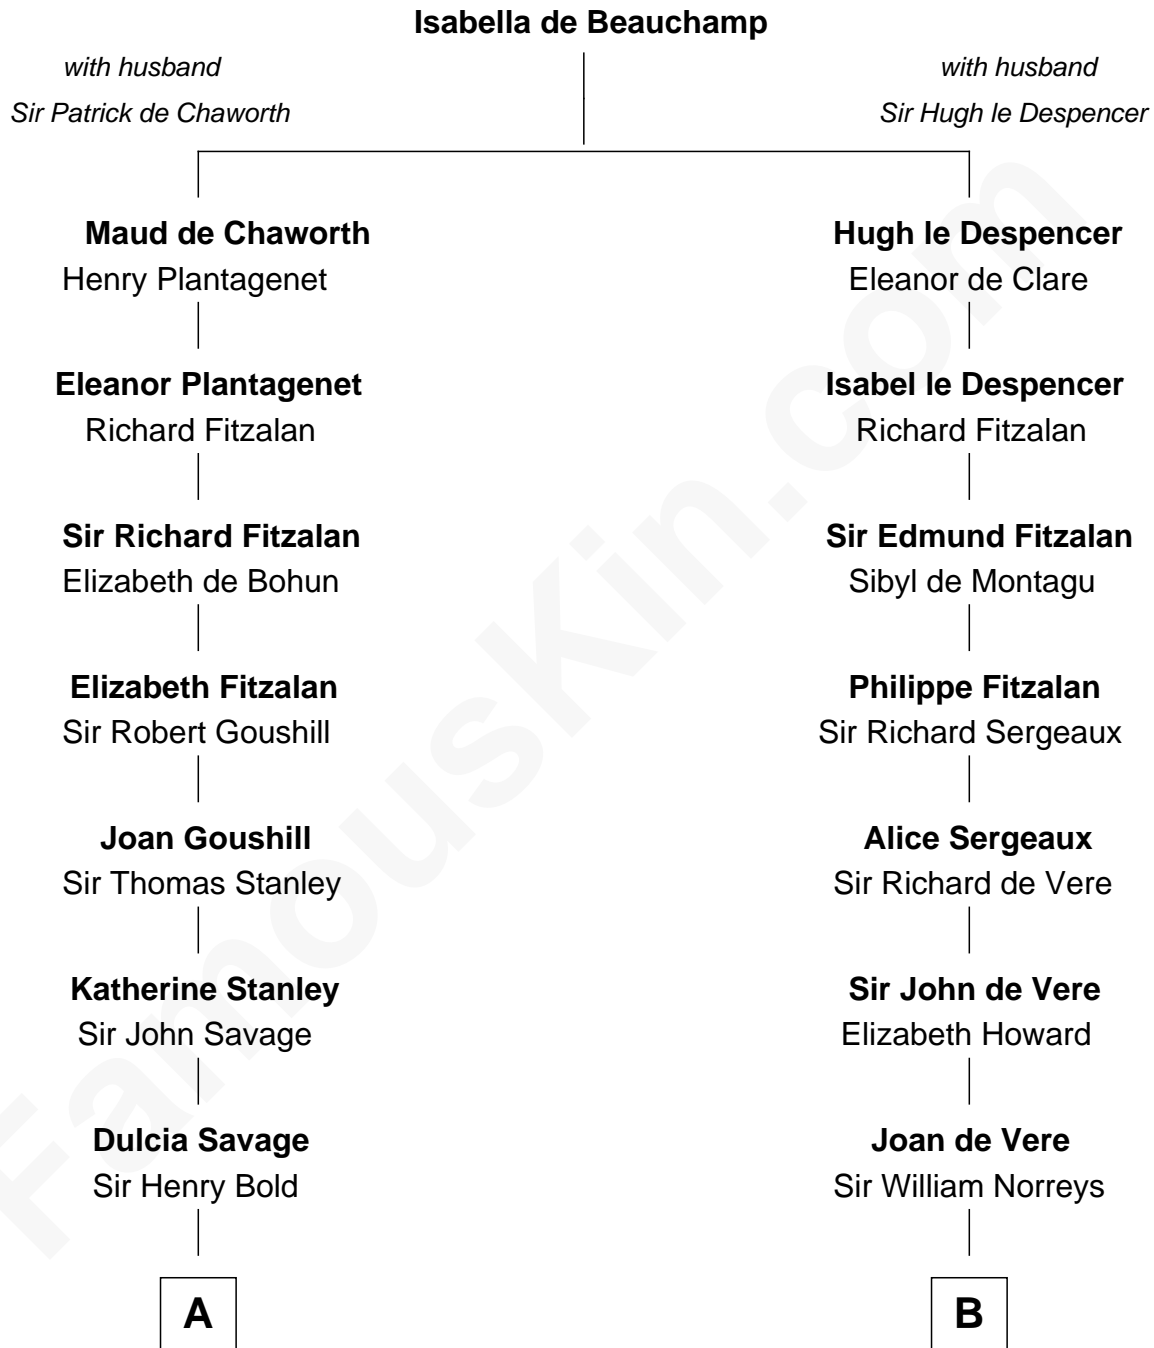

## Relationship Chart of

### Francis Lightfoot Lee

*Signer of the Declaration of Independence*

14th cousin 2 times removed of

**Samuel Howard**

*Boston Tea Party Participant*

**A**

**Maud Bold**  
Thomas Gerard

**Jennet Gerard**  
Richard Eltonhead