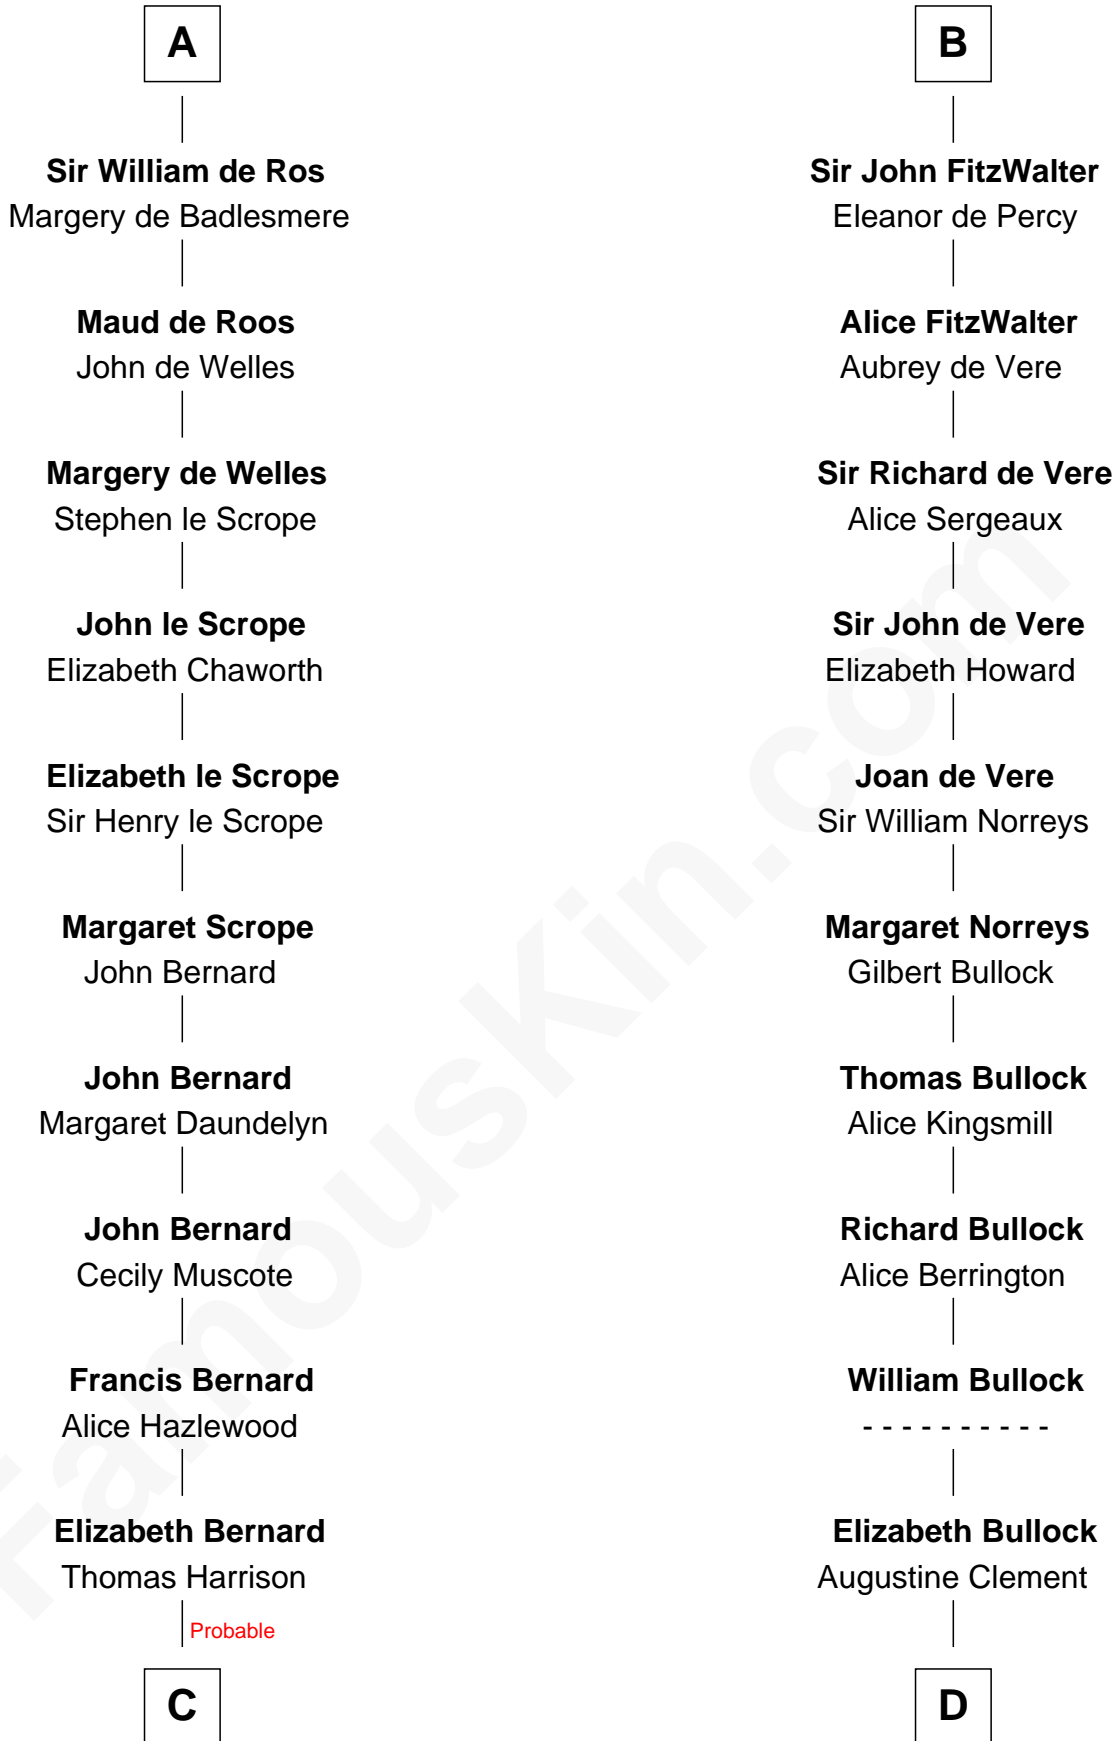

FamousKin.com

Relationship Chart of

Francis Lightfoot Lee

Signer of the Declaration of Independence

21st cousin of

Samuel Howard

Boston Tea Party Participant

Sir Walter Giffard

Agnes Flaitel

C

Benjamin Harrison

Mary - - - - -

Benjamin Harrison

Hannah Churchill

Hannah Harrison

Philip Ludwell

Hannah Ludwell

Gov. Thomas Lee

Francis Lightfoot Lee

Signer of Declaration of Independence

D

Elizabeth Clement

William Sumner

Hannah Sumner