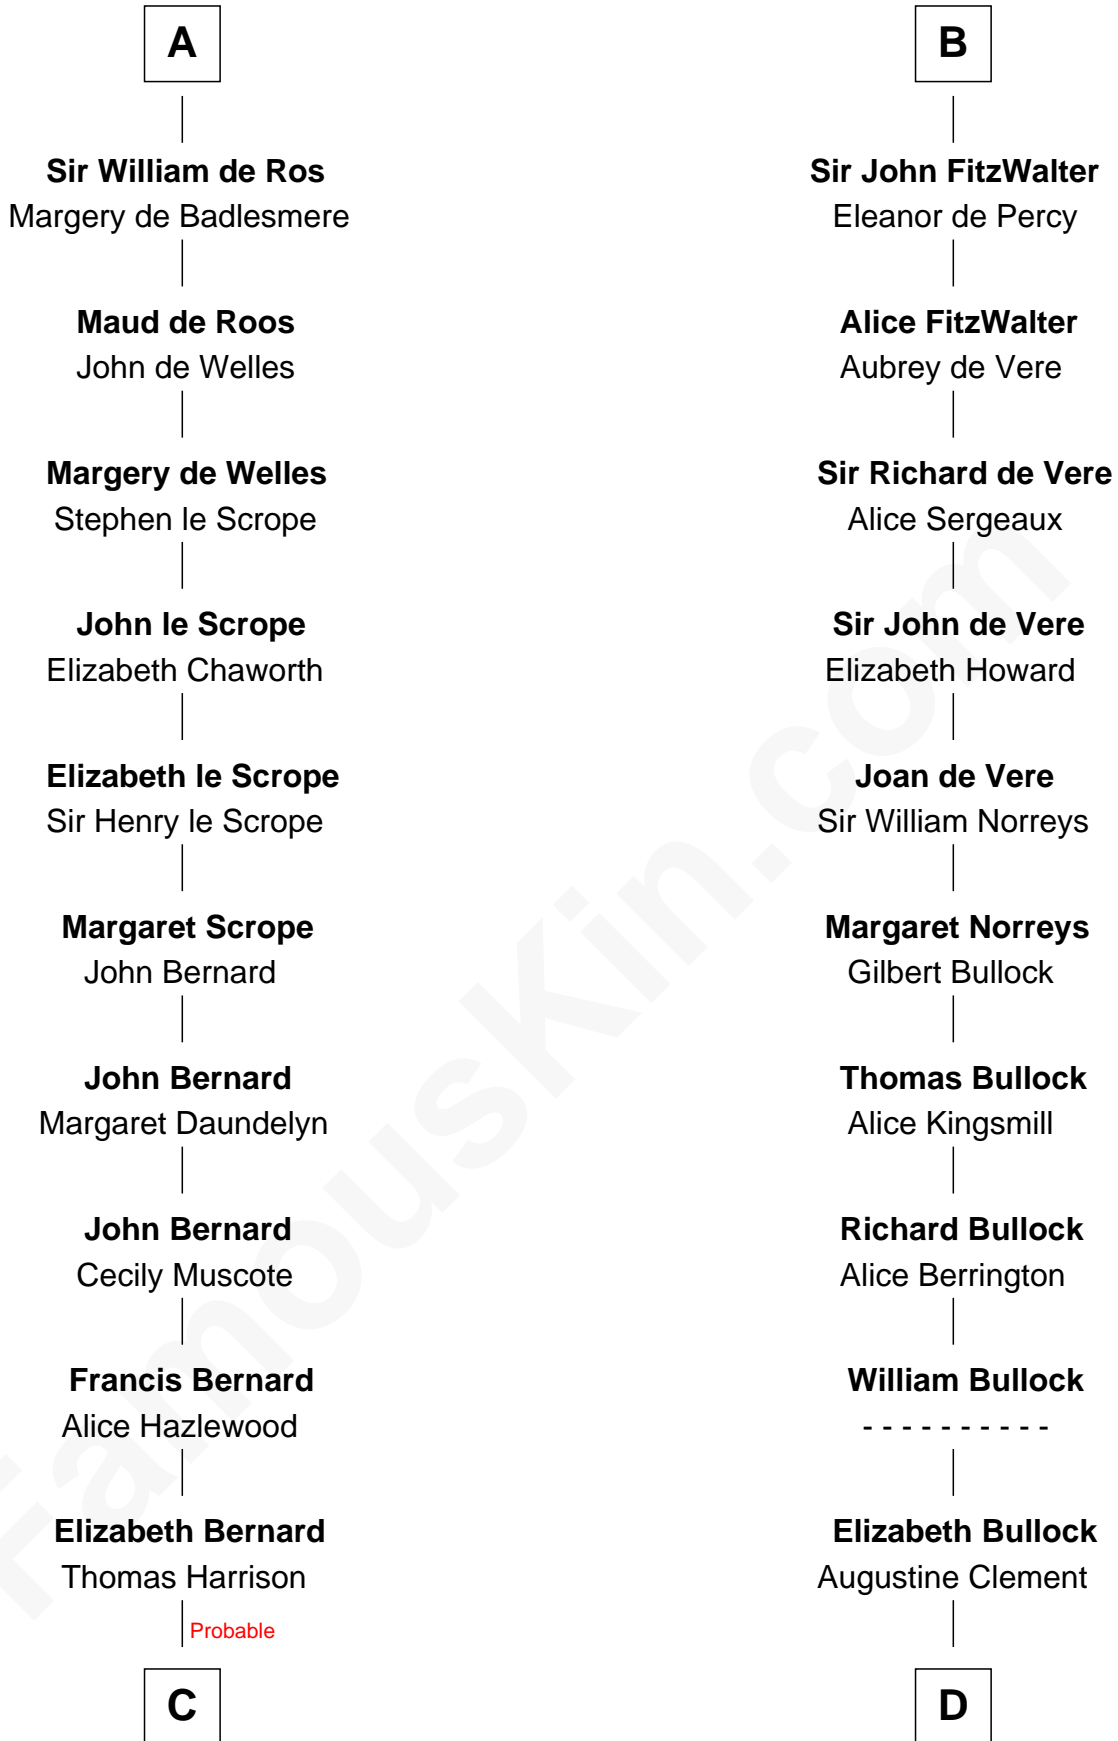

FamousKin.com

Relationship Chart of

Francis Lightfoot Lee

Signer of the Declaration of Independence

21st cousin of

Samuel Howard

Boston Tea Party Participant

Gilbert Crispin

C

Benjamin Harrison

Mary - - - - -

Benjamin Harrison

Hannah Churchill

Hannah Harrison

Philip Ludwell

Hannah Ludwell

Gov. Thomas Lee

Francis Lightfoot Lee

Signer of Declaration of Independence

D

Elizabeth Clement

William Sumner

Hannah Sumner

John Goffe