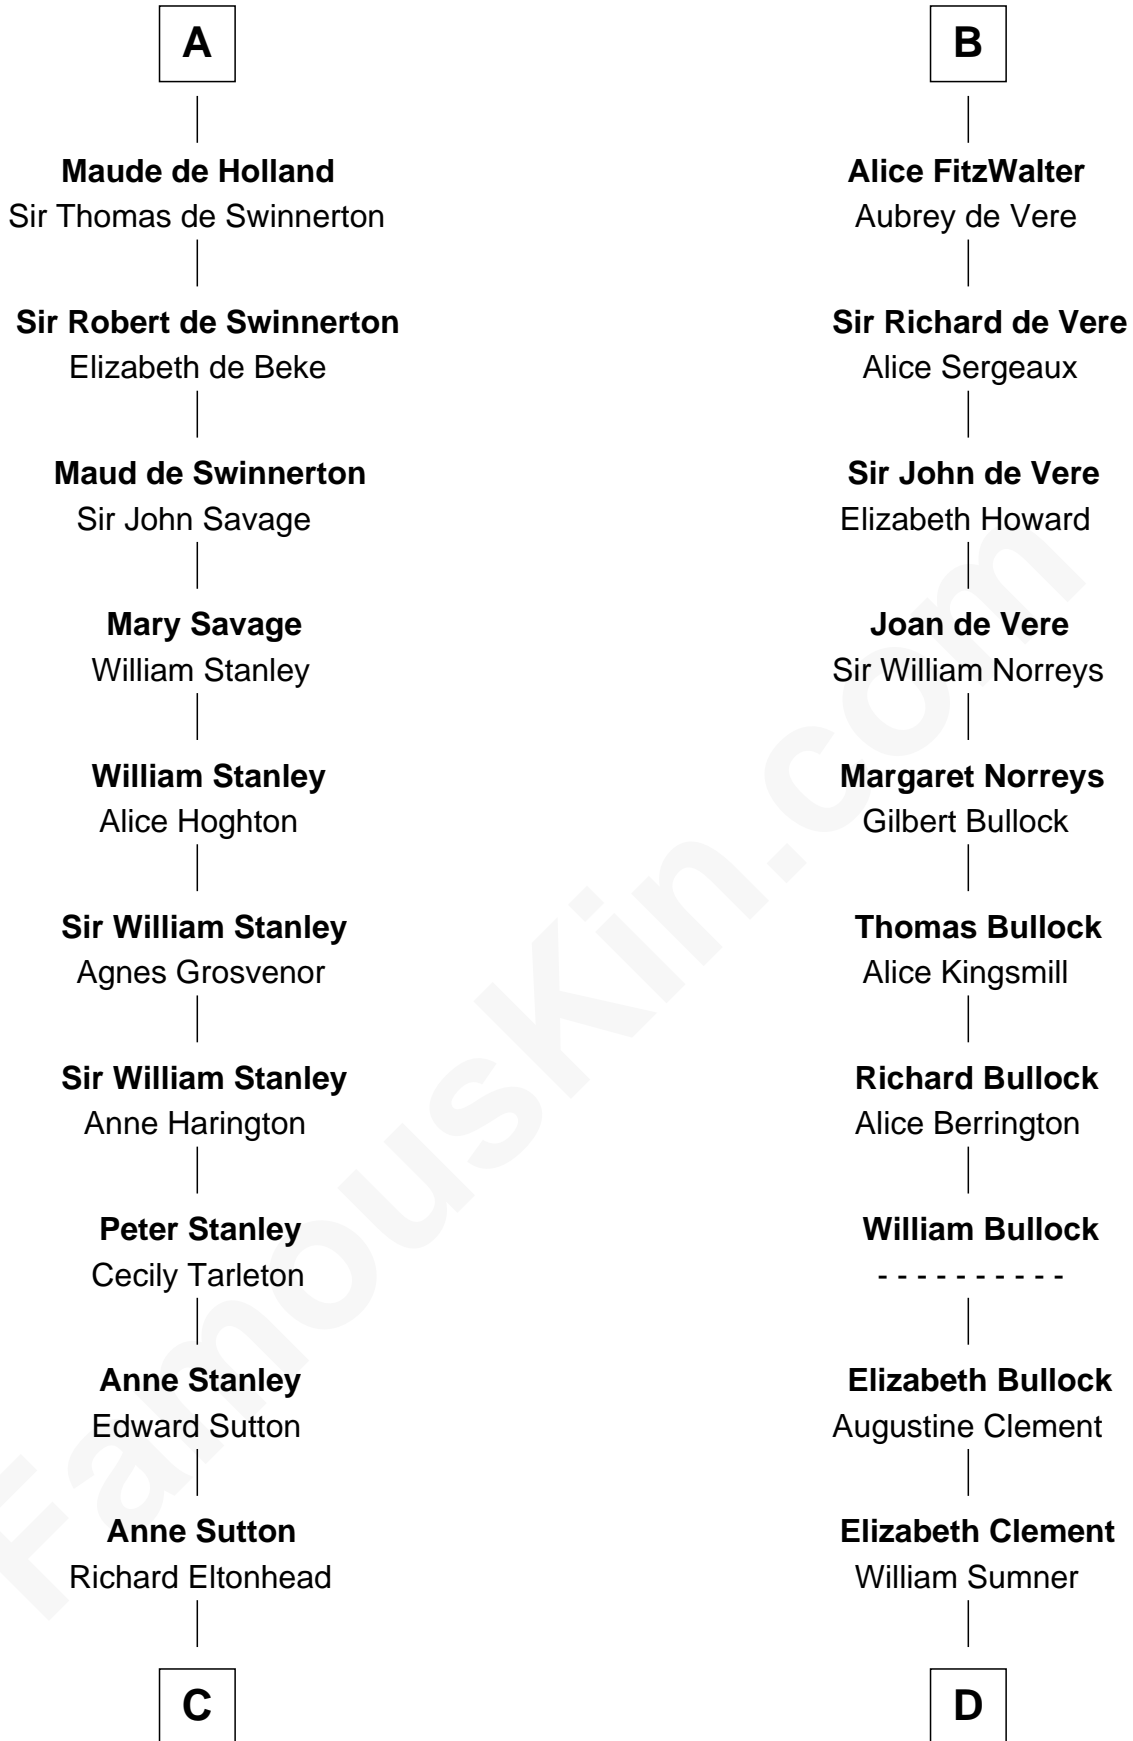

FamousKin.com

Relationship Chart of

Francis Lightfoot Lee

Signer of the Declaration of Independence

20th cousin of

Samuel Howard

Boston Tea Party Participant

William Talvas
Alice of Burgundy

C

Alice Eltonhead

Henry Corbin

Laetitia Corbin

Richard Lee

Gov. Thomas Lee

Hannah Ludwell

Francis Lightfoot Lee