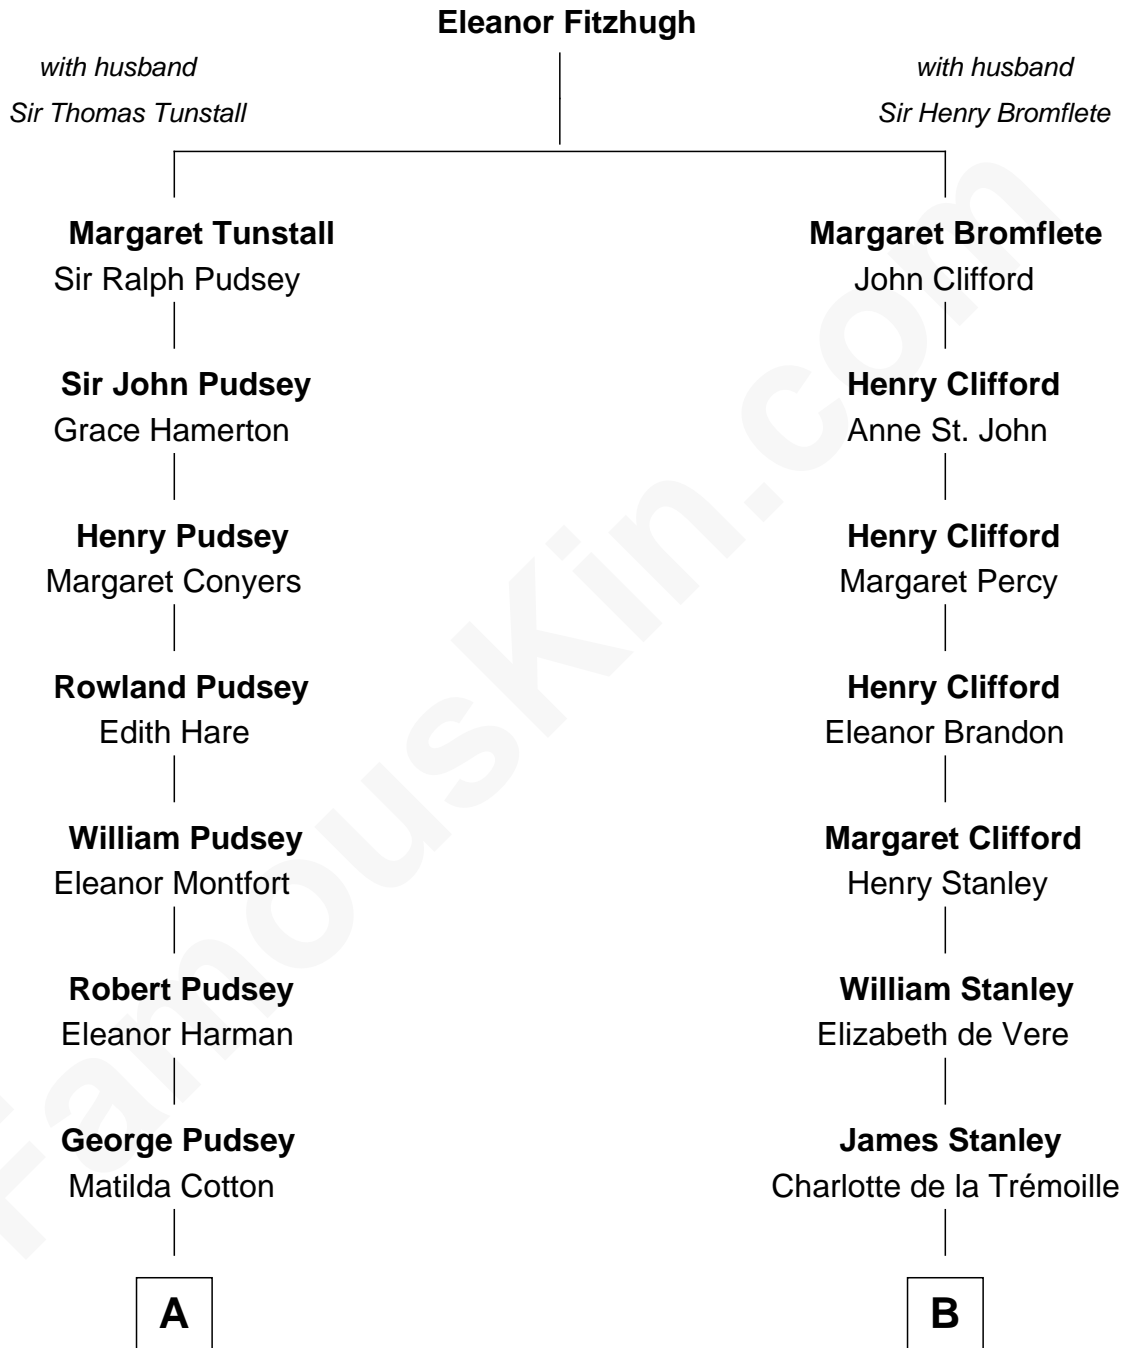

FamousKin.com

Relationship Chart of

Francis Lightfoot Lee

Signer of the Declaration of Independence

12th cousin 7 times removed of

Cara Delevingne

Fashion Model and Movie Actress