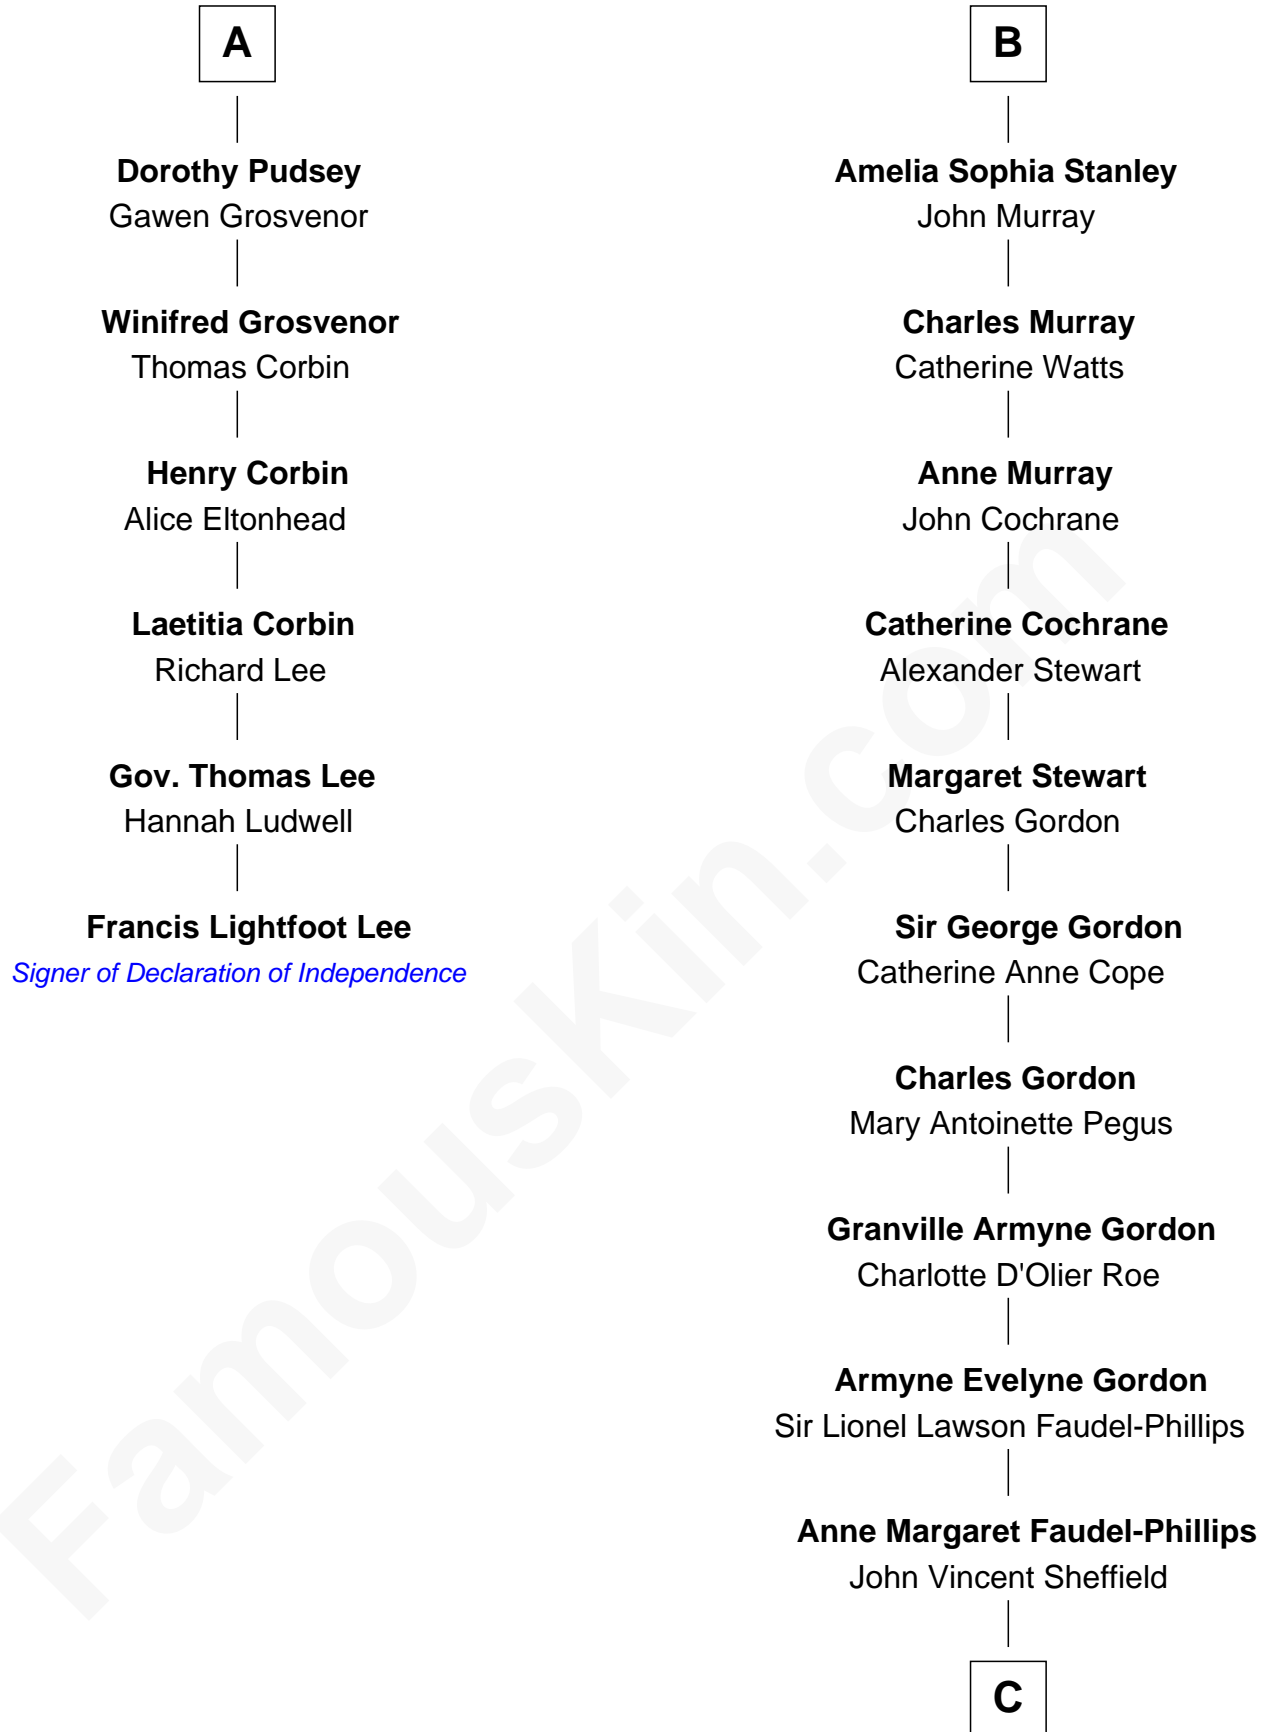

## Relationship Chart of

### Francis Lightfoot Lee

*Signer of the Declaration of Independence*

**12th cousin 7 times removed of**

### Cara Delevingne

*Fashion Model and Movie Actress*

C

**Jane Armyne Sheffield**  
Sir Jocelyn Edward Greville Stevens

**Pandora Anne Stevens**  
Charles Hamar Delevingne

**Cara Delevingne**  
*Model and Actress*