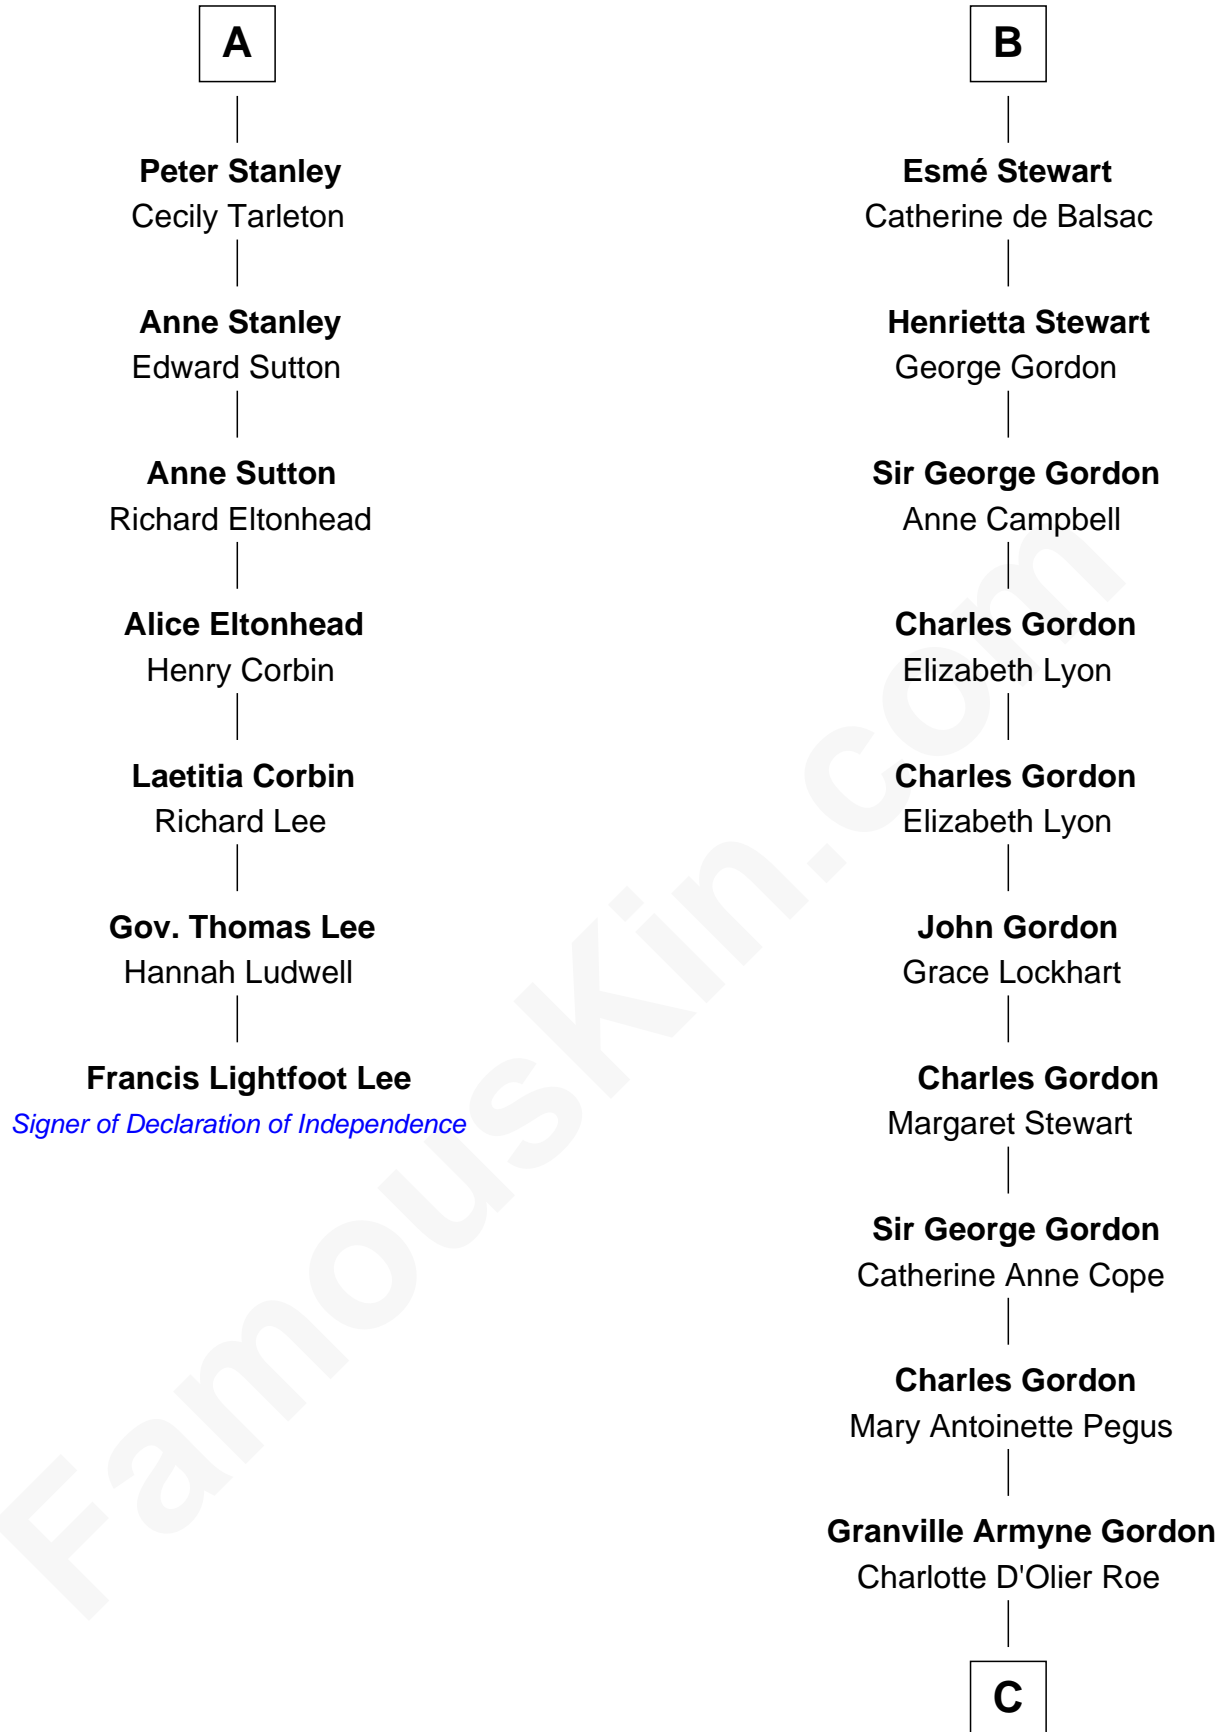

FamousKin.com

Relationship Chart of

Francis Lightfoot Lee

Signer of the Declaration of Independence

13th cousin 8 times removed of

Cara Delevingne

Fashion Model and Movie Actress

Sir Robert de Holland

Maude la Zouche

C

Armyne Evelyne Gordon

Sir Lionel Lawson Faudel-Phillips

Anne Margaret Faudel-Phillips

John Vincent Sheffield

Jane Armyne Sheffield

Sir Jocelyn Edward Greville Stevens