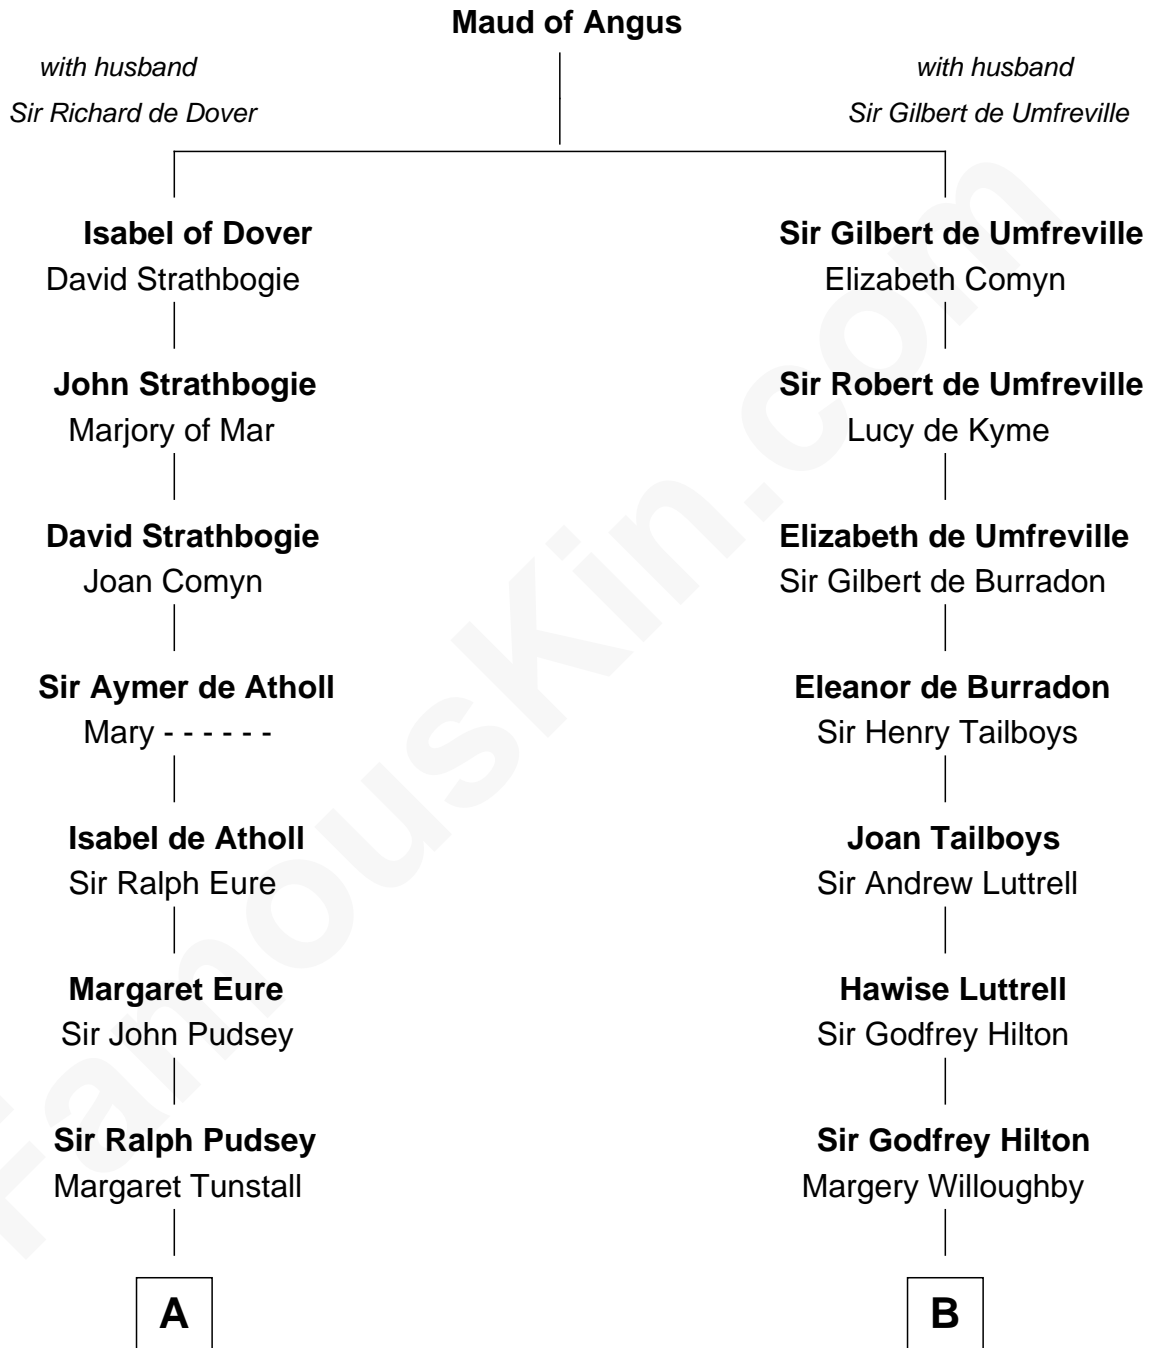

FamousKin.com

Relationship Chart of

Francis Lightfoot Lee

Signer of the Declaration of Independence

18th cousin 2 times removed of

Franklin D. Roosevelt

32nd U.S. President