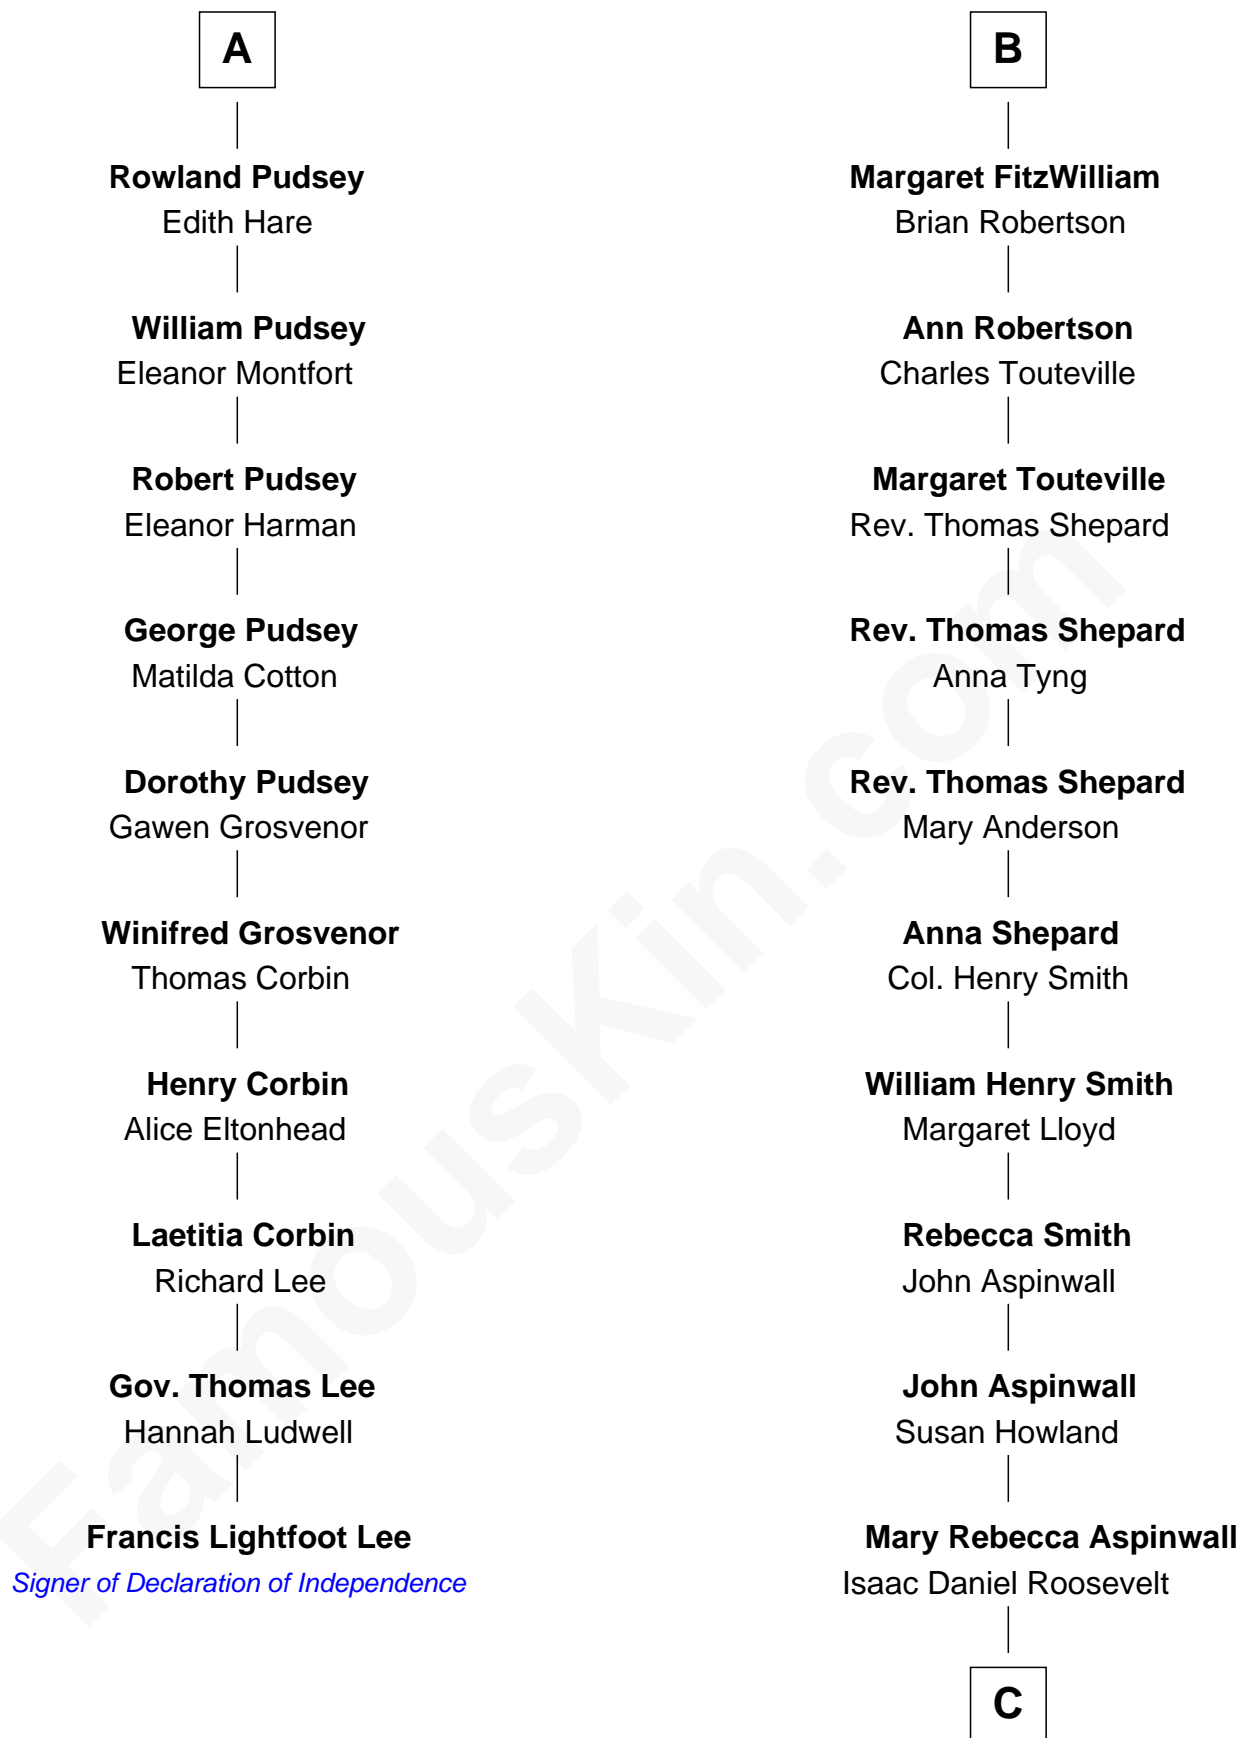

FamousKin.com

Relationship Chart of

Francis Lightfoot Lee

Signer of the Declaration of Independence

16th cousin 2 times removed of

Franklin D. Roosevelt

32nd U.S. President

Sir John Marmion

Maud de Furnival

C

James Roosevelt

Sara Delano

Franklin D. Roosevelt

32nd U.S. President

FamousKin.com