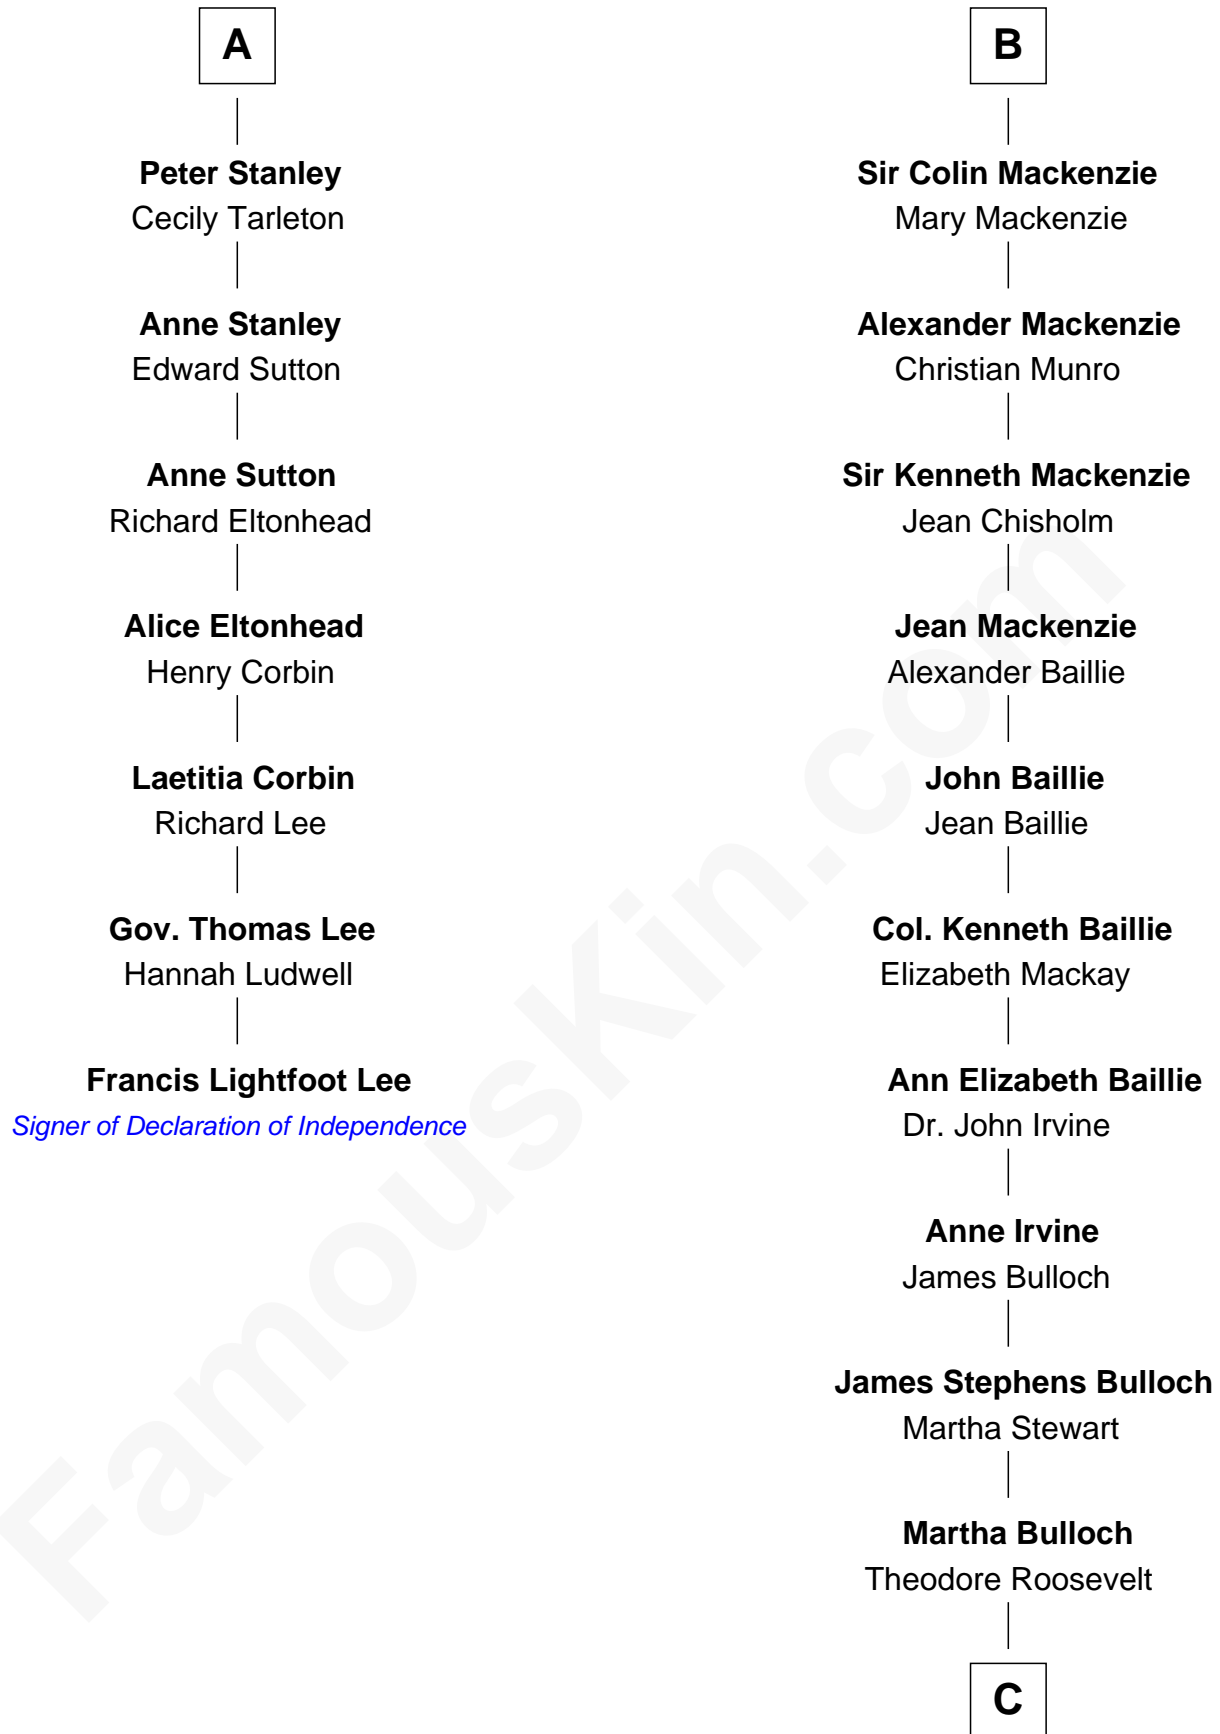

FamousKin.com

Relationship Chart of

Francis Lightfoot Lee

Signer of the Declaration of Independence

13th cousin 5 times removed of

Eleanor Roosevelt

First Lady of President Franklin D. Roosevelt

Sir Robert de Holland

Maude la Zouche

C

Elliott Roosevelt
Anna Rebecca Hall

Eleanor Roosevelt
First Lady of Franklin Roosevelt

FamousKin.com