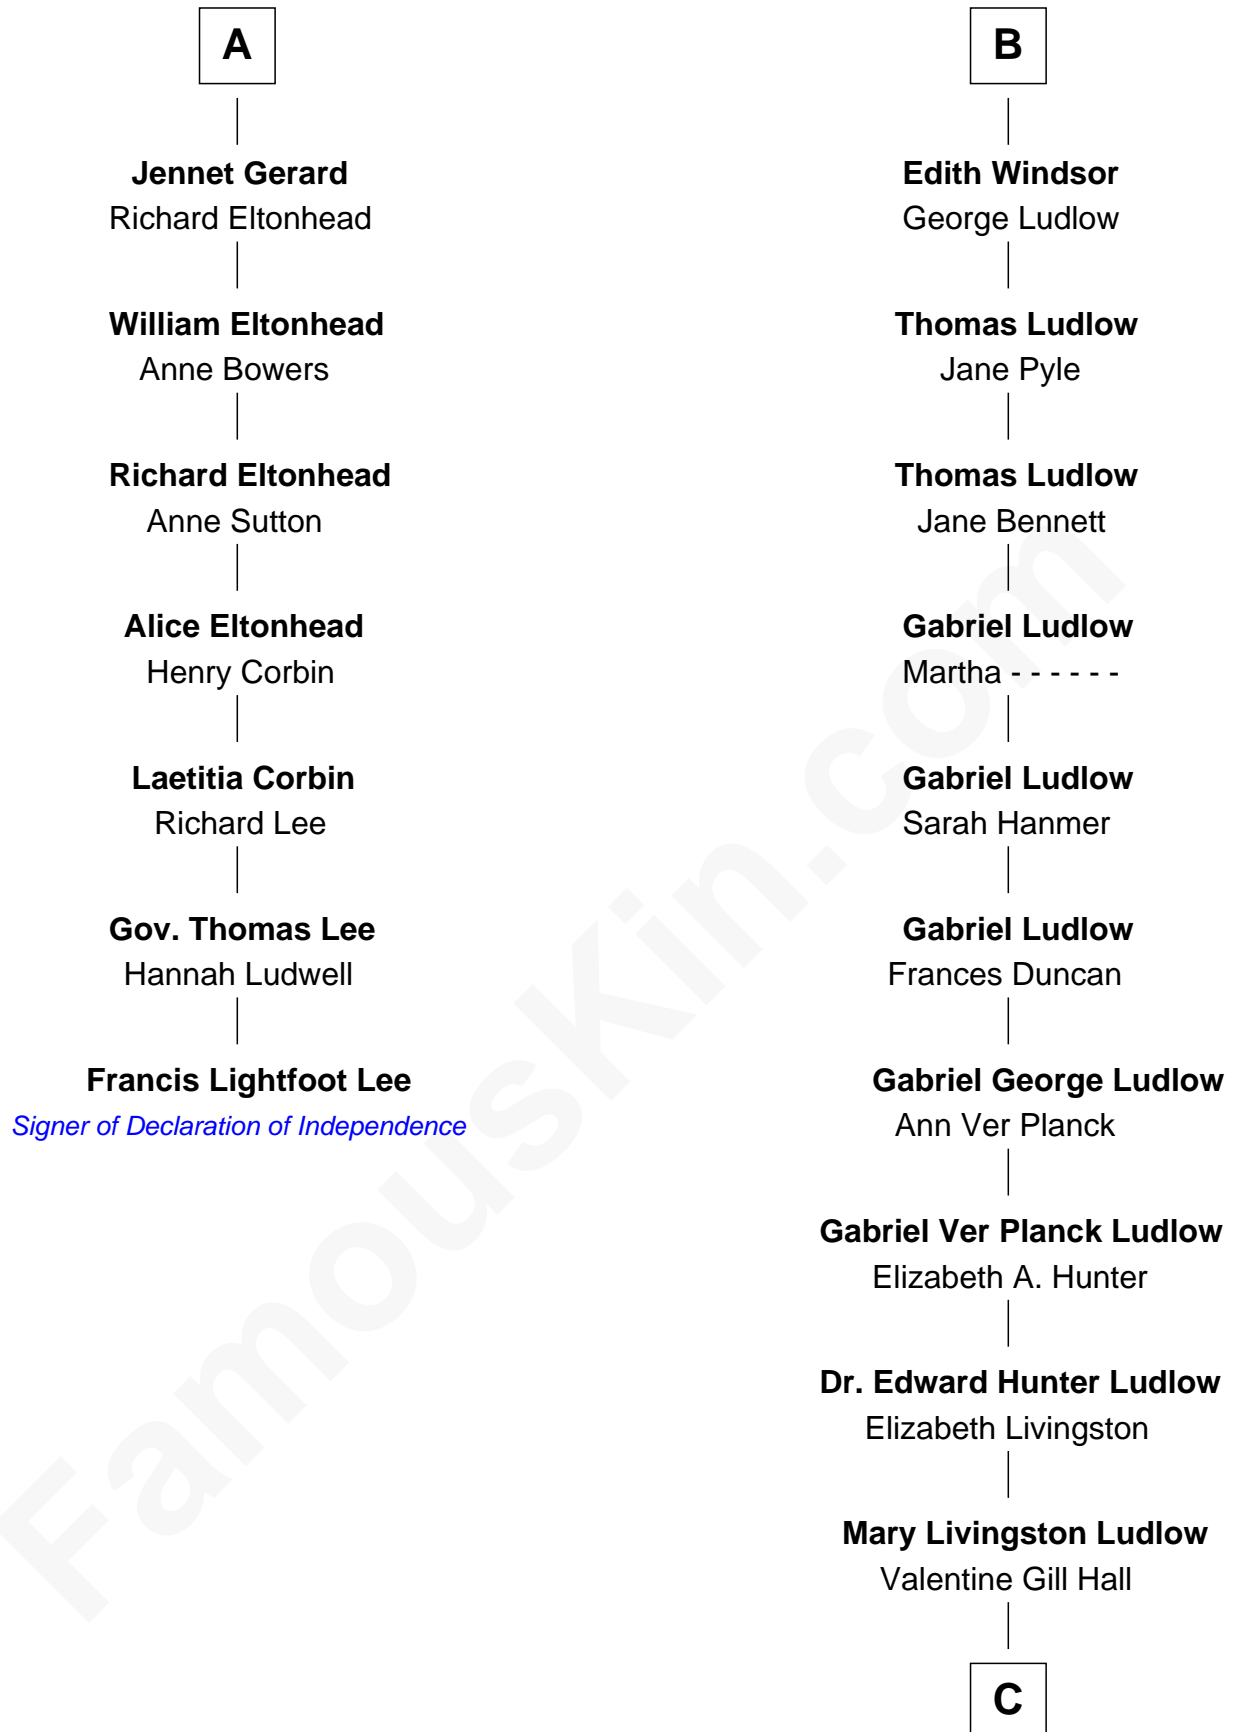

FamousKin.com

Relationship Chart of

Francis Lightfoot Lee

Signer of the Declaration of Independence

13th cousin 5 times removed of

Eleanor Roosevelt

First Lady of President Franklin D. Roosevelt

Humphrey de Bohun
Elizabeth Plantagenet

Sir William de Bohun
Elizabeth de Badlesmere

Elizabeth de Bohun
Sir Richard Fitzalan

Elizabeth Fitzalan
Sir Robert Goushill

Joan Goushill
Sir Thomas Stanley

Katherine Stanley
Sir John Savage

Dulcia Savage
Sir Henry Bold

Elizabeth Andrews
Sir Thomas de Windsor

Sir Andrews de Windsor
Elizabeth Blount

B

C

Anna Rebecca Hall

Elliott Roosevelt

Eleanor Roosevelt

First Lady of Franklin Roosevelt