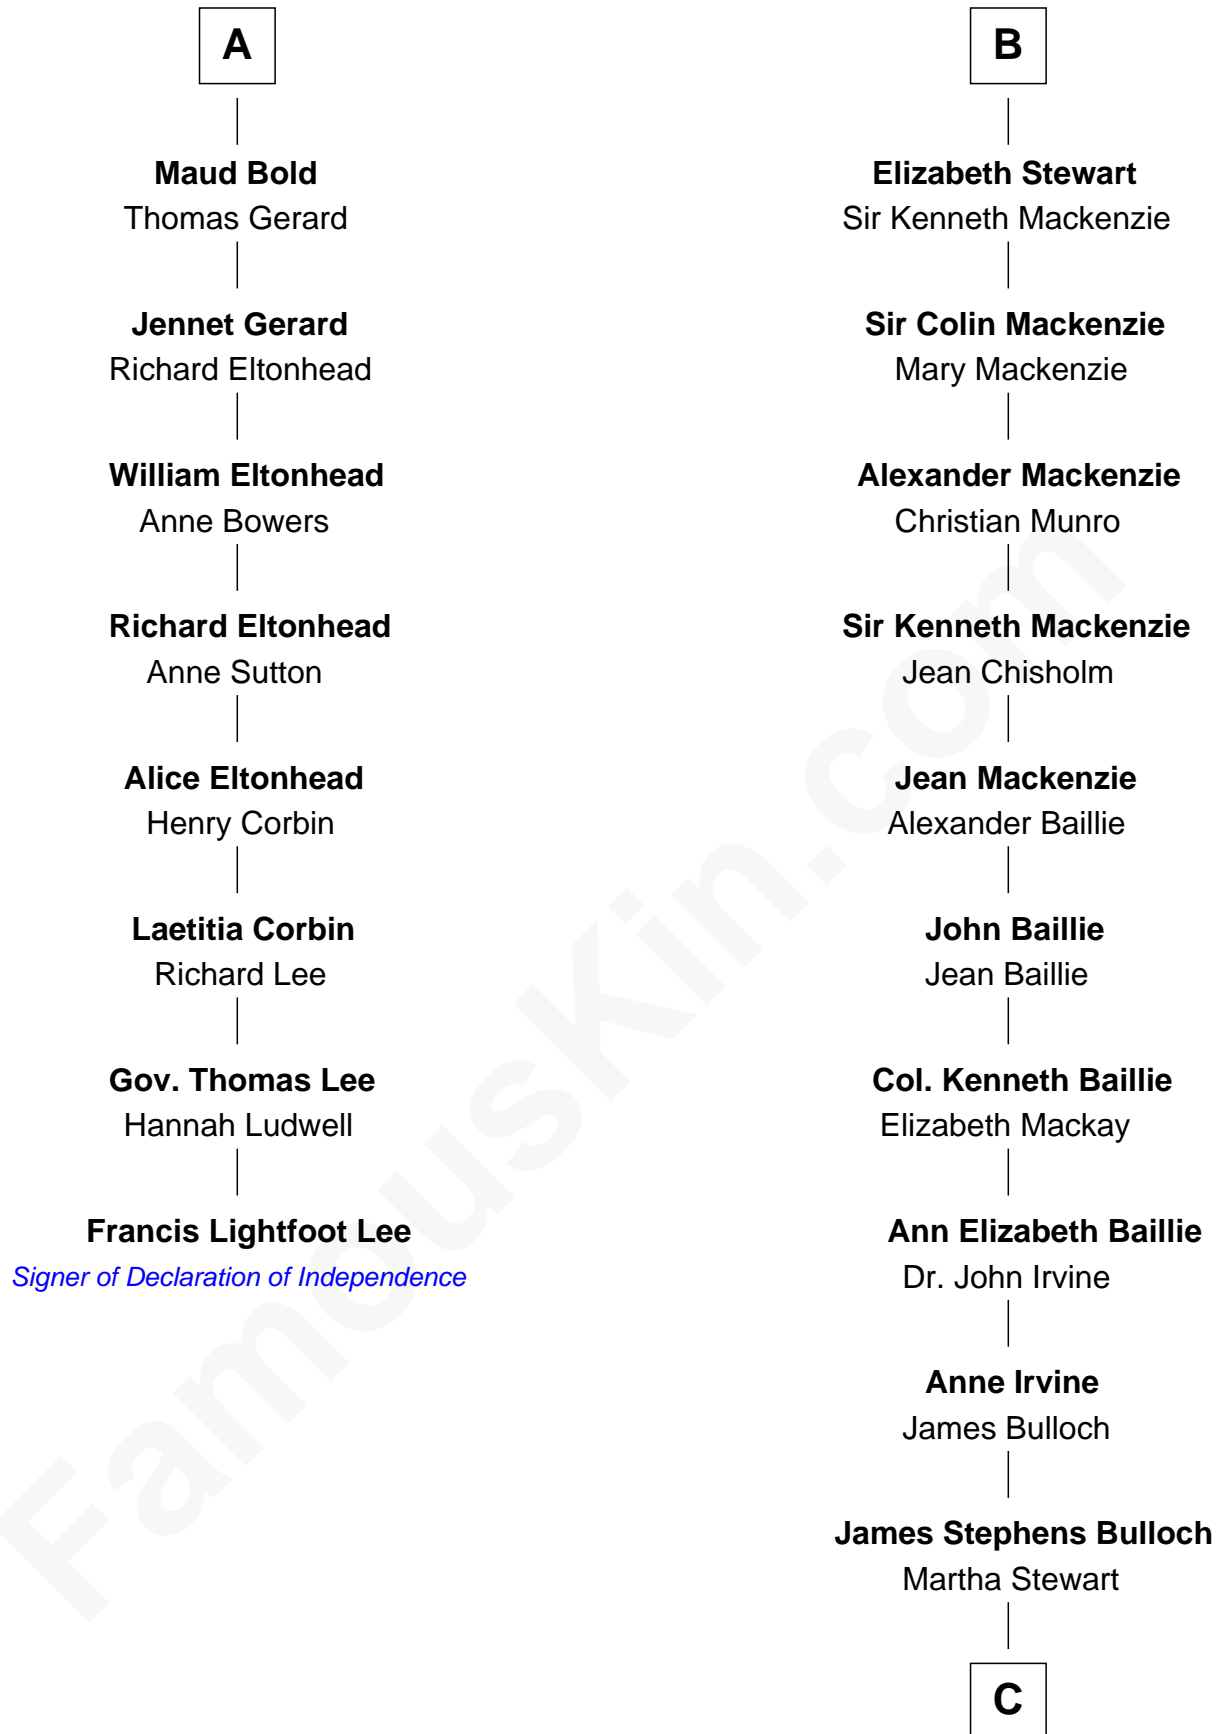

## Relationship Chart of

### Francis Lightfoot Lee

*Signer of the Declaration of Independence*

14th cousin 4 times removed of

### Theodore Roosevelt

*26th U.S. President*

**C**

—  
**Martha Bulloch**  
Theodore Roosevelt

—  
**Theodore Roosevelt**  
*26th U.S. President*

FamousKin.com