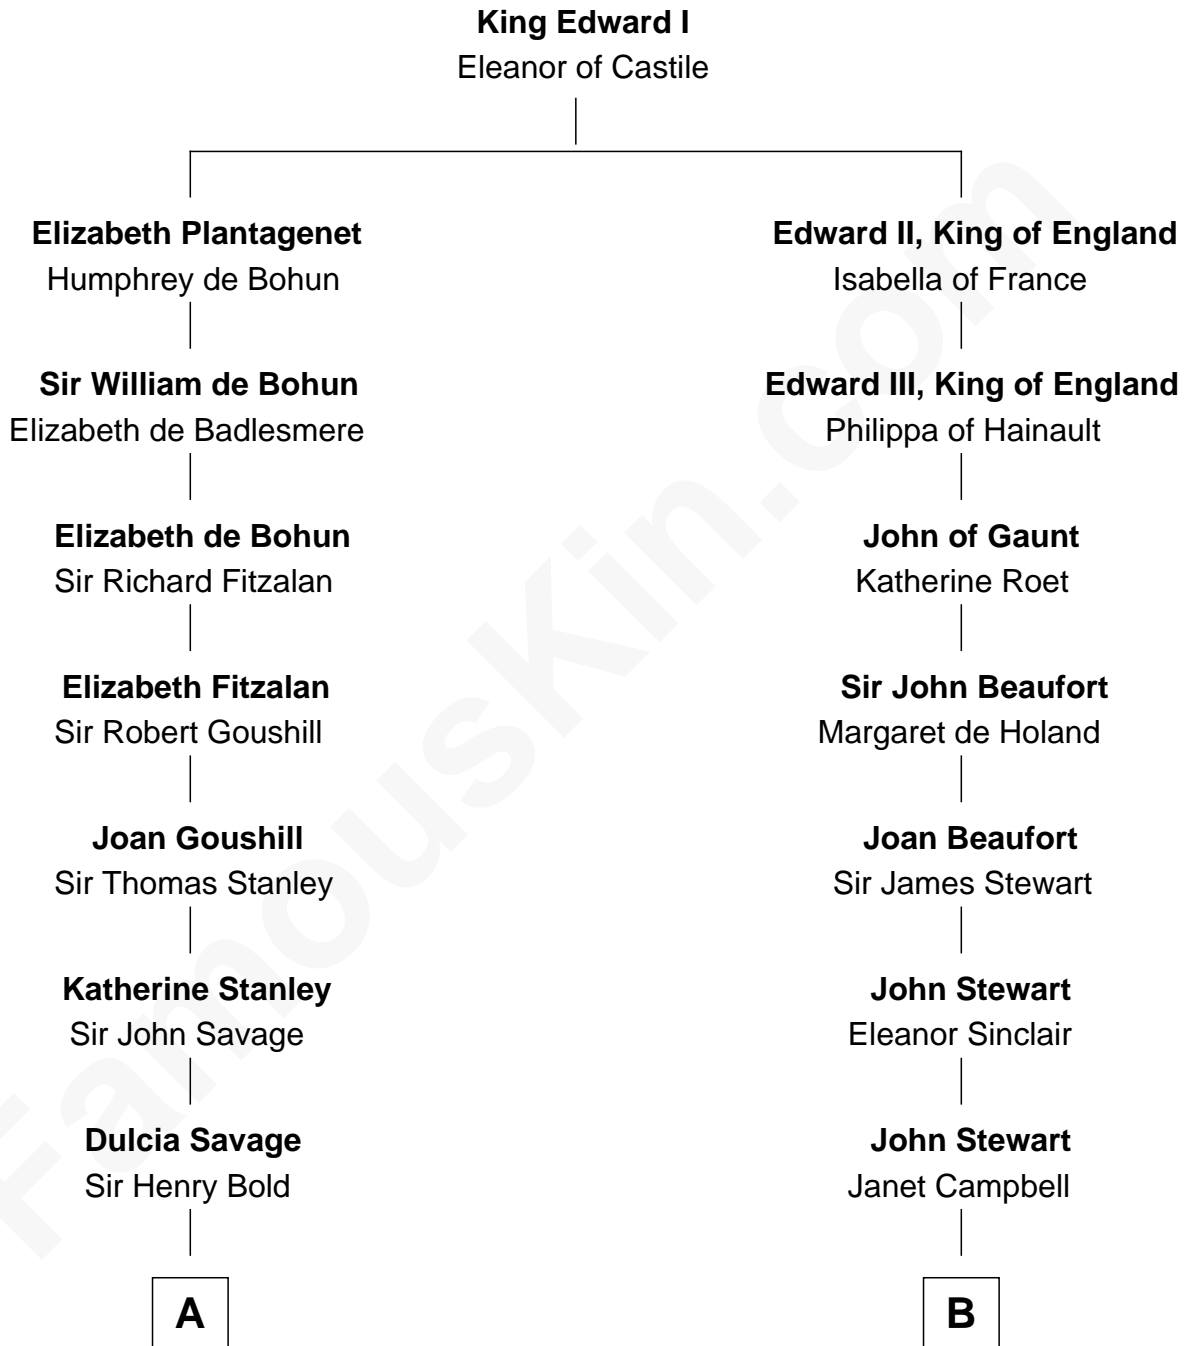

## Relationship Chart of

### Francis Lightfoot Lee

*Signer of the Declaration of Independence*

14th cousin 4 times removed of

### Theodore Roosevelt

*26th U.S. President*

**C**

—  
**Martha Bulloch**  
Theodore Roosevelt

—  
**Theodore Roosevelt**  
*26th U.S. President*

FamousKin.com