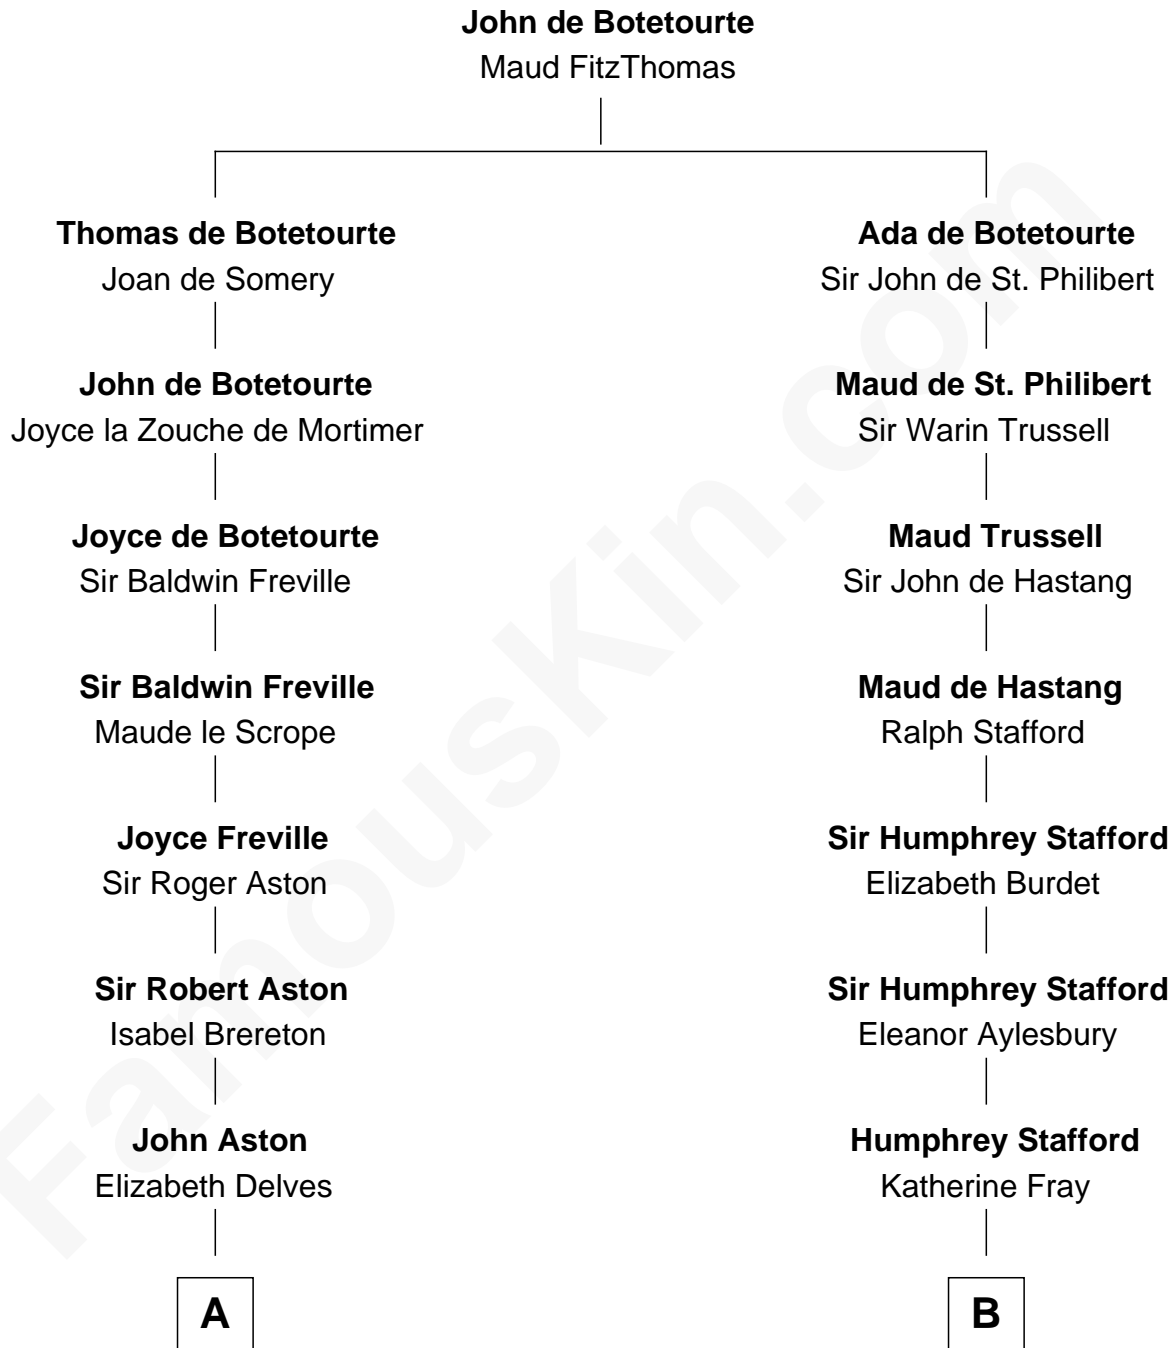

## Relationship Chart of

### Francis Lightfoot Lee

*Signer of the Declaration of Independence*

17th cousin 3 times removed of

### Alice (Lee) Roosevelt

*First Wife of President Theodore Roosevelt*

**C**

**Humphrey Hathaway**

Abigail Smith

**Alice Russell Hathaway**

Elisha Haskell

**Caroline Watts Haskell**