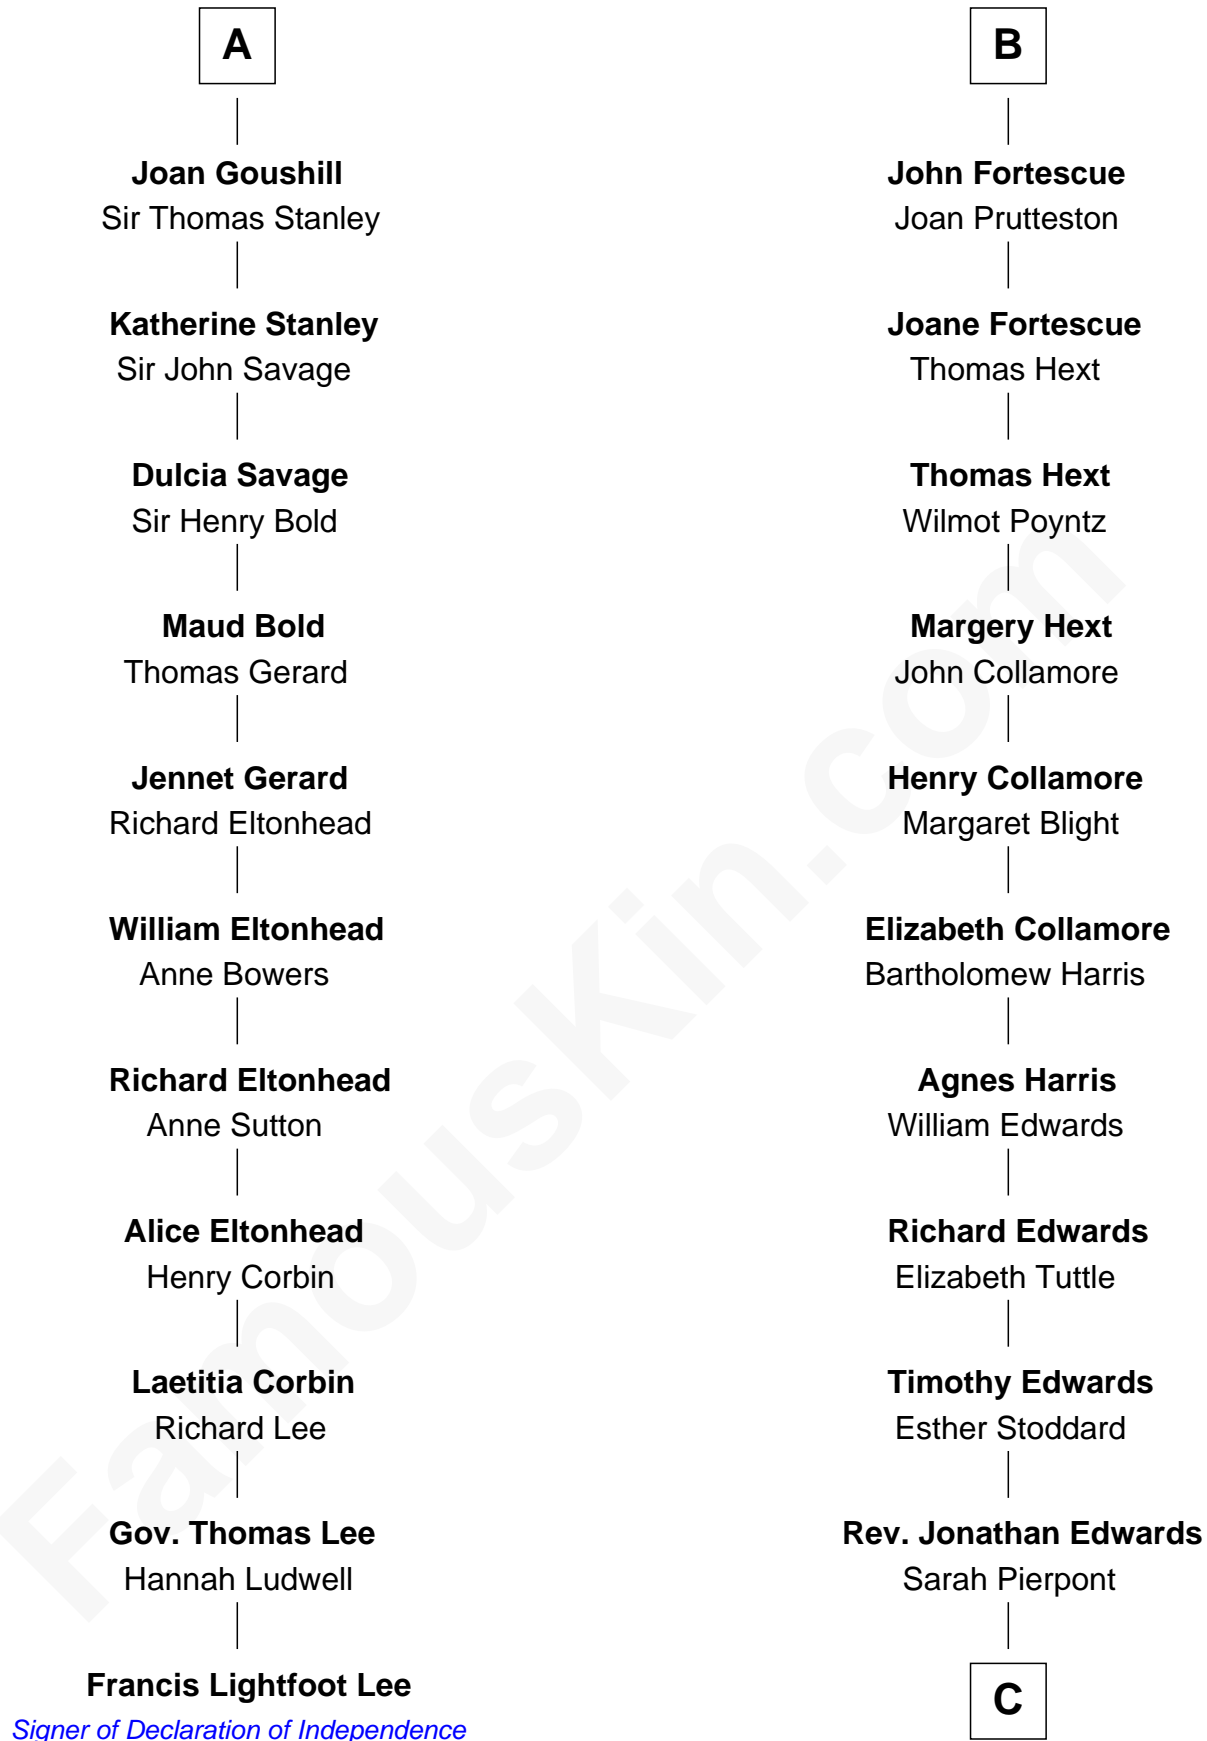

### Francis Lightfoot Lee

*Signer of the Declaration of Independence*

17th cousin 4 times removed of

### Edith (Carow) Roosevelt

*First Lady of President Theodore Roosevelt*

**Sir Geoffrey FitzPiers**

Aveline de Clare

**C**

**Timothy Edwards**

Rhoda Ogden

**Sarah Edwards**

Daniel Tyler

**Gen. Daniel Tyler**

Emily Lee

**Gertrude Elizabeth Tyler**

Charles Carow

**Edith (Carow) Roosevelt**

*First Lady of Theodore Roosevelt*

FamousKin.com