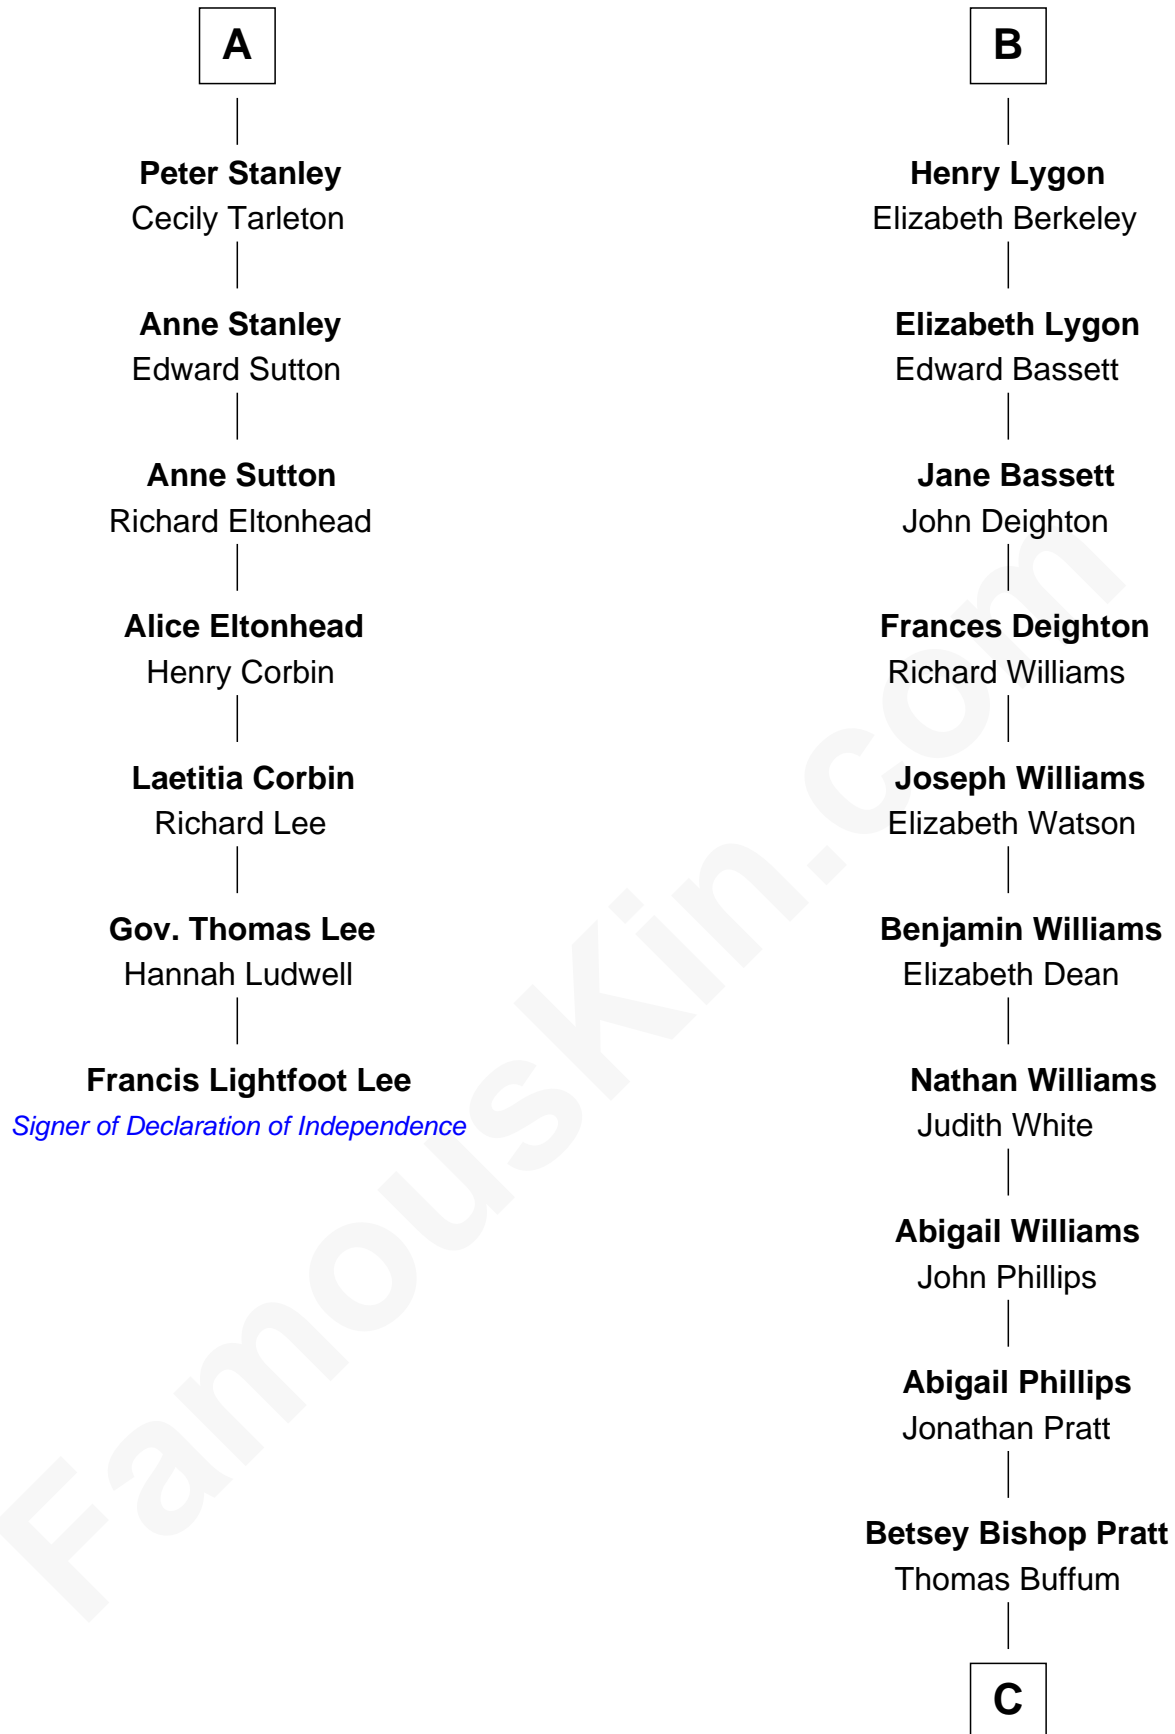

FamousKin.com

Relationship Chart of

Francis Lightfoot Lee

Signer of the Declaration of Independence

13th cousin 8 times removed of

James Taylor
Singer-Songwriter

Ralph de Stafford

with wife
Katherine de Hastang

Margaret Despencer

Maud de Swinnerton

Sir John Savage

Sir Edmund Ferrers

Ellen Roche

Mary Savage

William Stanley

Margaret Ferrers

Sir Richard Lygon

Sir William Stanley

Anne Harington

Sir Richard Lygon

Margaret Greville

A

B

C