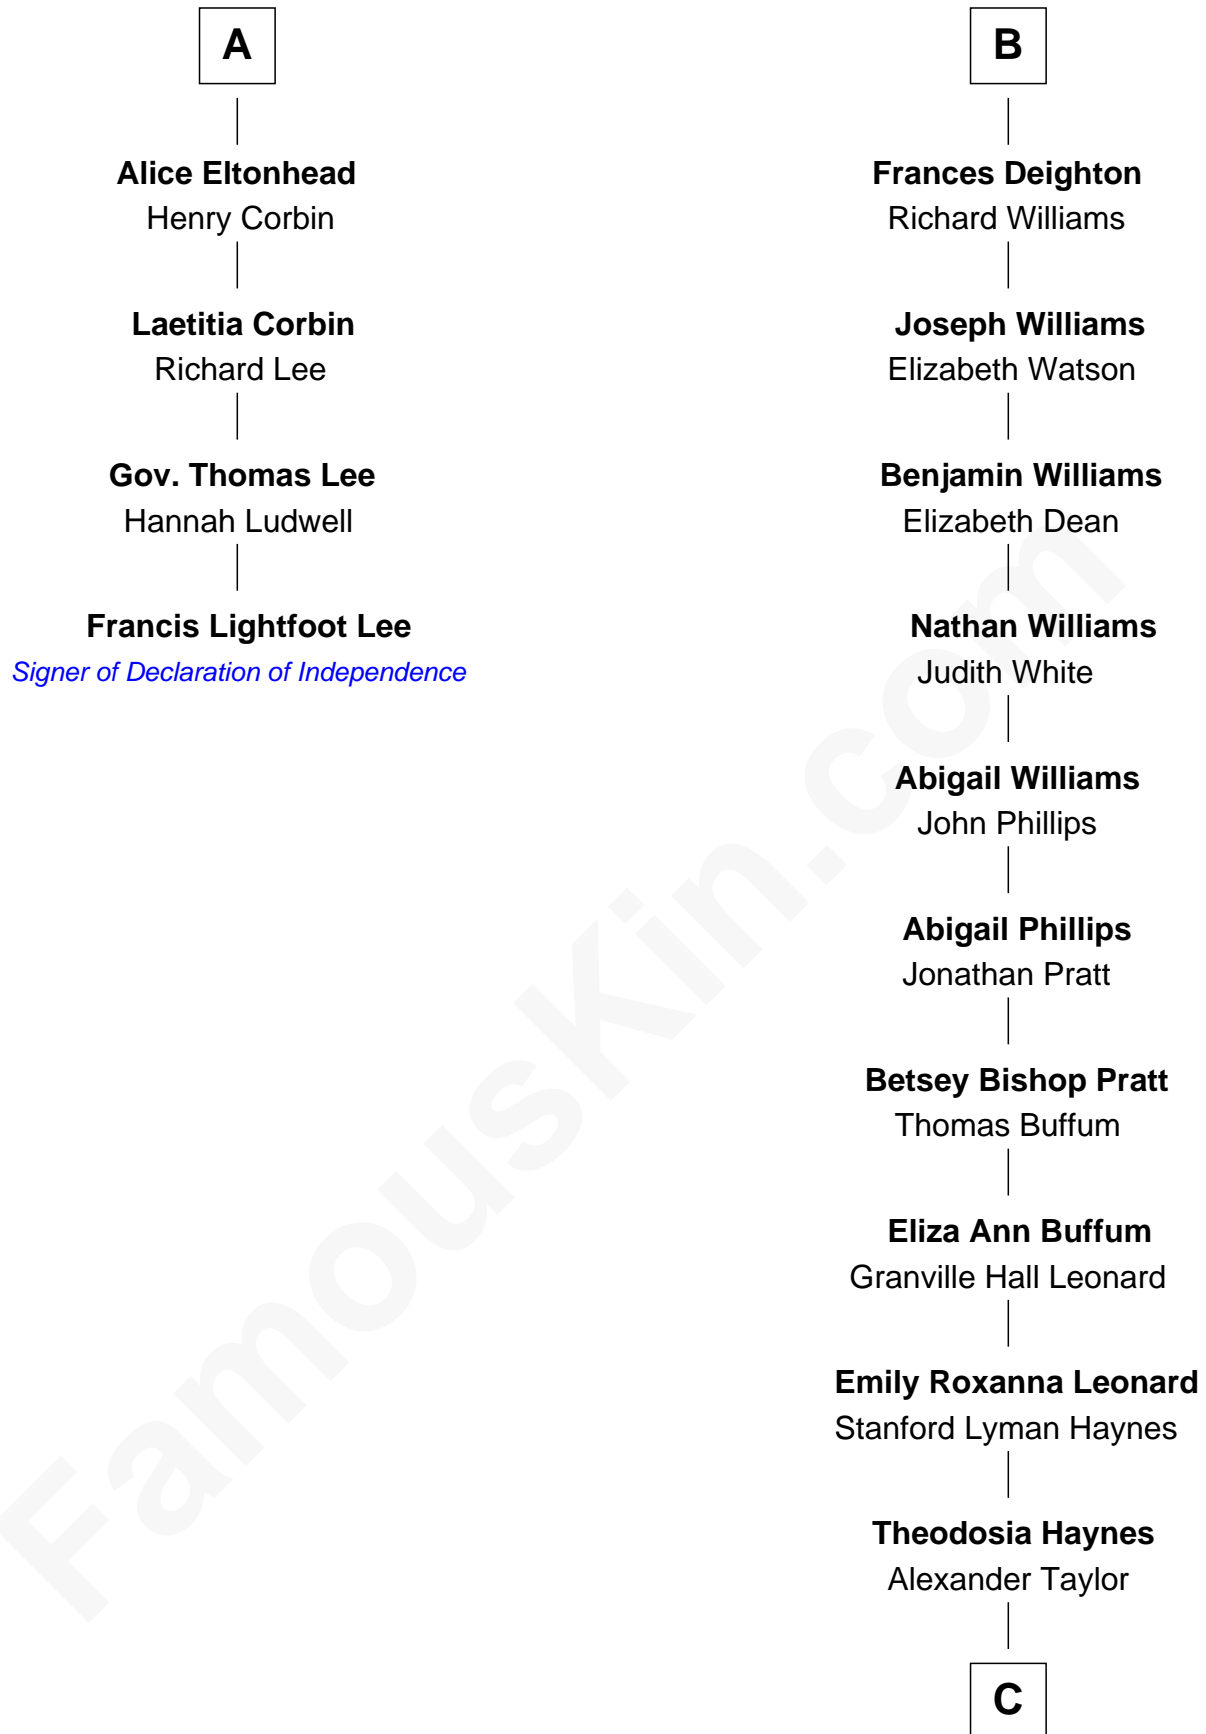

FamousKin.com

Relationship Chart of

Francis Lightfoot Lee

Signer of the Declaration of Independence

10th cousin 8 times removed of

James Taylor
Singer-Songwriter

C

Dr. Isaac Montrose Taylor

Gertrude Arline Woodard

James Taylor

Singer-Songwriter

FamousKin.com