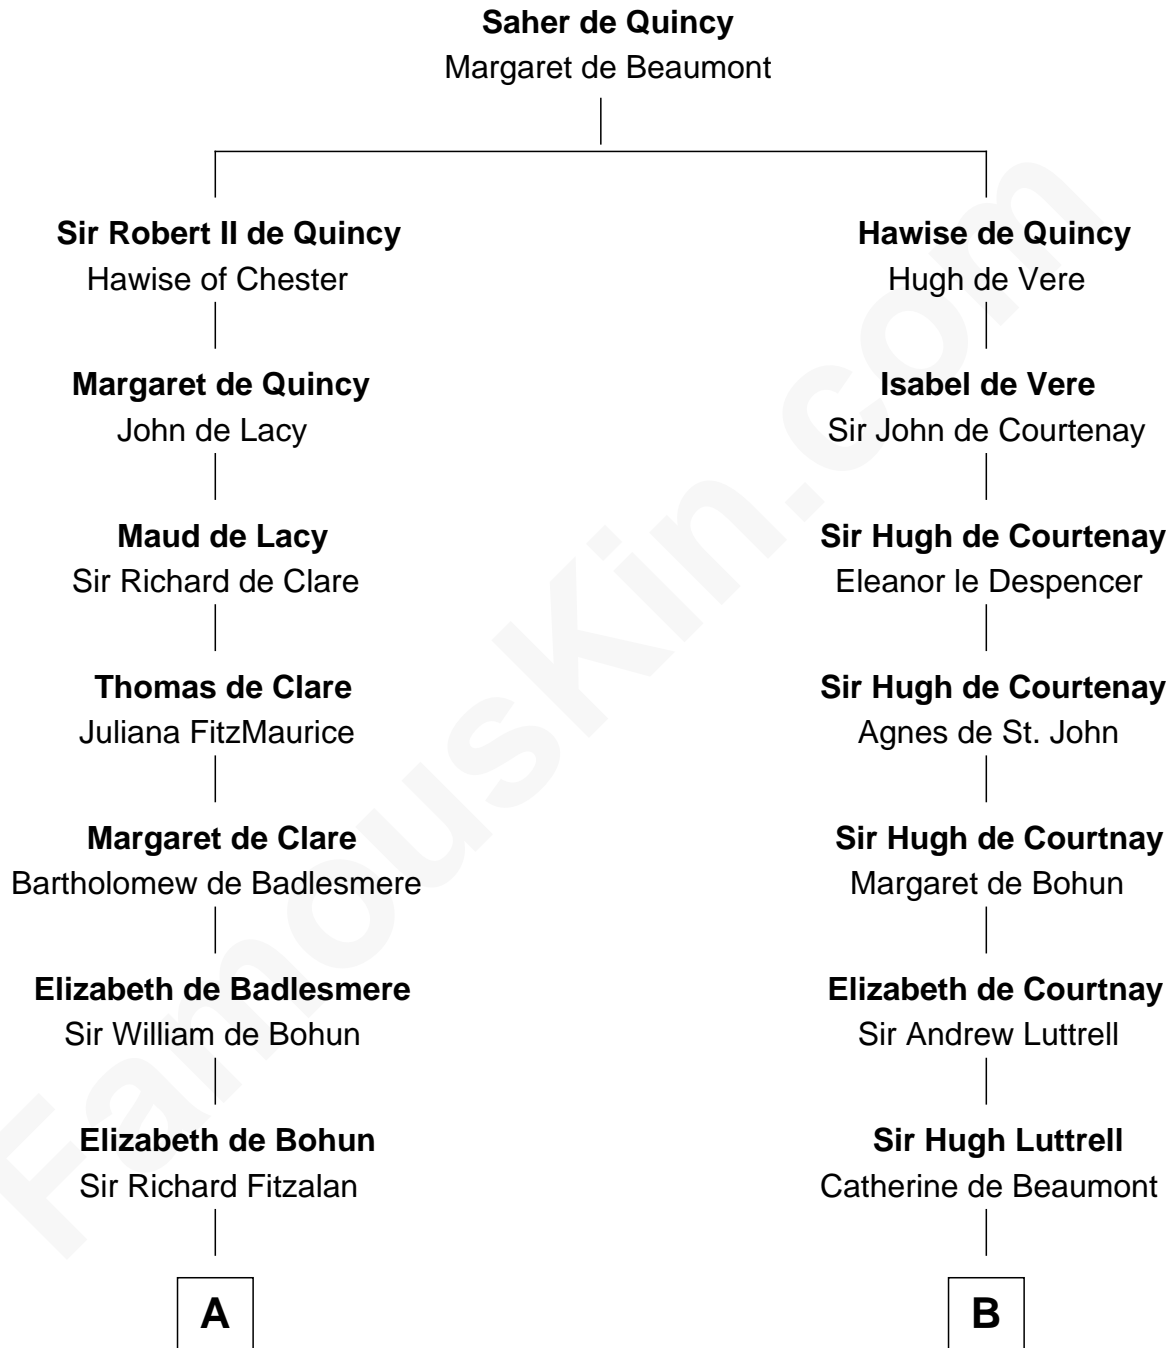

## Relationship Chart of

### Francis Lightfoot Lee

*Signer of the Declaration of Independence*

17th cousin 1 time removed of

**Carter Braxton**

*Signer of the Declaration of Independence*

**A**

**Elizabeth Fitzalan**  
Sir Robert Goushill

**Joan Goushill**  
Sir Thomas Stanley

**Katherine Stanley**  
Sir John Savage

**Dulcia Savage**  
Sir Henry Bold

**Maud Bold**  
Thomas Gerard

**Jennet Gerard**  
Richard Eltonhead

**William Eltonhead**  
Anne Bowers