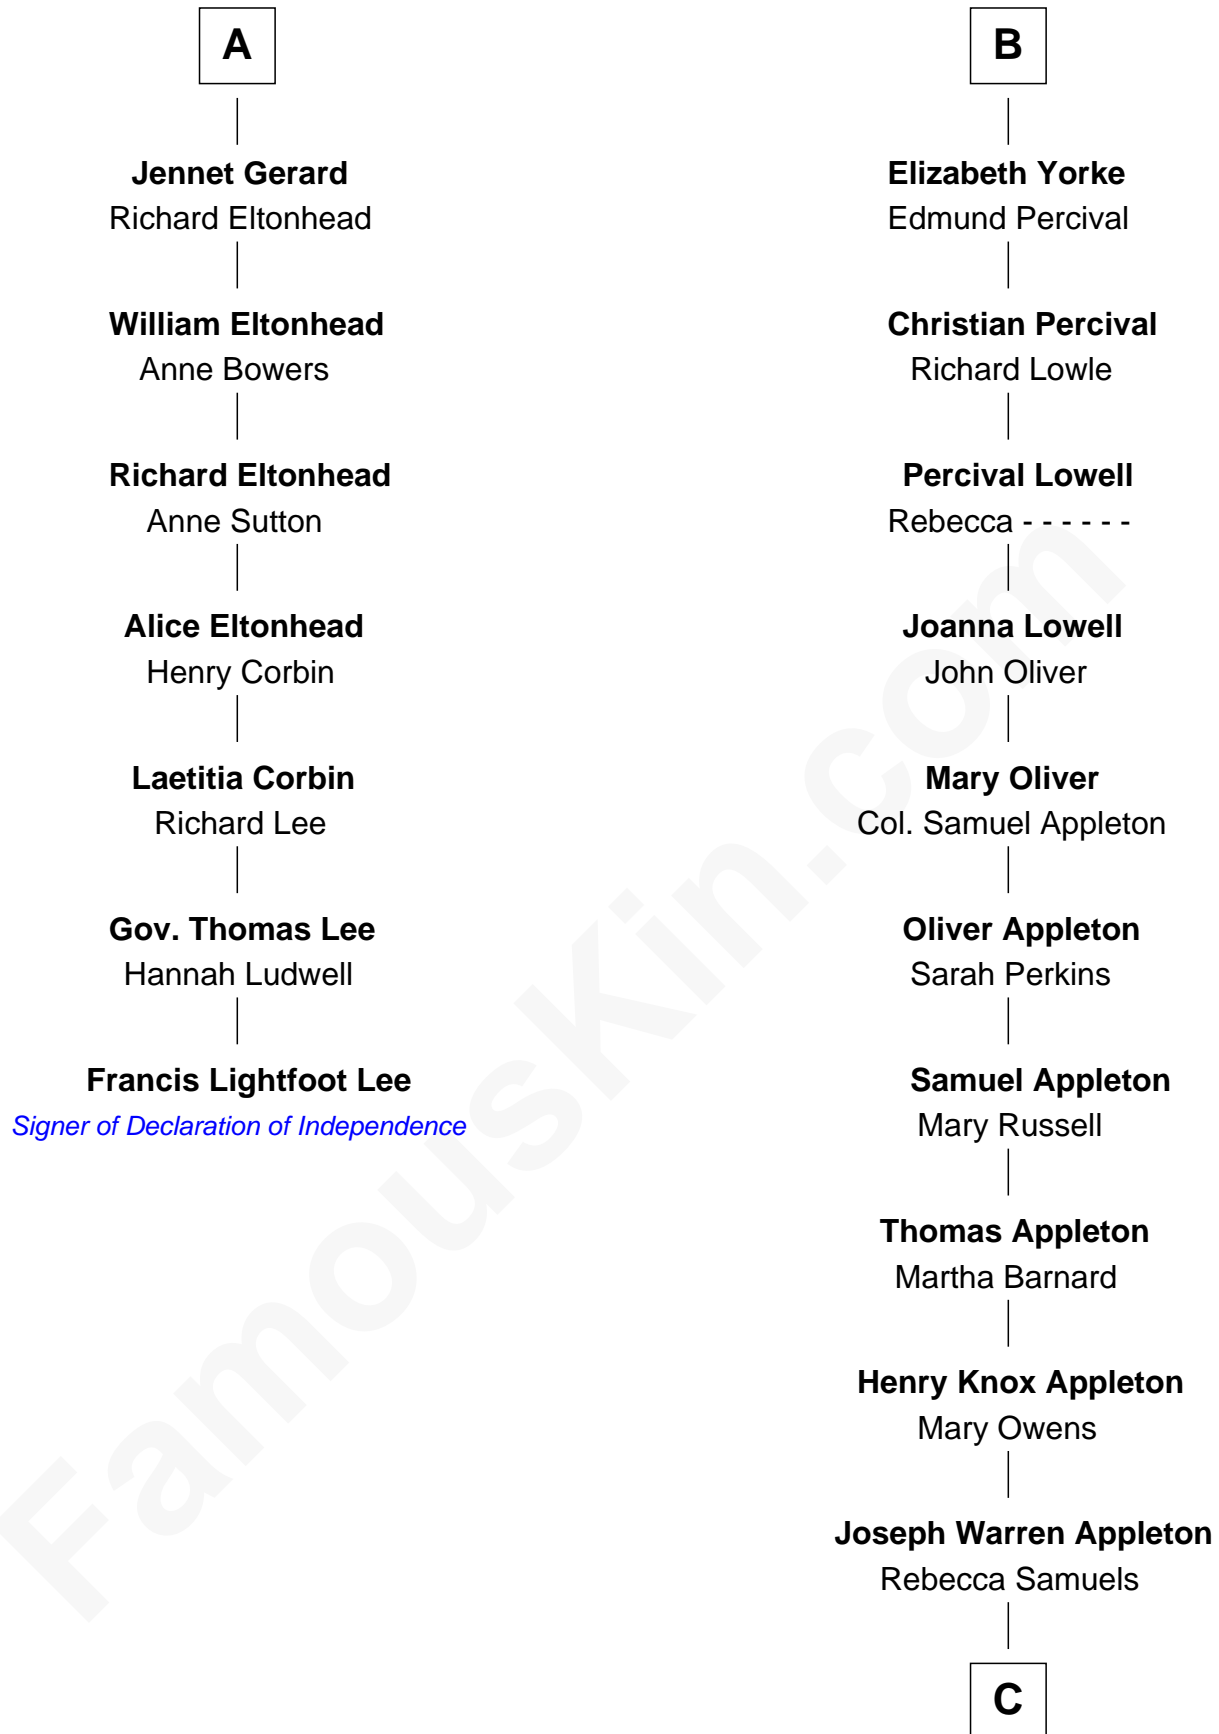

FamousKin.com

Relationship Chart of

Francis Lightfoot Lee

Signer of the Declaration of Independence

13th cousin 8 times removed of

Marie-Chantal Miller
Crown Princess of Greece

Humphrey de Bohun
Elizabeth Plantagenet

Sir William de Bohun
Elizabeth de Badlesmere

Elizabeth de Bohun
Sir Richard Fitzalan

Elizabeth Fitzalan
Sir Robert Goushill

Joan Goushill
Sir Thomas Stanley

Katherine Stanley
Sir John Savage

Dulcia Savage
Sir Henry Bold

Sir Hugh Luttrell
Margaret Hill

Eleanor Luttrell
Roger Yorke

B

C

George H. Appleton

Mary Helen Edson

Blanche Louise Appleton

Ellis John Springer Miller