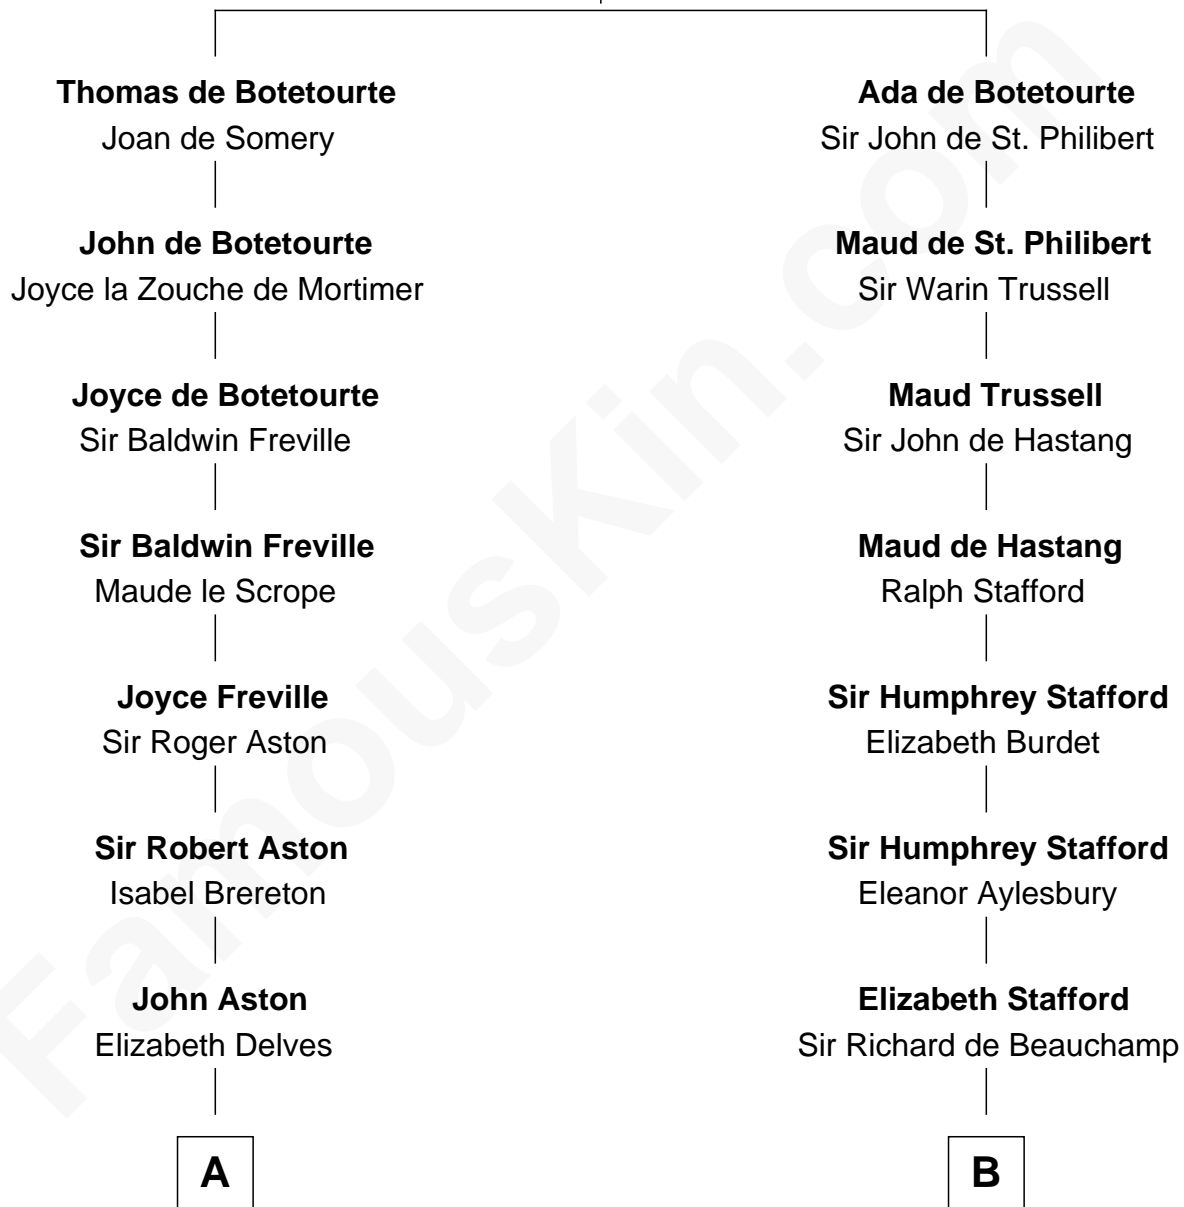

FamousKin.com

Relationship Chart of

Francis Lightfoot Lee

Signer of the Declaration of Independence

17th cousin 1 time removed of

James Madison
4th U.S. President

John de Botetourte
Maud FitzThomas

C

Eleanor Rose Conway

James Madison

James Madison

4th U.S. President

FamousKin.com