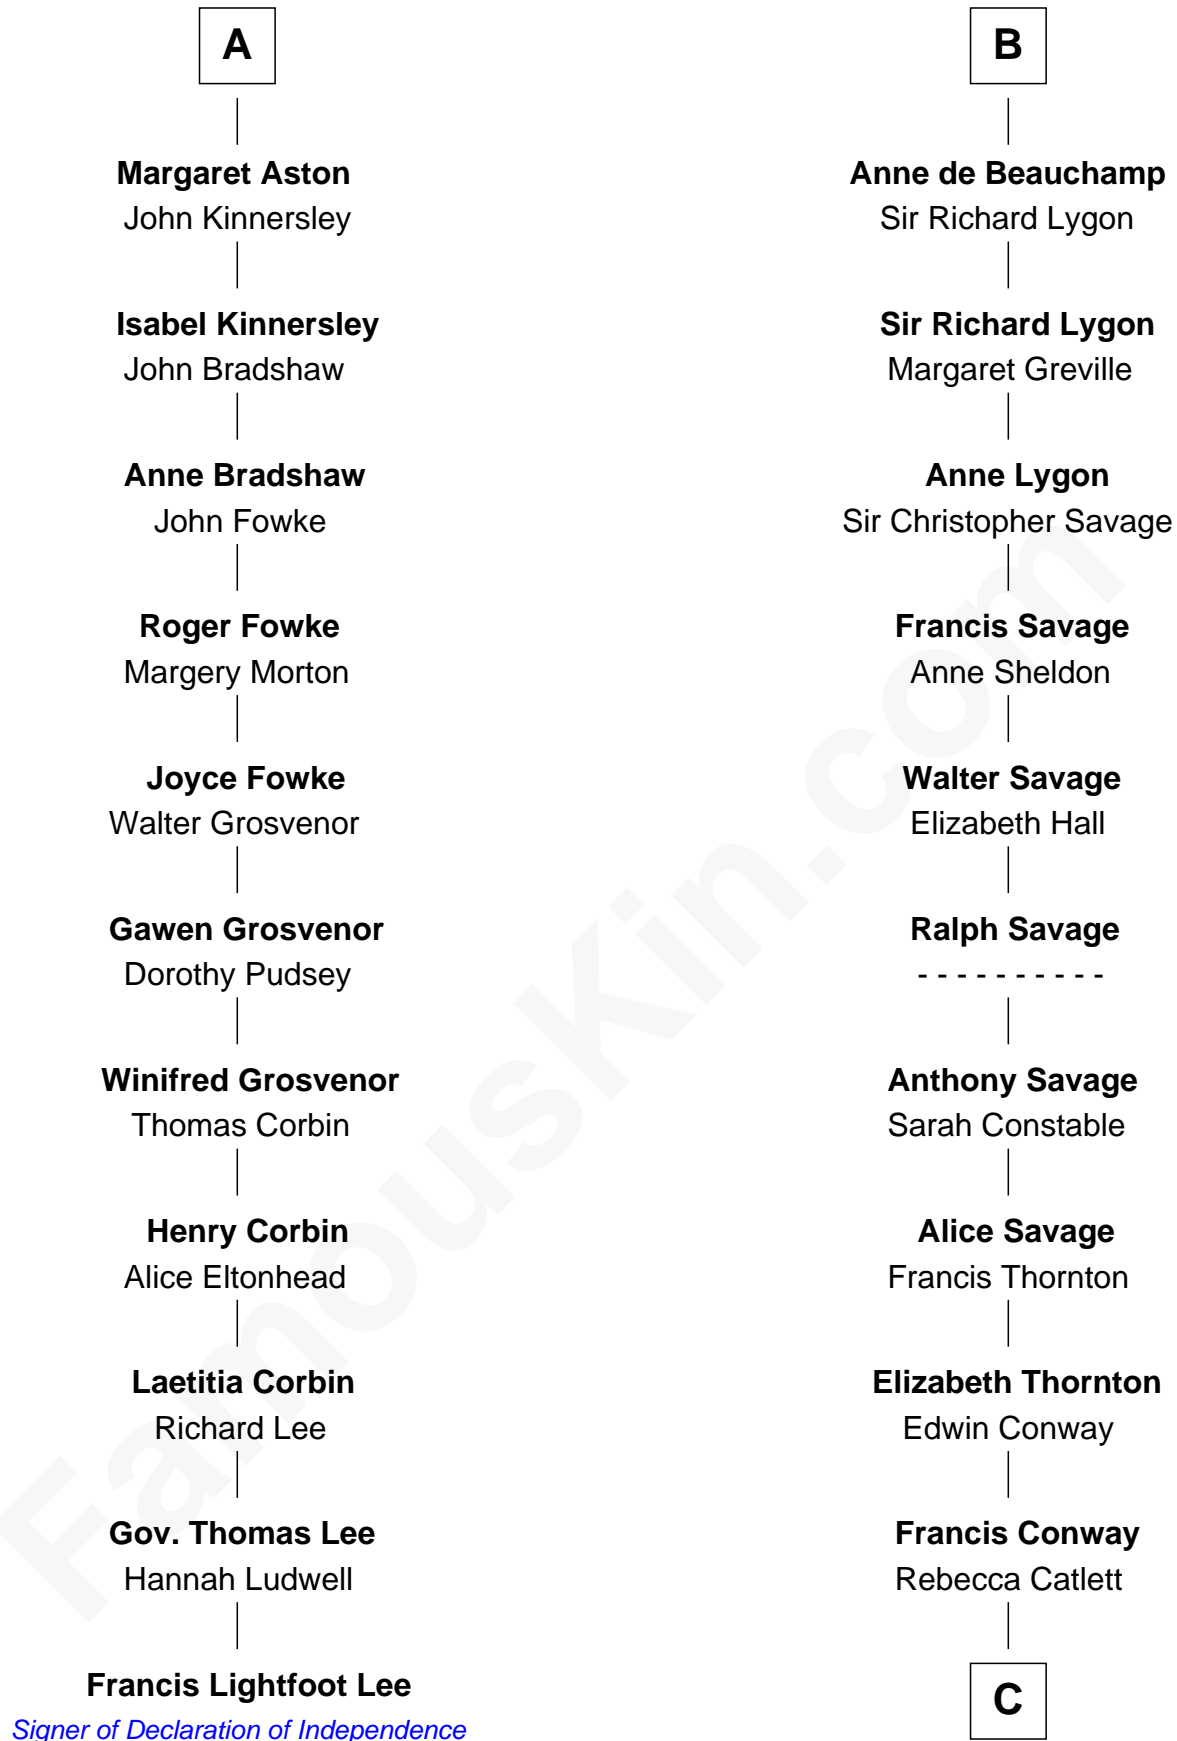

FamousKin.com

Relationship Chart of

Francis Lightfoot Lee

Signer of the Declaration of Independence

17th cousin 1 time removed of

James Madison
4th U.S. President

John de Botetourte
Maud FitzThomas

C

Eleanor Rose Conway

James Madison

James Madison

4th U.S. President

FamousKin.com