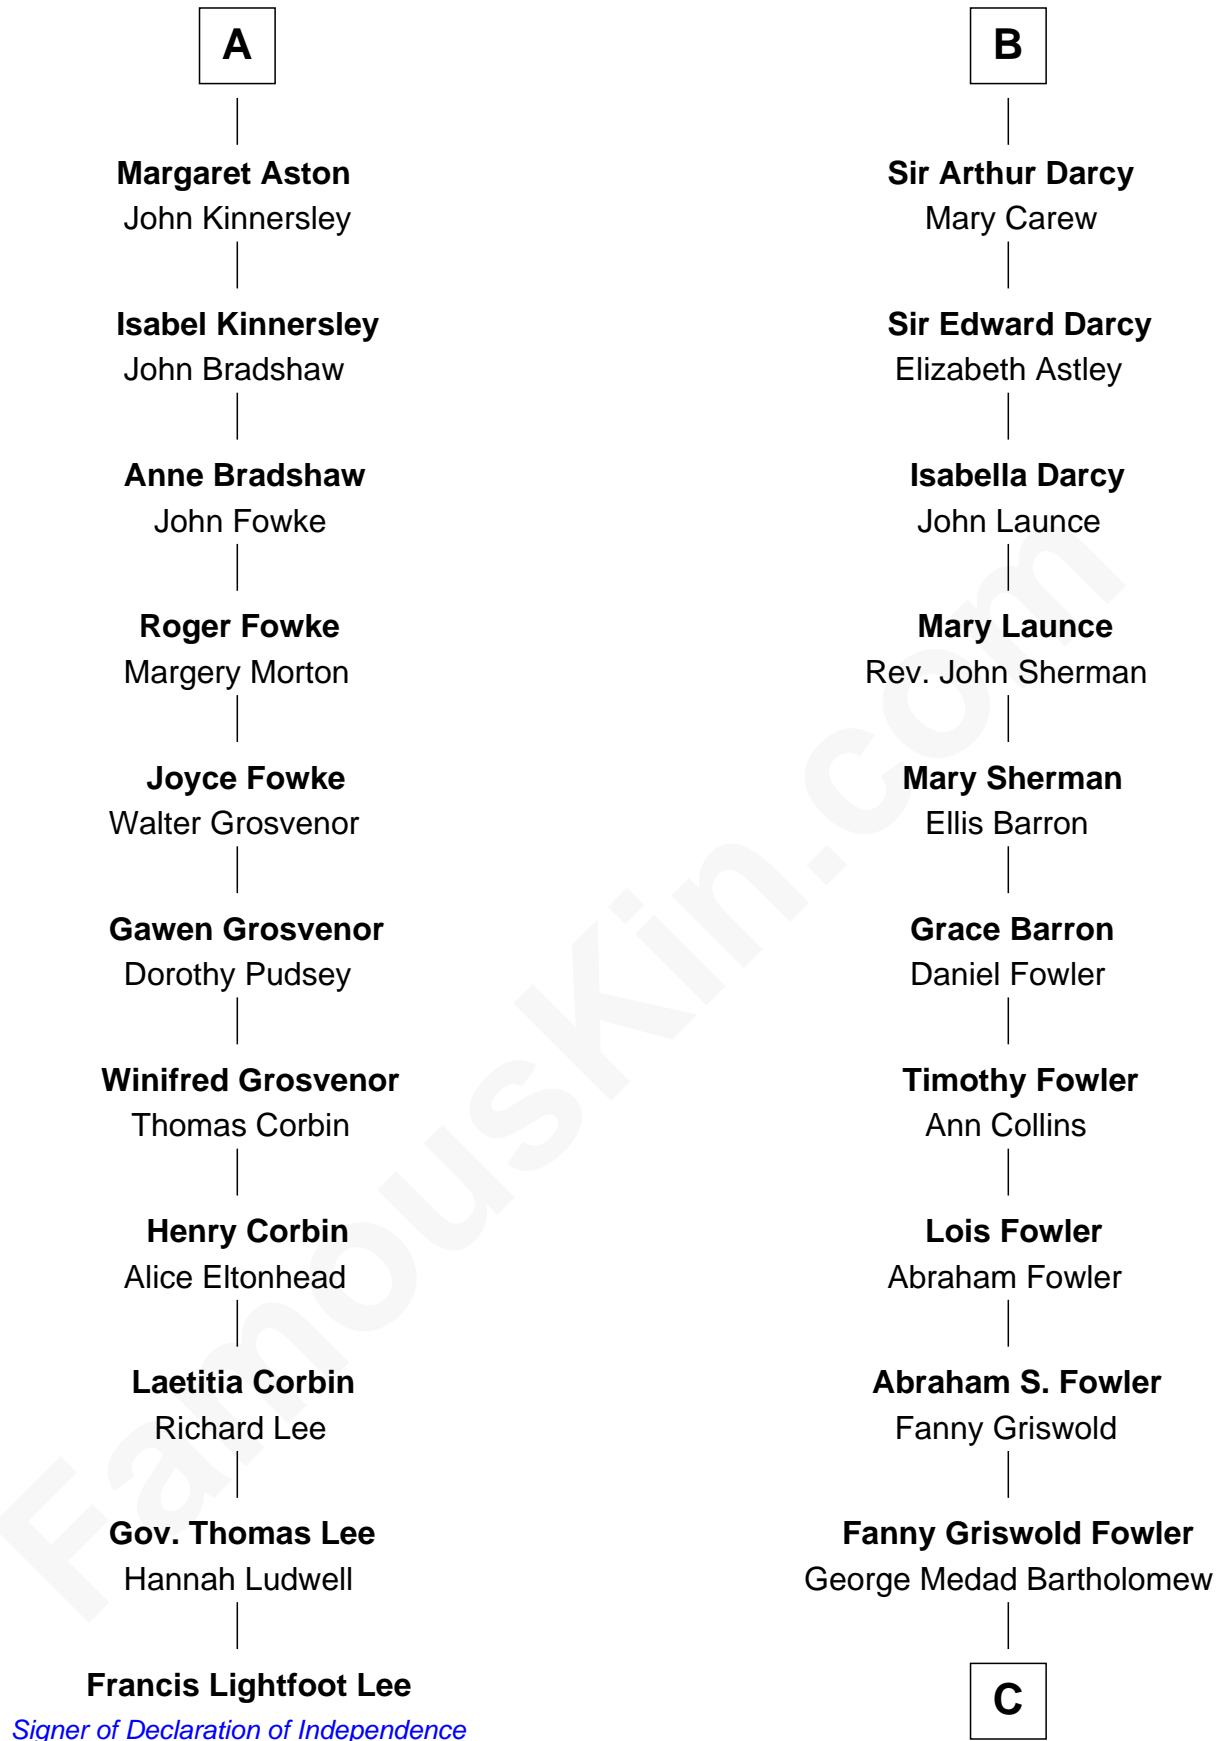

FamousKin.com

Relationship Chart of

Francis Lightfoot Lee

Signer of the Declaration of Independence

17th cousin 3 times removed of

Bill Weld

68th Governor of Massachusetts

C

Fanny Elizabeth Bartholomew

Dr. Francis Minot Weld

Francis Minot Weld

Margaret Low White

David Weld

Mary Blake Nichols

Bill Weld

68th Governor of Massachusetts