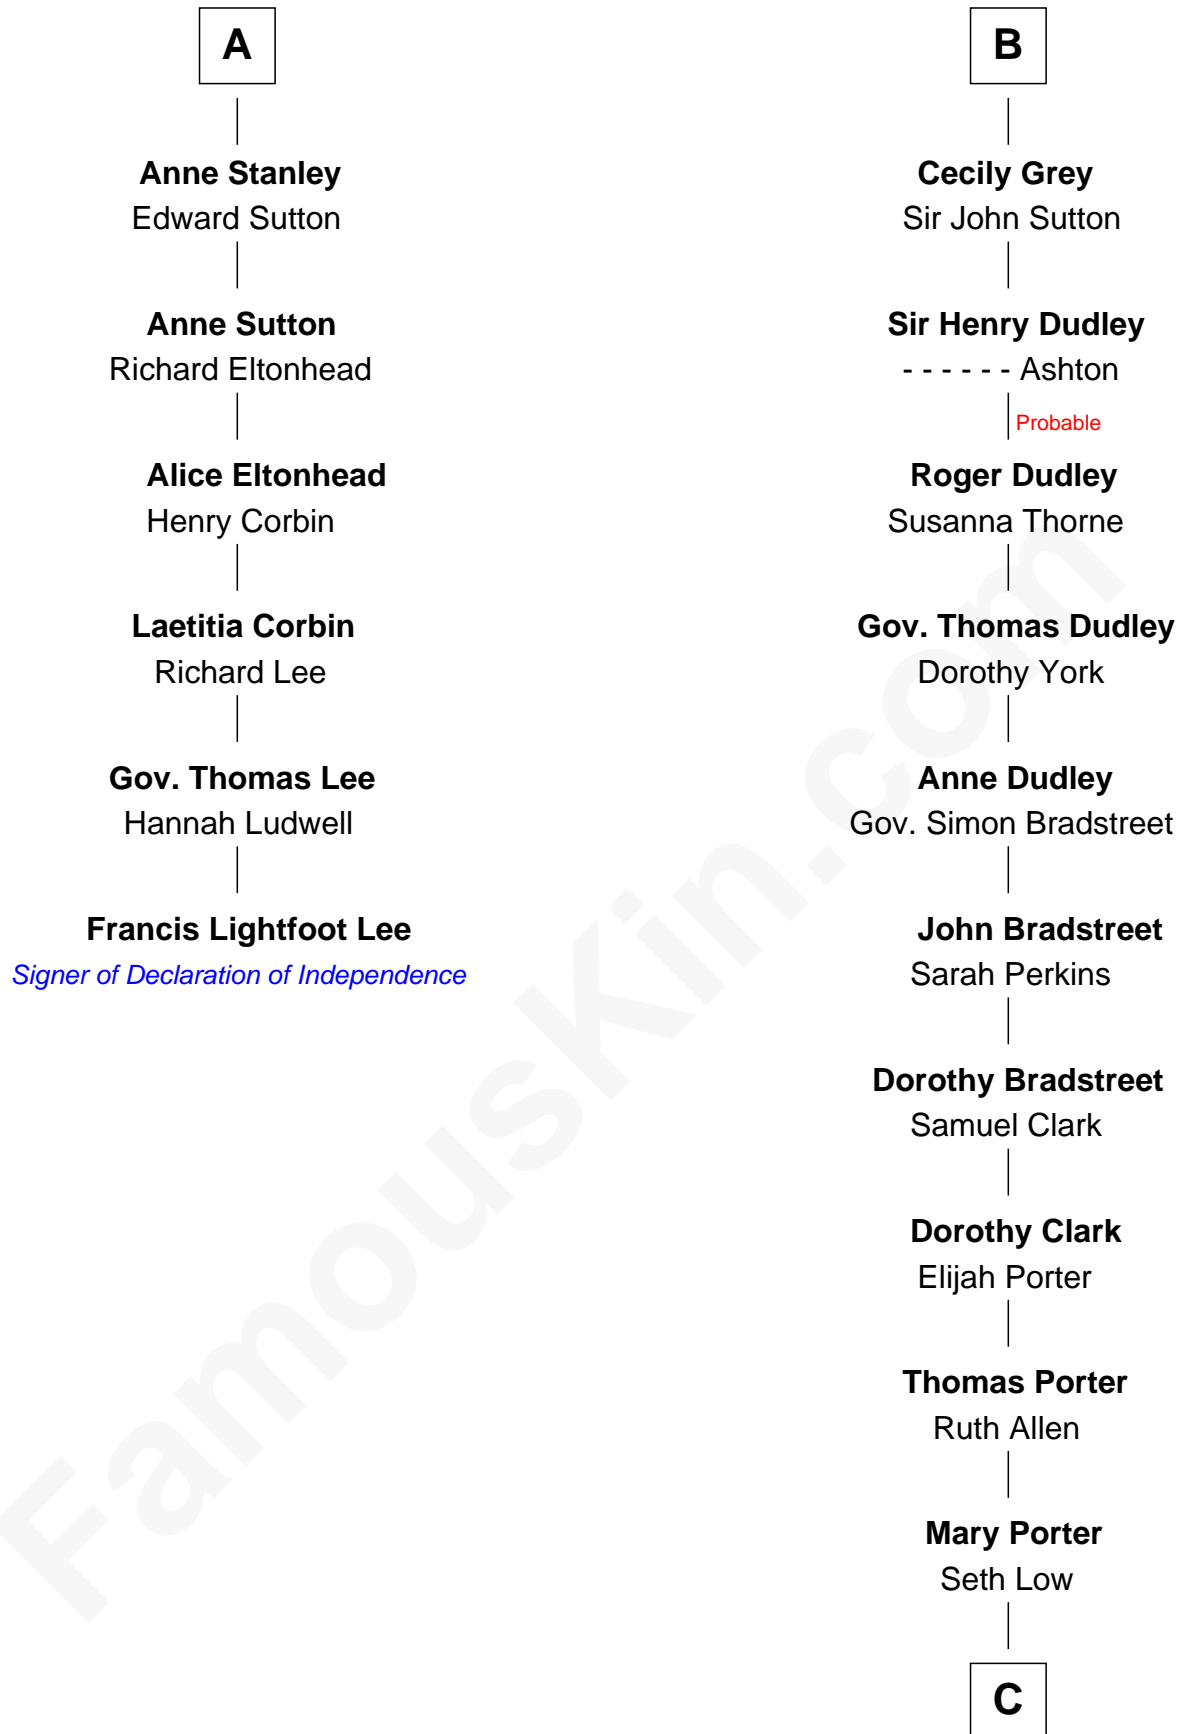

## Relationship Chart of

### Francis Lightfoot Lee

*Signer of the Declaration of Independence*

**12th cousin 9 times removed of**

**Bill Weld**

*68th Governor of Massachusetts*

**Sir John de Harington**

Joan - - - - -

C

**Harriet Low**

John Babcock Hillard

**Harriet Hillard**

William Augustus White

**Margaret Low White**

Francis Minot Weld

**David Weld**

Mary Blake Nichols