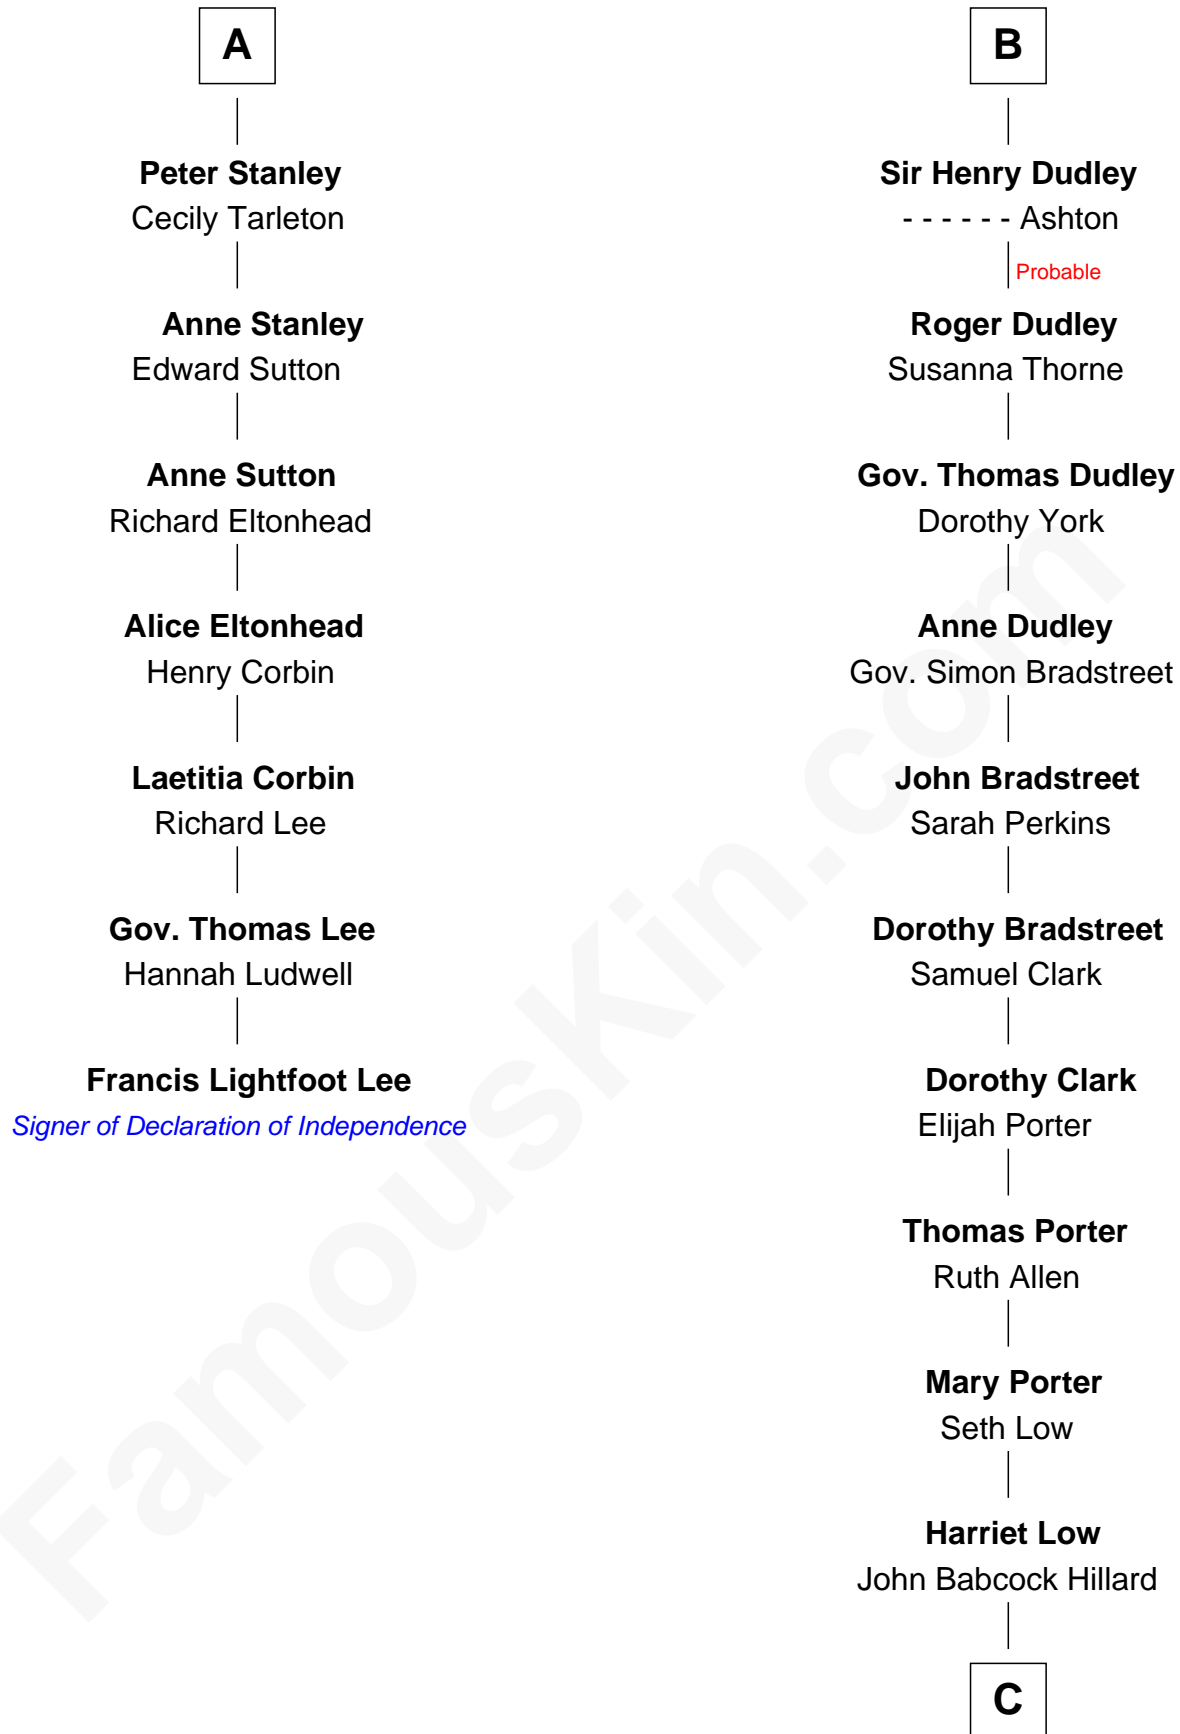

## Relationship Chart of

### Francis Lightfoot Lee

*Signer of the Declaration of Independence*

13th cousin 7 times removed of

**Bill Weld**

*68th Governor of Massachusetts*

C

Harriet Hillard

William Augustus White

Margaret Low White

Francis Minot Weld

David Weld

Mary Blake Nichols

Bill Weld

*68th Governor of Massachusetts*