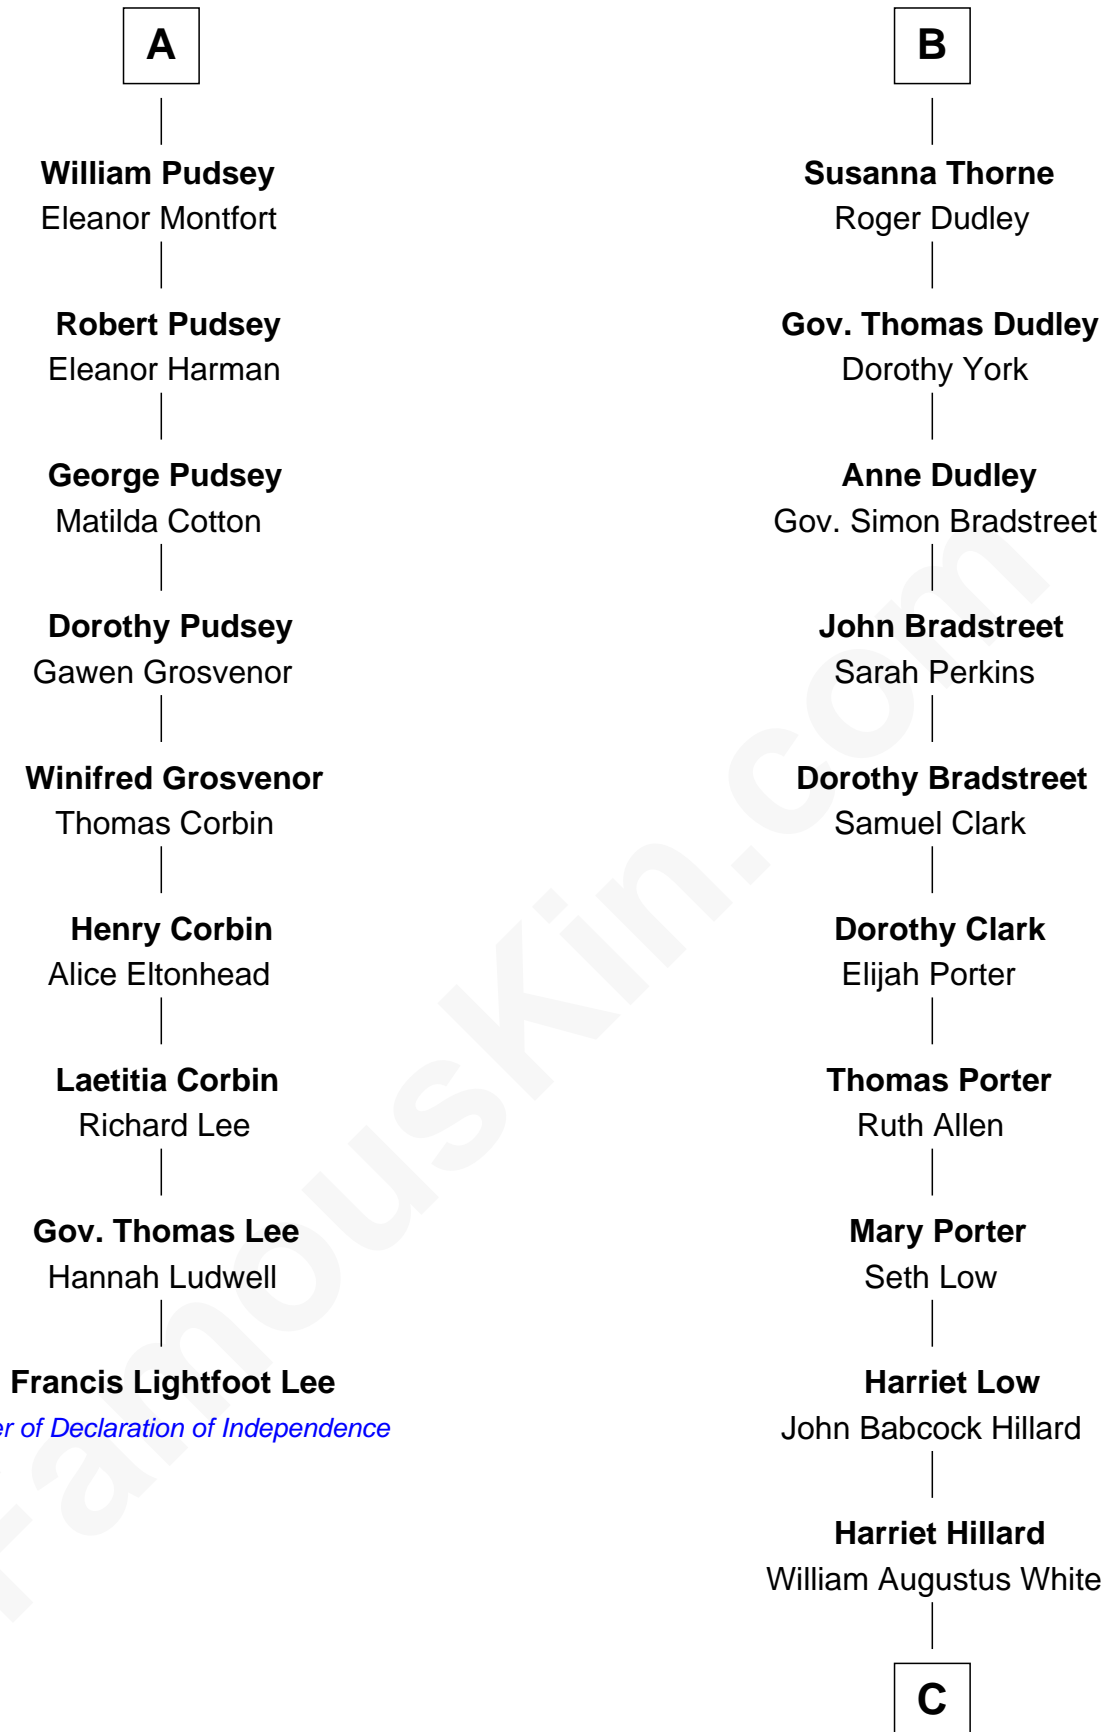

FamousKin.com

Relationship Chart of

Francis Lightfoot Lee

Signer of the Declaration of Independence

15th cousin 4 times removed of

Bill Weld

68th Governor of Massachusetts

C

—
Margaret Low White

Francis Minot Weld

—
David Weld

Mary Blake Nichols

—
Bill Weld

68th Governor of Massachusetts

FamousKin.com