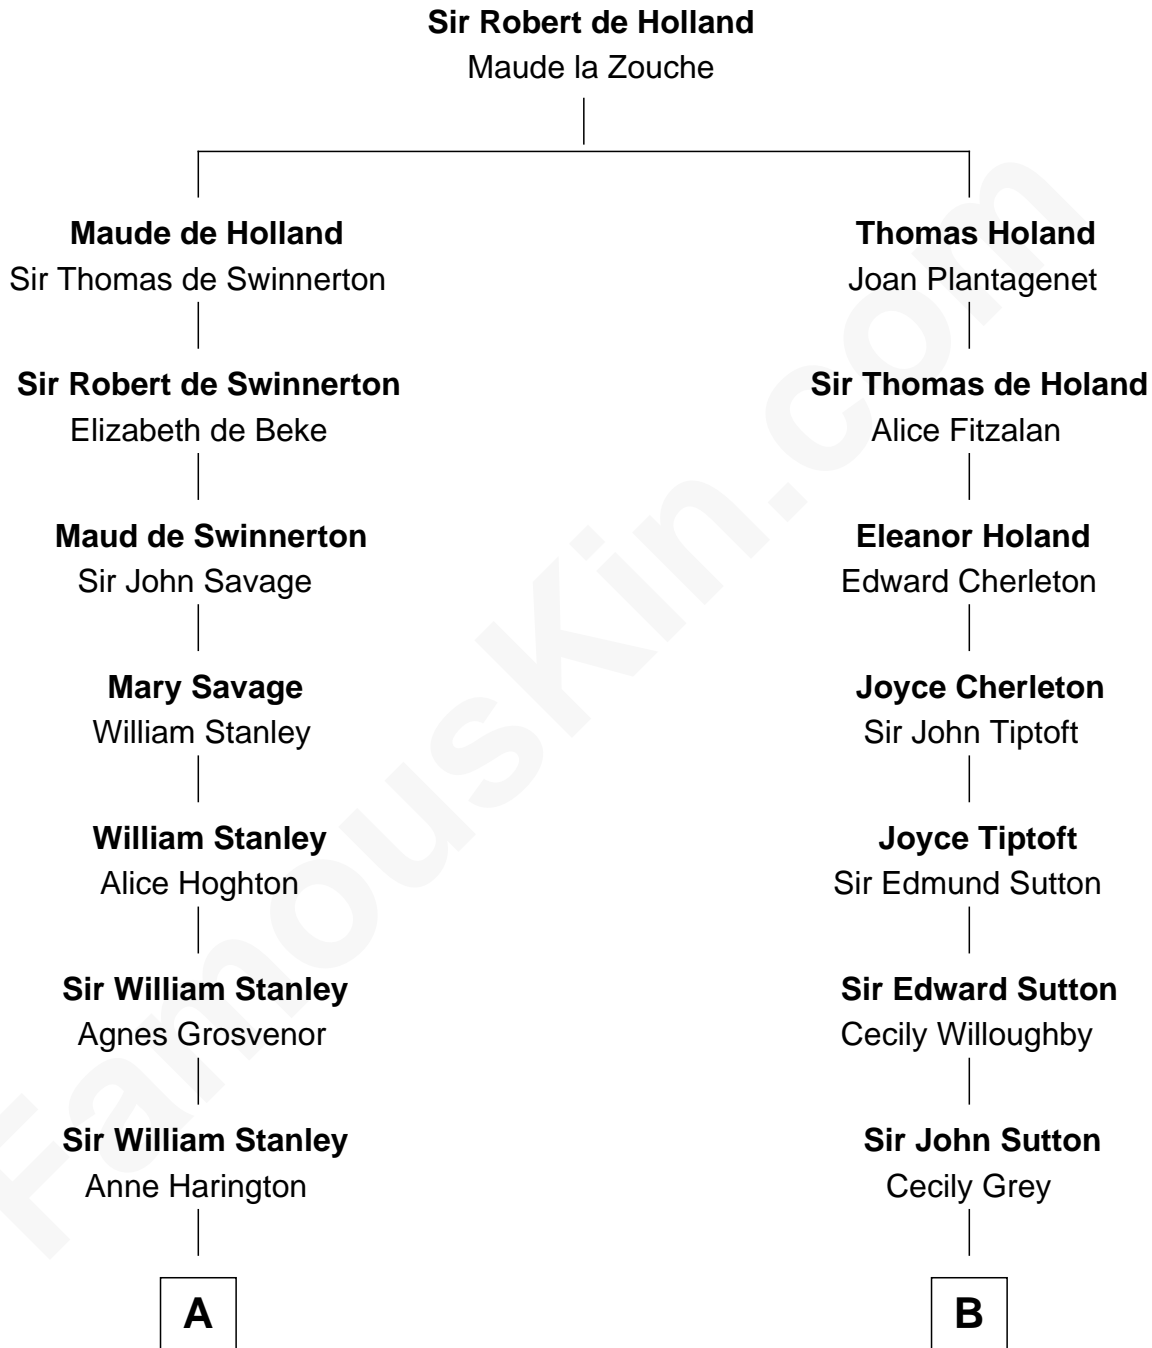

FamousKin.com

Relationship Chart of

Francis Lightfoot Lee

Signer of the Declaration of Independence

13th cousin 7 times removed of

Bill Weld

68th Governor of Massachusetts

C

Harriet Hillard

William Augustus White

Margaret Low White

Francis Minot Weld

David Weld

Mary Blake Nichols

Bill Weld

68th Governor of Massachusetts