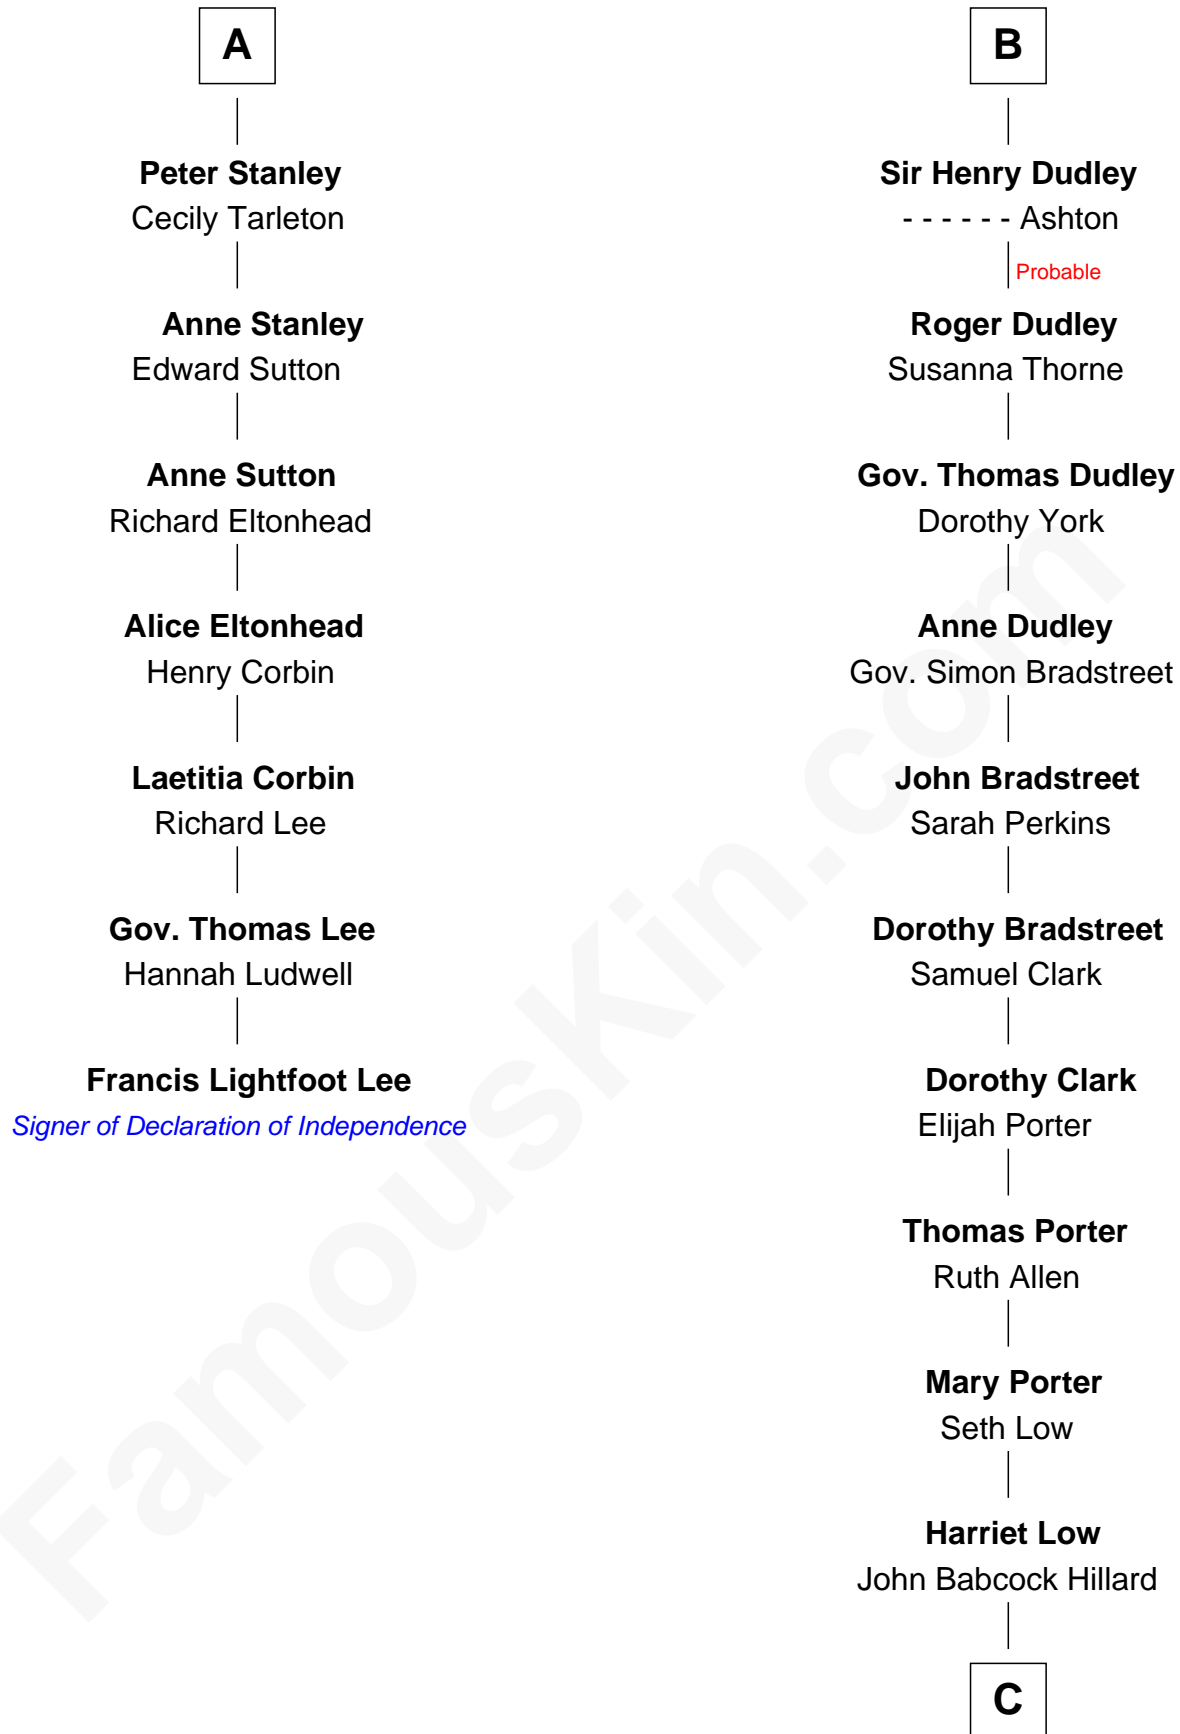

FamousKin.com

Relationship Chart of

Francis Lightfoot Lee

Signer of the Declaration of Independence

13th cousin 7 times removed of

Bill Weld

68th Governor of Massachusetts

C

Harriet Hillard

William Augustus White

Margaret Low White

Francis Minot Weld

David Weld

Mary Blake Nichols

Bill Weld

68th Governor of Massachusetts