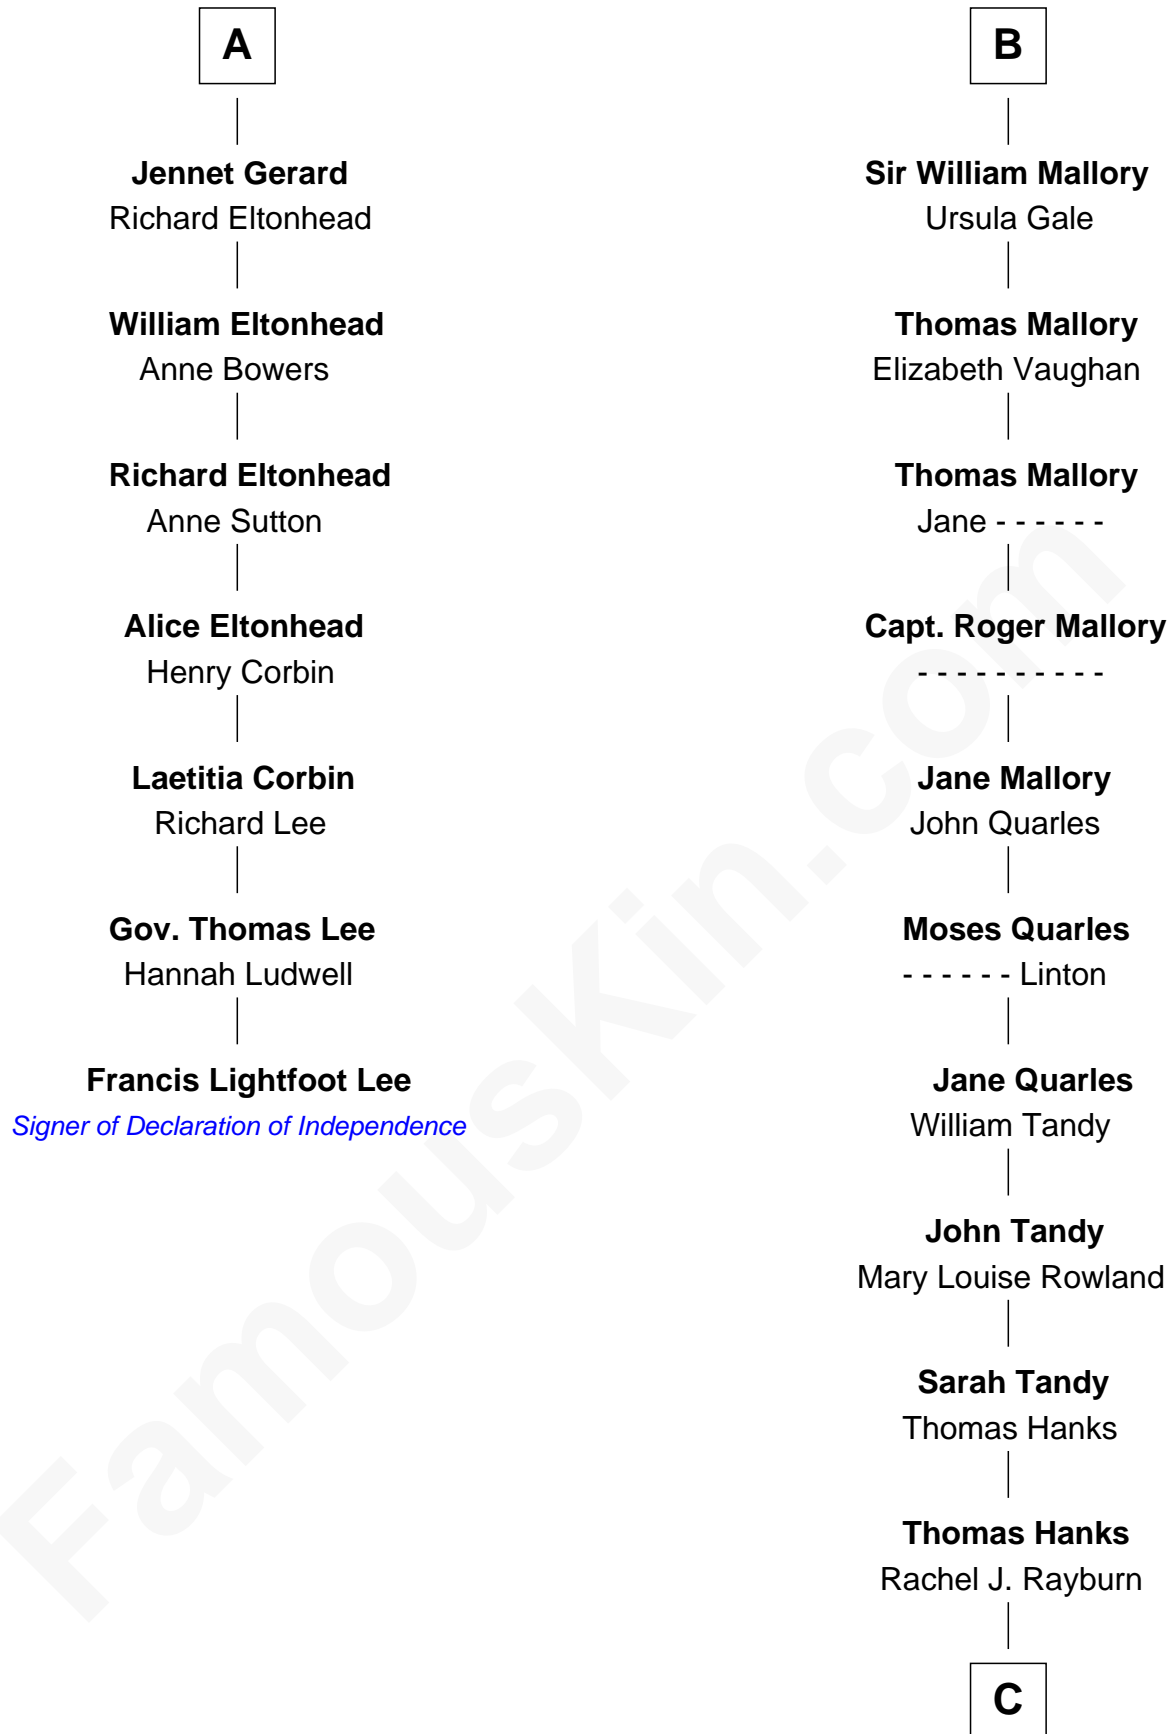

FamousKin.com

Relationship Chart of

Francis Lightfoot Lee

Signer of the Declaration of Independence

13th cousin 7 times removed of

Tom Hanks

Movie Actor

Edmund Fitzalan

Alice de Warenne

Richard Fitzalan
Eleanor Plantagenet

Sir Richard Fitzalan
Elizabeth de Bohun

Elizabeth Fitzalan
Sir Robert Goushill

Joan Goushill
Sir Thomas Stanley

Katherine Stanley
Sir John Savage

Dulcia Savage
Sir Henry Bold

Maud Bold
Thomas Gerard

A

Aline Fitzalan

Sir Roger le Strange

Lucy le Strange
Sir William Willoughby

Margery Willoughby
Sir William FitzHugh

Lora FitzHugh
Sir John Constable

Joan Constable
Sir William Mallory

Sir John Mallory
Margaret Thwaites

Sir William Mallory
Jane Norton

B

C

Daniel Boone Hanks
Mary Catherine Mefford

Ernest Buel Hanks
Gladys Hilda Ball

Amos Mefford Hanks
Janet Marylyn Frager

Tom Hanks
Movie Actor