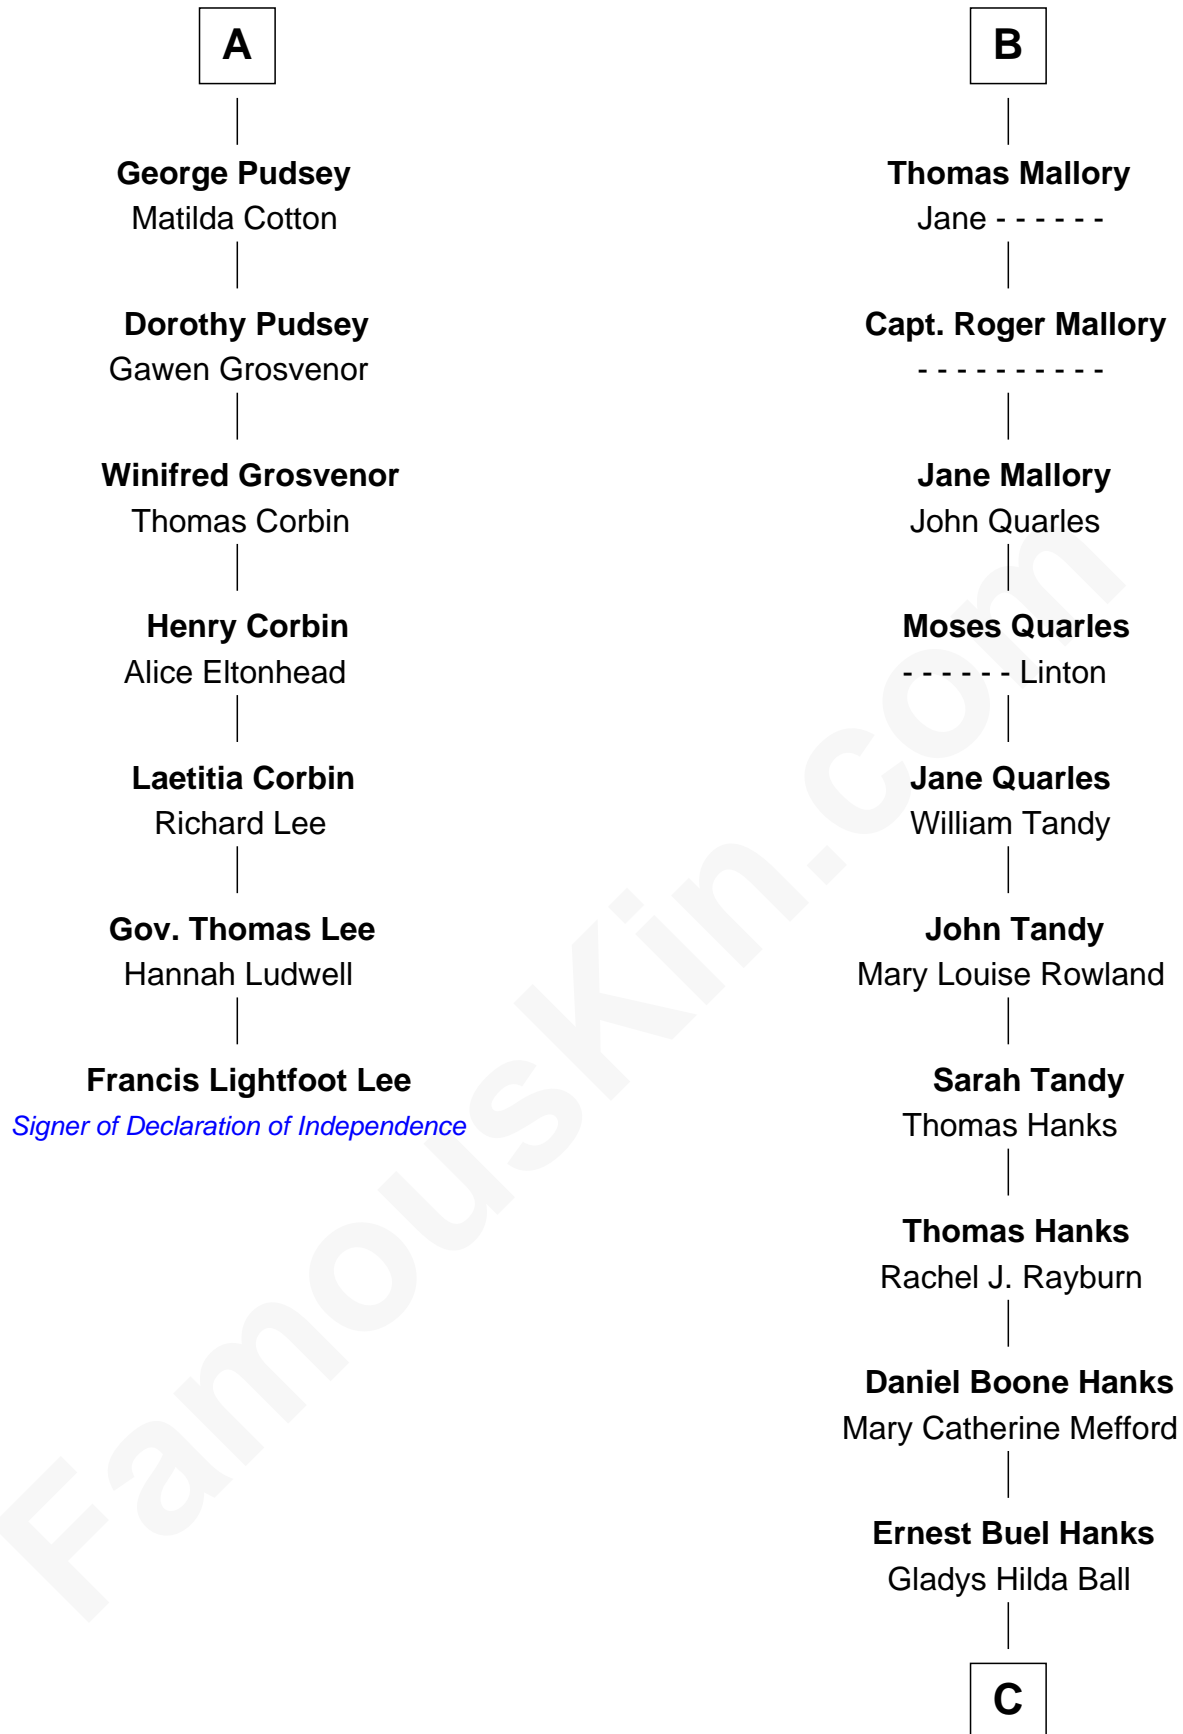

FamousKin.com

Relationship Chart of

Francis Lightfoot Lee

Signer of the Declaration of Independence

13th cousin 5 times removed of

Tom Hanks

Movie Actor

Henry FitzHugh

Elizabeth Grey

Eleanor Fitzhugh
Sir Thomas Tunstall

Margaret Tunstall
Sir Ralph Pudsey

Sir John Pudsey
Grace Hamerton

Henry Pudsey
Margaret Conyers

Rowland Pudsey
Edith Hare

William Pudsey
Eleanor Montfort

Robert Pudsey
Eleanor Harman

A

Sir William FitzHugh
Margery Willoughby

Lora FitzHugh
Sir John Constable

Joan Constable
Sir William Mallory

Sir John Mallory
Margaret Thwaites

Sir William Mallory
Jane Norton

Sir William Mallory
Ursula Gale

Thomas Mallory
Elizabeth Vaughan

B

C

Amos Mefford Hanks
Janet Marylyn Frager

Tom Hanks
Movie Actor

FamousKin.com