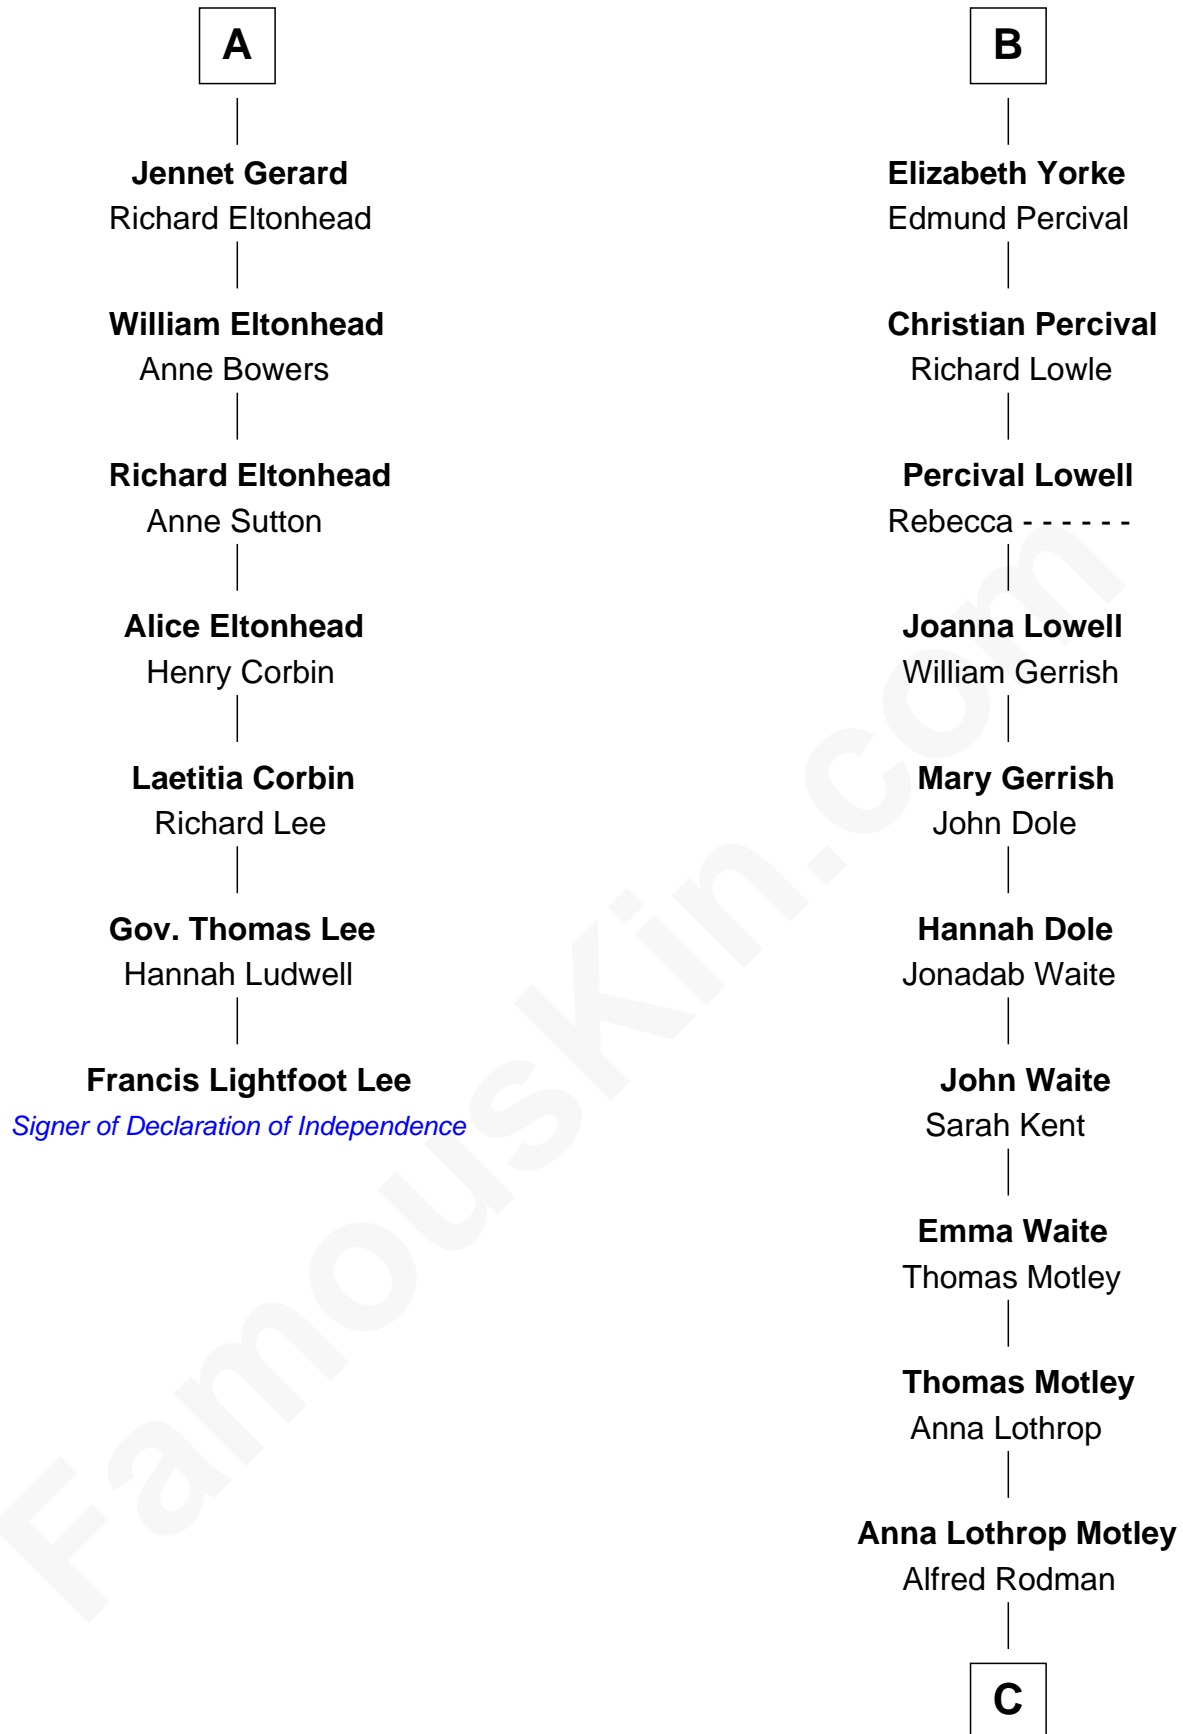

FamousKin.com

Relationship Chart of

Francis Lightfoot Lee

Signer of the Declaration of Independence

13th cousin 7 times removed of

Tuesday Weld

TV and Movie Actress

Humphrey de Bohun

Elizabeth Plantagenet

Sir William de Bohun
Elizabeth de Badlesmere

Elizabeth de Bohun
Sir Richard Fitzalan

Elizabeth Fitzalan
Sir Robert Goushill

Joan Goushill
Sir Thomas Stanley

Katherine Stanley
Sir John Savage

Sir James Luttrell
Elizabeth Courtnay

Sir Hugh Luttrell
Margaret Hill

Eleanor Luttrell
Roger Yorke

B

C

Eloise Rodman
Stephen Minot Weld

Edward Motley Weld
Sarah Lothrop King

Lothrop Motley Weld
Yosene Balfour Ker