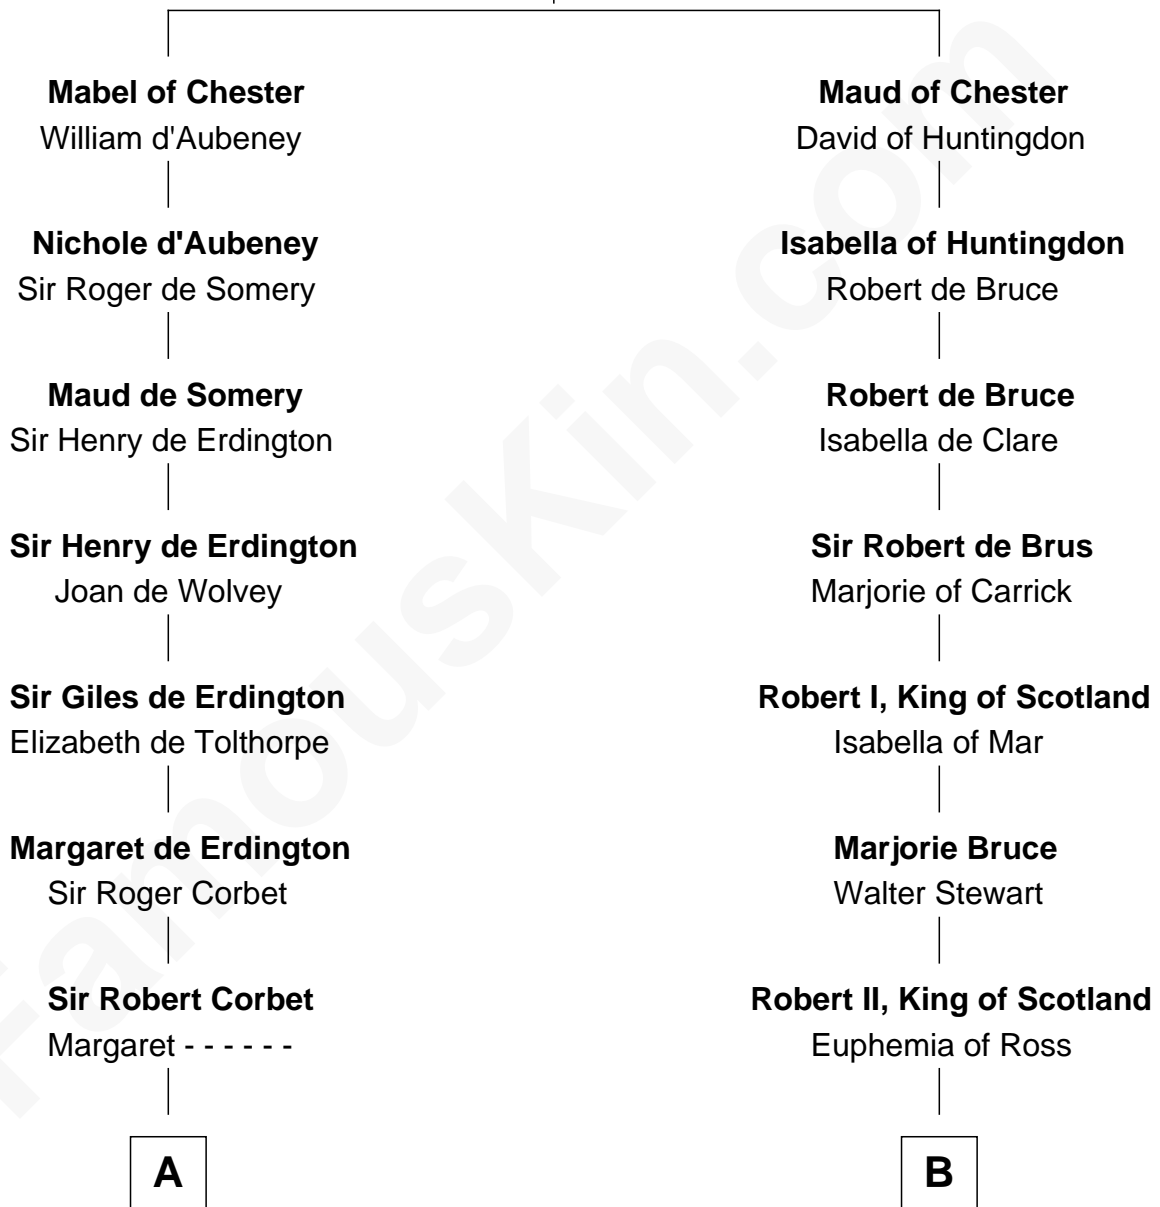

FamousKin.com

Relationship Chart of

Francis Lightfoot Lee

Signer of the Declaration of Independence

18th cousin of

Philip Livingston

Signer of the Declaration of Independence

Hugh de Kevelioc
Bertrade de Montfort

C

Gov. Thomas Lee

Hannah Ludwell

Francis Lightfoot Lee

Signer of Declaration of Independence

D

Philip Livingston

Catrina Van Brugh