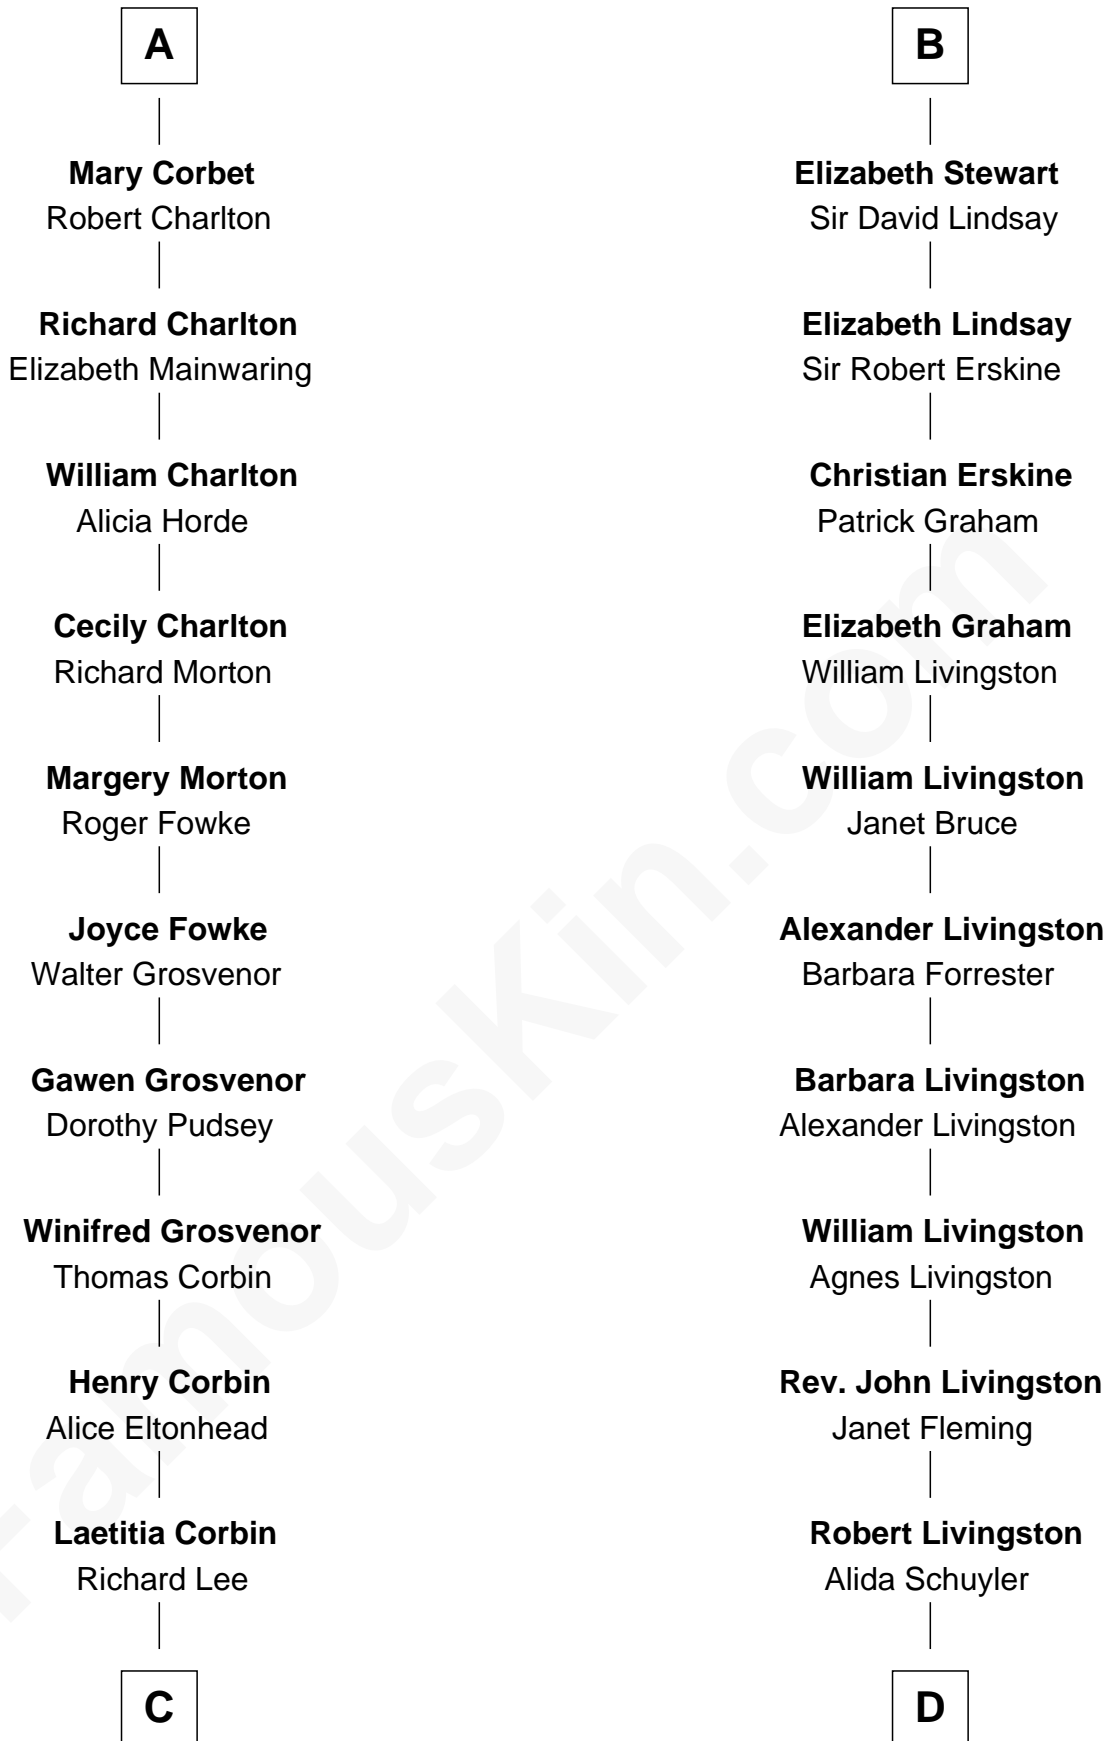

FamousKin.com

Relationship Chart of

Francis Lightfoot Lee

Signer of the Declaration of Independence

18th cousin of

Philip Livingston

Signer of the Declaration of Independence

Hugh de Kevelioc
Bertrade de Montfort

C

Gov. Thomas Lee

Hannah Ludwell

Francis Lightfoot Lee

Signer of Declaration of Independence

D

Philip Livingston

Catrina Van Brugh