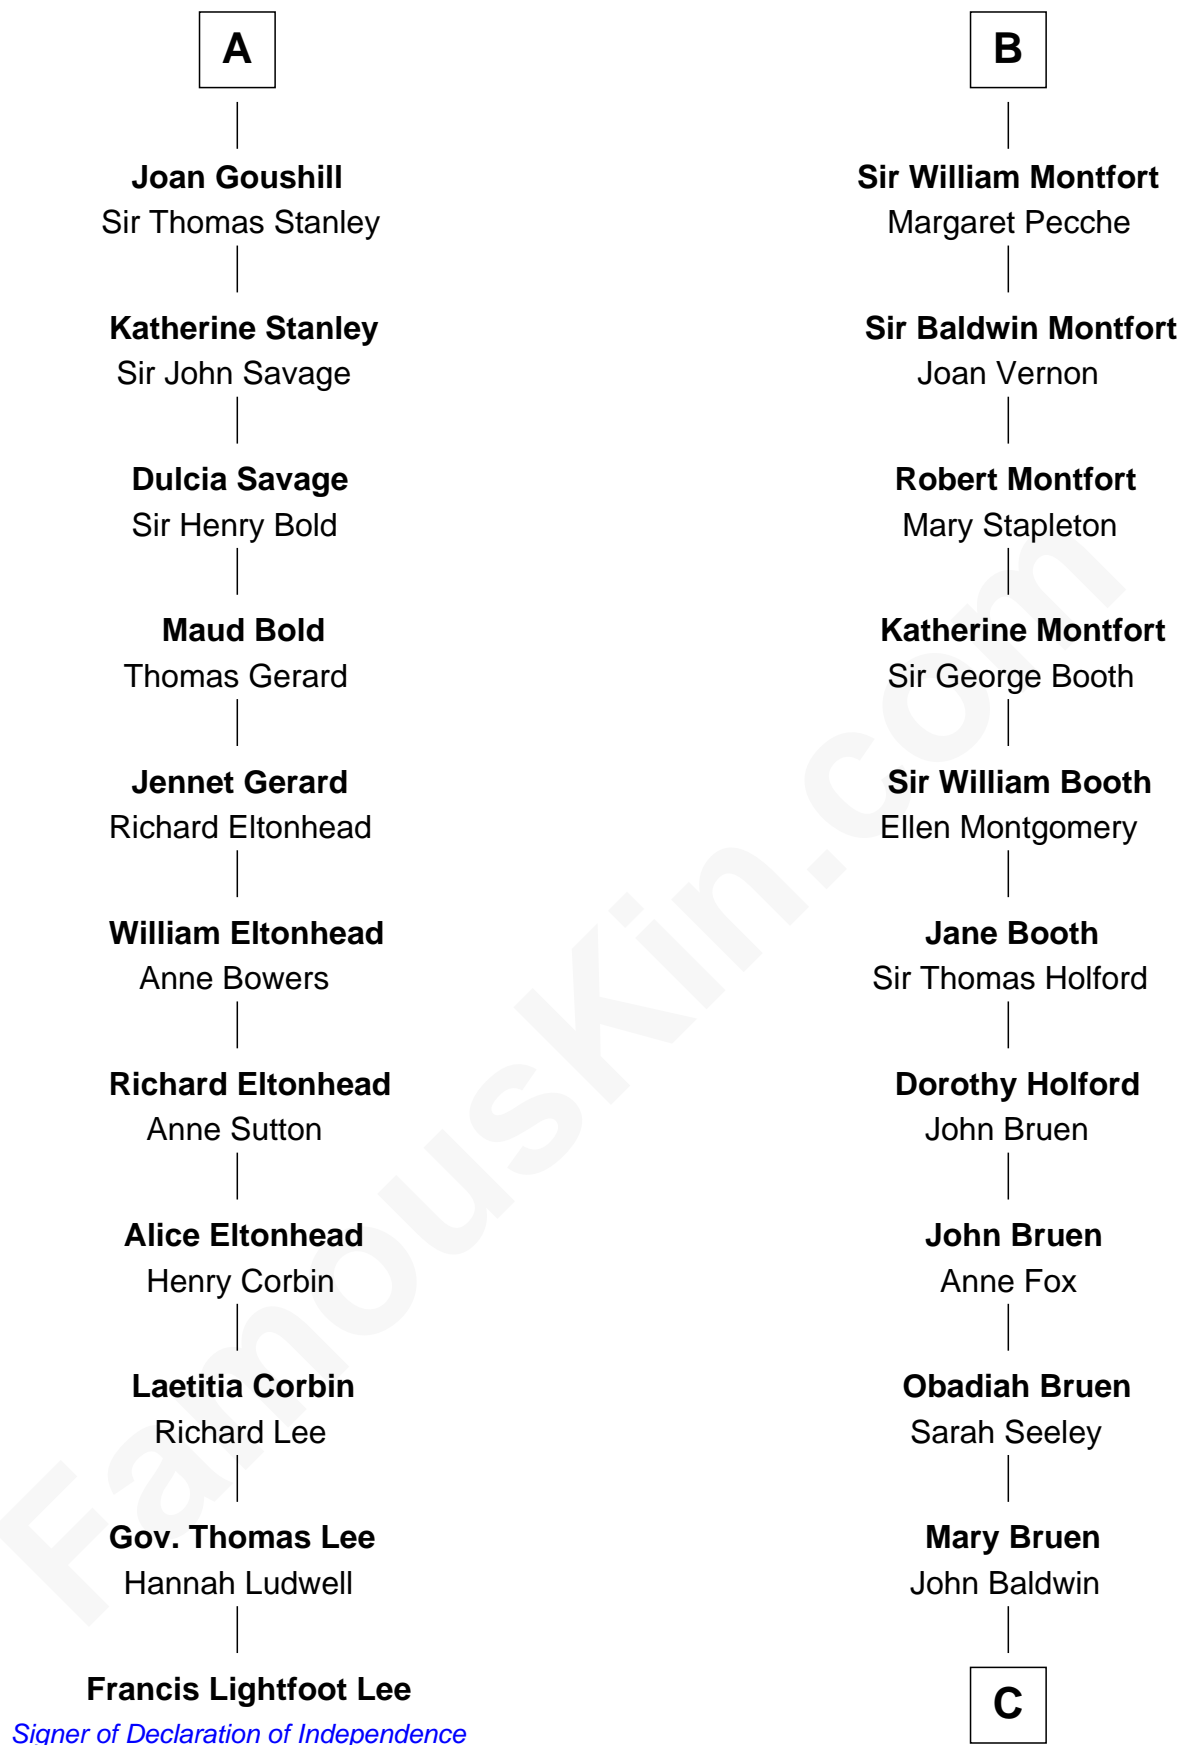

FamousKin.com

Relationship Chart of

Francis Lightfoot Lee

Signer of the Declaration of Independence

17th cousin 3 times removed of

Abraham Baldwin

Signer of the U.S. Constitution

C

Abigail Baldwin

Samuel Baldwin

Timothy Baldwin

Bathsheba Stone

Michael Baldwin

Lucy Dudley

Abraham Baldwin

Signer of the U.S. Constitution